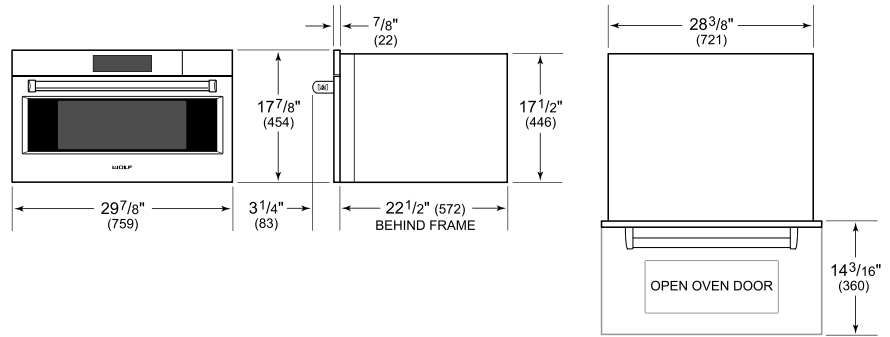

Broiler Rack

Descaling Solution

Enameled Broiler Pan

Perforated Pan - 12 3/4" x 1 1/2" x 7"

Perforated Pan - 24 3/4" x 1 3/8" x 14 1/2"

Solid Pan - 12 3/4" x 1 1/2" x 7"

Solid Pan - 24 3/4" x 1 3/8" x 14 1/2"

Standard Oven Rack

Temperature Probe

Accessories available through an authorized dealer.

For local dealer information, visit subzero-wolf.com/locator.

PRODUCT SPECIFICATIONS

Model	CSOP3050PE/S/P
Dimensions	29 7/8"W x 17 7/8"H x 22 1/2"D
Oven Interior Dimensions	25 1/4"W x 10 3/4"H x 15 1/8"D
Overall Capacity	2.4 cu. ft.
Usable Capacity	1.8 cu. ft.
Door Clearance	14 3/16"
Weight	91 lbs
Electrical Supply	240/208 VAC, 60 Hz
Electrical Service	20 amp dedicated circuit
drain-line	10' (3 m) corrugated drain tubing
Plumbing Supply	6.5' (2 m) braided tubing with 3/8" female compression fitting
Plumbing Pressure	15–145 psi
Conduit Length	4 Feet

DIMENSIONS

ELECTRICAL

PLUMBING

NOTE: Dimensions in parenthesis are in millimeters unless otherwise specified

STANDARD INSTALLATION

NOTE: Location of electrical supply within opening may require additional cabinet depth.