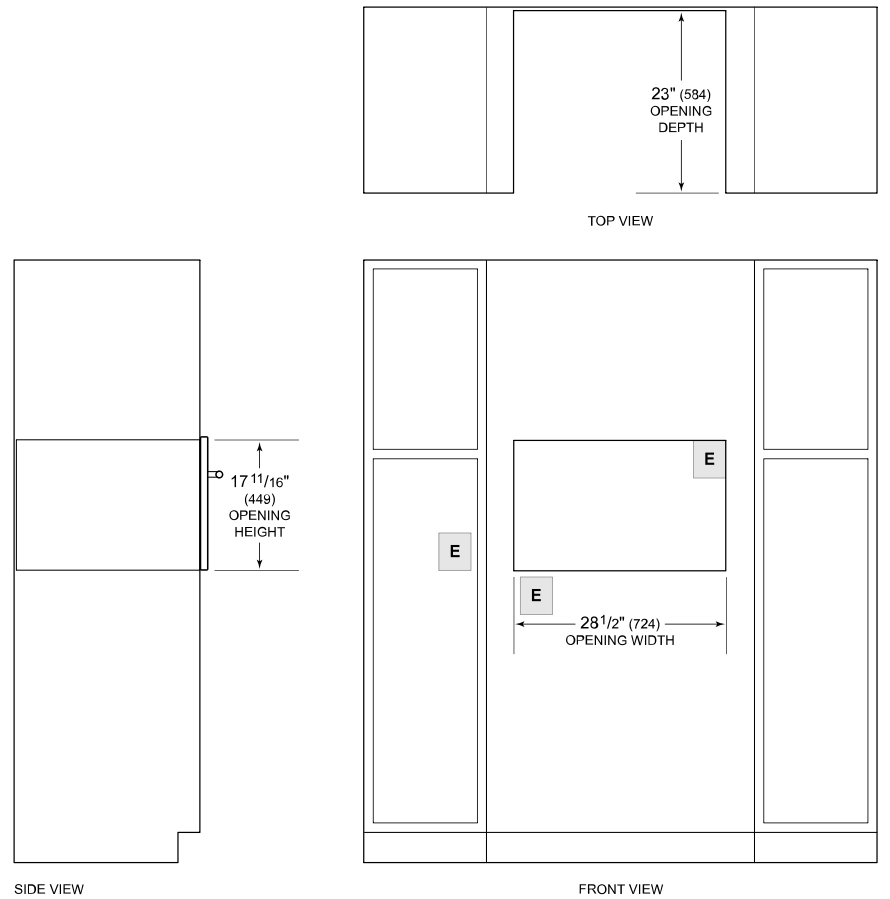

Oven features a 1750-watt recessed broil element with multiple settings

2.4 cubic-foot oven cavity allows multiple dishes to be placed side by side at once

1889-watt dual convection system ensures even, multi-rack baking and consistent results

Broiler Rack

Descaling Solution

Enameled Broiler Pan

Perforated Pan - 12 3/4" x 1 1/2" x 7"

Perforated Pan - 24 3/4" x 1 3/8" x 14 1/2"

Solid Pan - 12 3/4" x 1 1/2" x 7"

Solid Pan - 24 3/4" x 1 3/8" x 14 1/2"

Standard Oven Rack

Temperature Probe

Accessories available through an authorized dealer.

For local dealer information, visit subzero-wolf.com/locator.

PRODUCT SPECIFICATIONS

Model	CSOP3050PE/S/P
Dimensions	29 7/8"W x 17 7/8"H x 22 1/2"D
Oven Interior Dimensions	25 1/4"W x 10 3/4"H x 15 1/8"D
Overall Capacity	2.4 cu. ft.
Usable Capacity	1.8 cu. ft.
Door Clearance	14 3/16"
Weight	91 lbs
Electrical Supply	240/208 VAC, 60 Hz
Electrical Service	20 amp dedicated circuit
drain-line	10' (3 m) corrugated drain tubing
Plumbing Supply	6.5' (2 m) braided tubing with 3/8" female compression fitting
Plumbing Pressure	15–145 psi
Conduit Length	4 Feet

DIMENSIONS

ELECTRICAL

PLUMBING

NOTE: Dimensions in parenthesis are in millimeters unless otherwise specified

STANDARD INSTALLATION

NOTE: Location of electrical supply within opening may require additional cabinet depth.