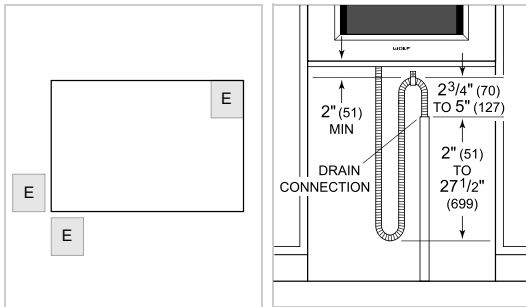

Broiler Rack

Descaling Solution

Enameled Broiler Pan

Perforated Pan - 12 3/4" x 1 1/2" x 7"

Perforated Pan - 24 3/4" x 1 3/8" x 14 1/2"

Solid Pan - 12 3/4" x 1 1/2" x 7"

Solid Pan - 24 3/4" x 1 3/8" x 14 1/2"

Standard Oven Rack

Temperature Probe

Accessories available through an authorized dealer.

For local dealer information, visit subzero-wolf.com/locator.

PRODUCT SPECIFICATIONS

Model	CSOP3050PE/S/P
Dimensions	29 7/8"W x 17 7/8"H x 22 1/2"D
Oven Interior Dimensions	25 1/4"W x 10 3/4"H x 15 1/8"D
Overall Capacity	2.4 cu. ft.
Usable Capacity	1.8 cu. ft.
Door Clearance	14 3/16"
Weight	91 lbs
Electrical Supply	240/208 VAC, 60 Hz
Electrical Service	20 amp dedicated circuit
drain-line	10' (3 m) corrugated drain tubing
Plumbing Supply	6.5' (2 m) braided tubing with 3/8" female compression fitting
Plumbing Pressure	15–145 psi
Conduit Length	4 Feet

DIMENSIONS

ELECTRICAL

PLUMBING

NOTE: Dimensions in parenthesis are in millimeters unless otherwise specified

STANDARD INSTALLATION

NOTE: Location of electrical supply within opening may require additional cabinet depth.