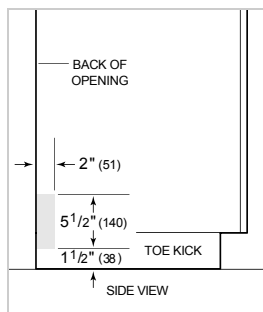

PRODUCT SPECIFICATIONS

Model	DW2450
Dimensions	23 5/8"W x 34 1/2"H x 23 1/4"D
Door Clearance	26 3/4"
Electrical Supply	115 VAC, 60 Hz
Electrical Service	15 amp dedicated circuit
Receptacle	3-prong grounding-type
cord-length	3'
Water Connection	5' braided tubing with 3/8" female compression fitting
Drain Connection	5' (1.5 m) corrugated tubing
Plumbing Pressure	30–140 psi

ELECTRICAL

PLUMBING