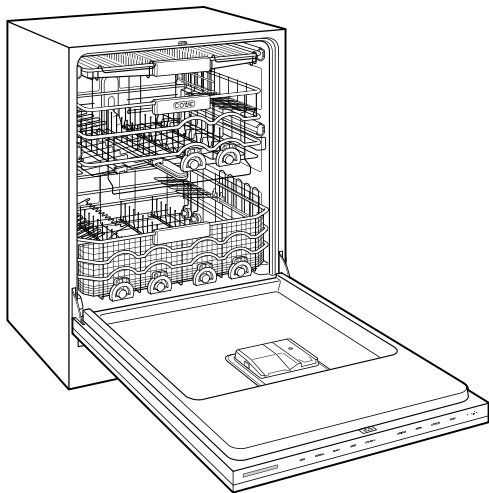

INTERIOR VIEW