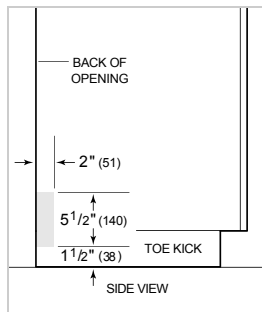

PRODUCT SPECIFICATIONS

Model	DW2450
Dimensions	23 5/8"W x 34 1/2"H x 23 1/4"D
Door Clearance	26 3/4"
Electrical Supply	115 VAC, 60 Hz
Electrical Service	15 amp dedicated circuit
Receptacle	3-prong grounding-type
Cord Length	3'
Water Connection	5' braided tubing with 3/8" female compression fitting
Drain Connection	5' (1.5 m) corrugated tubing
Plumbing Pressure	30–140 psi

ELECTRICAL

PLUMBING