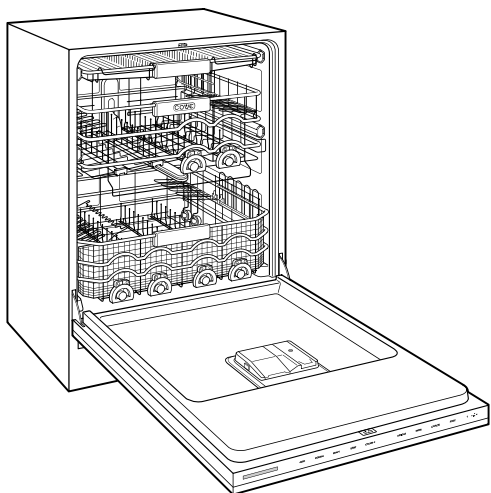

INTERIOR VIEW