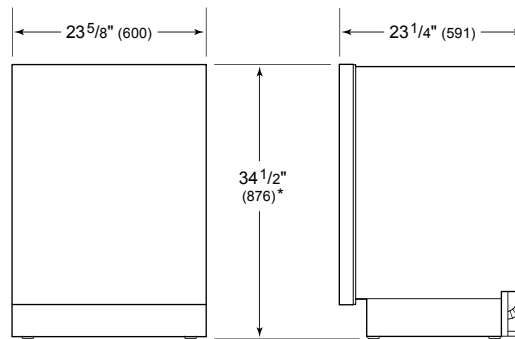

DIMENSIONS