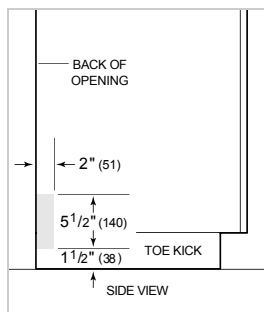

PRODUCT SPECIFICATIONS

Model	DW2450
Dimensions	23 5/8"W x 34 1/2"H x 23 1/4"D
Door Clearance	26 3/4"
Electrical Supply	115 VAC, 60 Hz
Electrical Service	15 amp dedicated circuit
Receptacle	3-prong grounding-type
cord-length	3'
Water Connection	5' braided tubing with 3/8" female compression fitting
Drain Connection	5' (1.5 m) corrugated tubing
Plumbing Pressure	30–140 psi

ELECTRICAL

PLUMBING