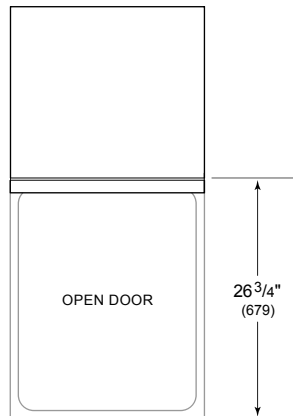

*34" (864) MIN TO 34 5/8" (880) MAX