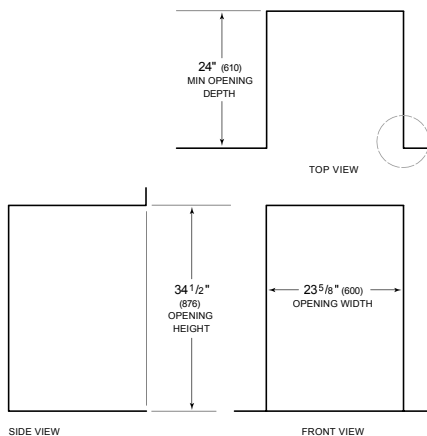

STANDARD INSTALLATION