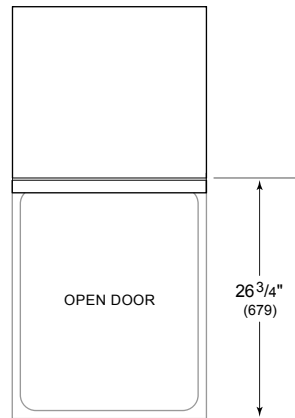

*34" (864) MIN TO 34 5/8" (880) MAX