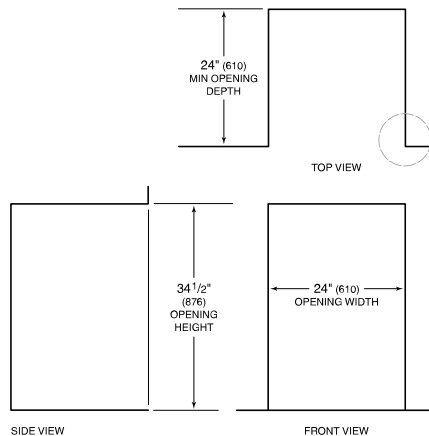

STANDARD INSTALLATION 24" INSTALLATION