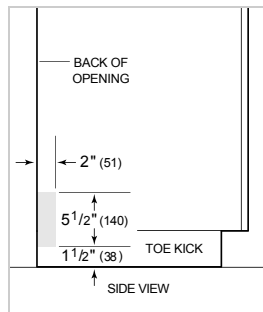

PRODUCT SPECIFICATIONS

Model	DW2450
Dimensions	23 5/8"W x 34 1/2"H x 23 1/4"D
Door Clearance	26 3/4"
Electrical Supply	115 VAC, 60 Hz
Electrical Service	15 amp dedicated circuit
Receptacle	3-prong grounding-type
Cord Length	3'
Water Connection	5' braided tubing with 3/8" female compression fitting
Drain Connection	5' (1.5 m) corrugated tubing
Plumbing Pressure	30–140 psi

ELECTRICAL

PLUMBING