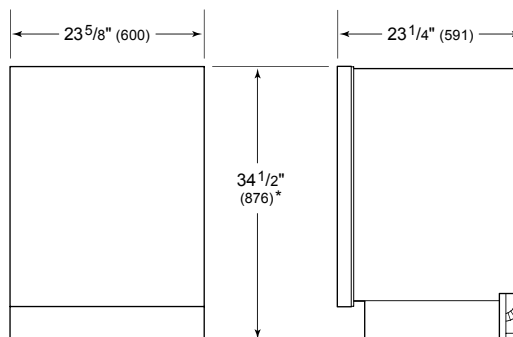

DIMENSIONS