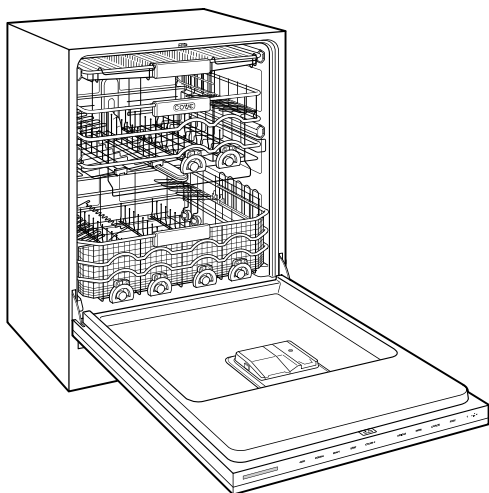

INTERIOR VIEW