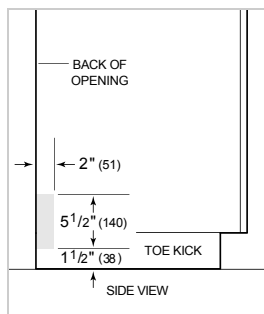

PRODUCT SPECIFICATIONS

Model	DW2450
Dimensions	23 5/8"W x 34 1/2"H x 23 1/4"D
Door Clearance	26 3/4"
Electrical Supply	115 VAC, 60 Hz
Electrical Service	15 amp dedicated circuit
Receptacle	3-prong grounding-type
Cord Length	3'
Water Connection	5' braided tubing with 3/8" female compression fitting
Drain Connection	5' (1.5 m) corrugated tubing
Plumbing Pressure	30–140 psi

ELECTRICAL

PLUMBING