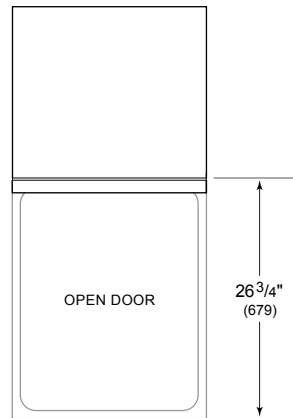

*34" (864) MIN TO 34 5/8" (880) MAX