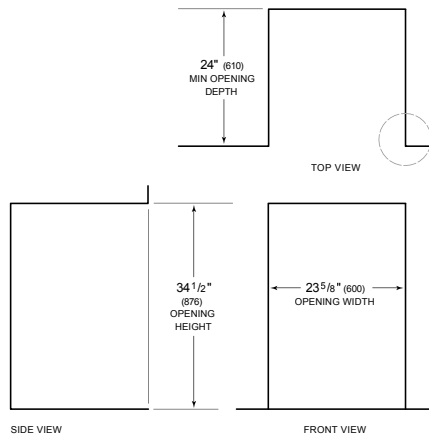

STANDARD INSTALLATION 60 CM INSTALLATION