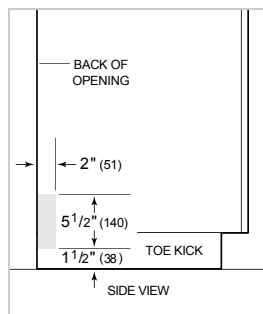

PRODUCT SPECIFICATIONS

Model	DW2450
Dimensions	23 5/8"W x 34 1/2"H x 23 1/4"D
Door Clearance	26 3/4"
Electrical Supply	115 VAC, 60 Hz
Electrical Service	15 amp dedicated circuit
Receptacle	3-prong grounding-type
Cord Length	3'
Water Connection	5' braided tubing with 3/8" female compression fitting
Drain Connection	5' (1.5 m) corrugated tubing
Plumbing Pressure	30–140 psi

ELECTRICAL

PLUMBING