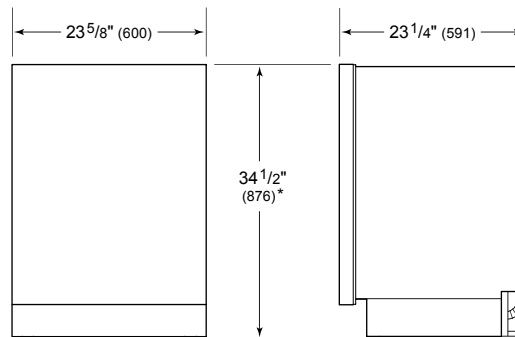

DIMENSIONS