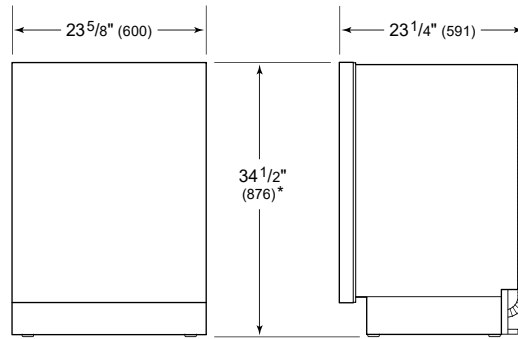

DIMENSIONS