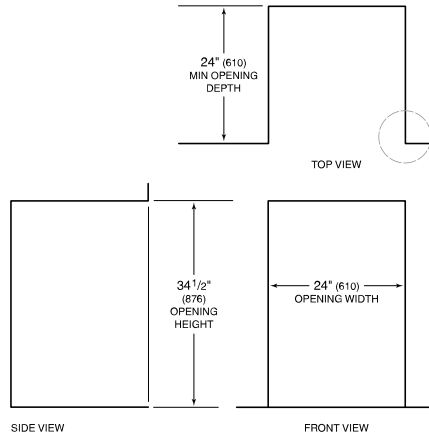

24" INSTALLATION