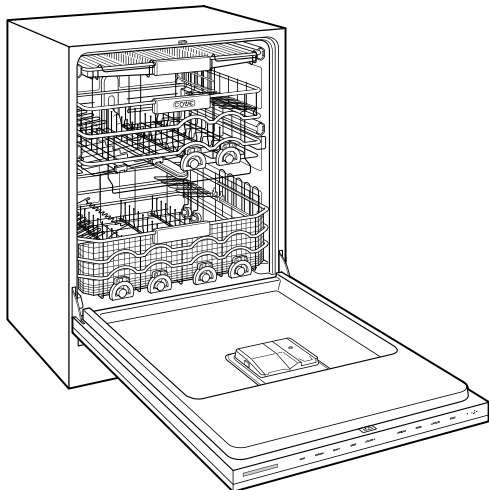

INTERIOR VIEW