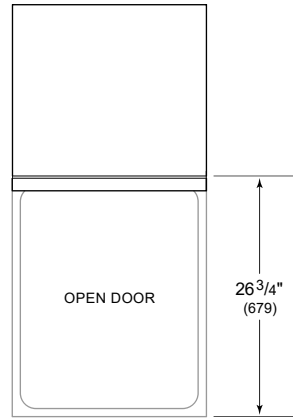

*34" (864) MIN TO 34 5/8" (880) MAX