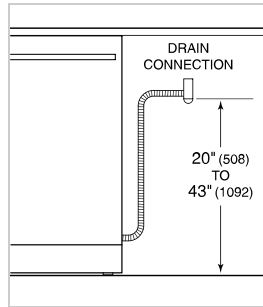

PRODUCT SPECIFICATIONS

Model	DW2450WS
Dimensions	23 5/8"W x 34 1/2"H x 23 1/4"D
Door Clearance	26 3/4"
Sound Level	41 dBA (Model and cycle/option dependent)
Electrical Supply	115 VAC, 60 Hz
Electrical Service	15 amp dedicated circuit
Receptacle	3-prong grounding-type
Cord Length	6'
Water Connection	5' braided tubing with 3/8" female compression fitting
Drain Connection	5' (1.5 m) corrugated tubing
Plumbing Pressure	30–140 psi

ELECTRICAL

PLUMBING

COVE OPENING WIDTH Cove dishwashers accommodate varying opening widths. A 23 5/8" (60 cm) width provides minimum reveals and is ideal for new construction. A 24" width is also common; however, reveals for a 24" opening will be larger than the reveals for a 23 5/8" opening unless the panel width is adjusted accordingly. 24" and 60 cm stainless steel panels are available and must be specified accordingly.

PANEL SPECIFICATIONS For complete panels specifications including width/height, weight requirements and thickness requirements visit subzero-wolf.com/reveal.

INTERIOR VIEW

This illustration is intended for interior reference only and may not represent the exterior of the model being specified.

DIMENSIONS

*34" (864) MIN TO 34 5/8" (880) MAX

24" INSTALLATION