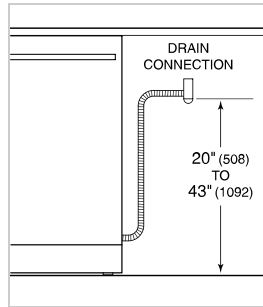

PRODUCT SPECIFICATIONS

Model	DW2451/ADA
Dimensions	23 5/8"W x 32 1/2"H x 23 1/4"D
Door Clearance	25"
Sound Level	41 dBA (Model and cycle/option dependent)
Electrical Supply	115 VAC, 60 Hz
Electrical Service	15 amp dedicated circuit
Receptacle	3-prong grounding-type
Cord Length	6'
Water Connection	5' braided tubing with 3/8" female compression fitting
Drain Connection	5' (1.5 m) corrugated tubing
Plumbing Pressure	30–140 psi

ELECTRICAL

PLUMBING

COVE OPENING WIDTH Cove dishwashers accommodate varying opening widths. A 23 5/8" (60 cm) width provides minimum reveals and is ideal for new construction. A 24" width is also common; however, reveals for a 24" opening will be larger than the reveals for a 23 5/8" opening unless the panel width is adjusted accordingly. 24" and 60 cm stainless steel panels are available and must be specified accordingly.

PANEL SPECIFICATIONS For complete panels specifications including width/height, weight requirements and thickness requirements visit subzero-wolf.com/reveal.

INTERIOR VIEW

This illustration is intended for interior reference only and may not represent the exterior of the model being specified.

DIMENSIONS

*31 7/8" (810) MIN TO 32 7/8" (835) MAX

24" INSTALLATION