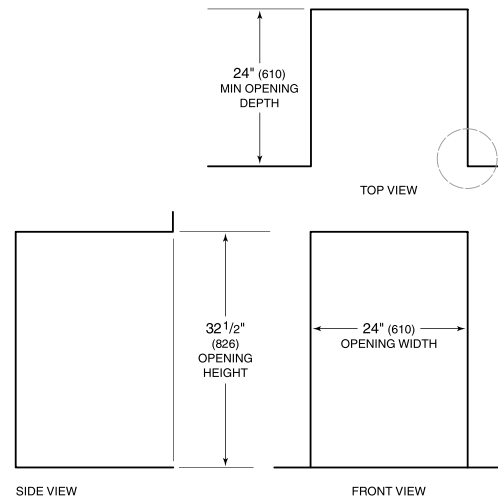

24" INSTALLATION