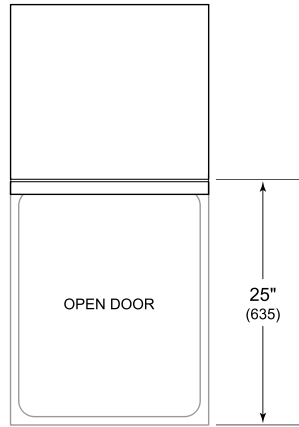

*31 7/8" (810) MIN TO 32 7/8" (835) MAX