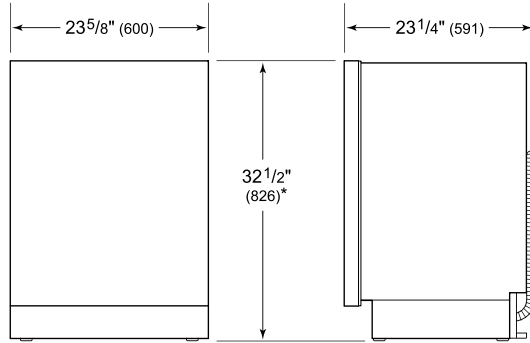

DIMENSIONS