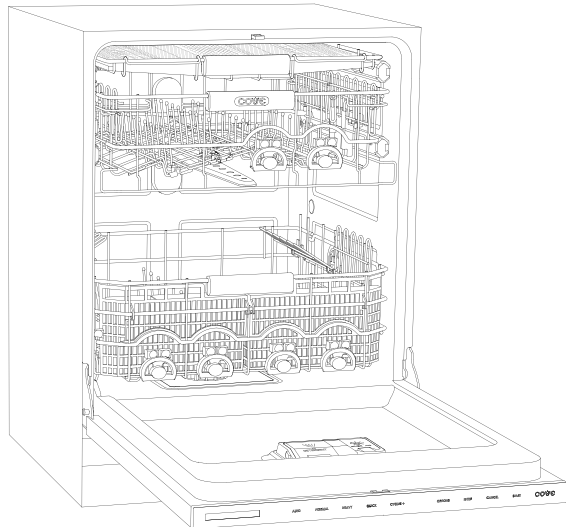

INTERIOR VIEW