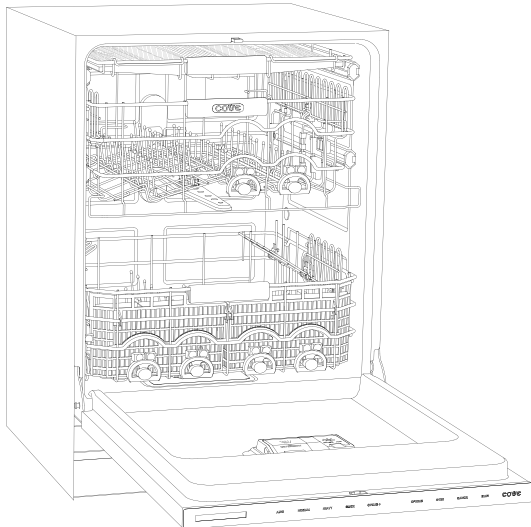

INTERIOR VIEW