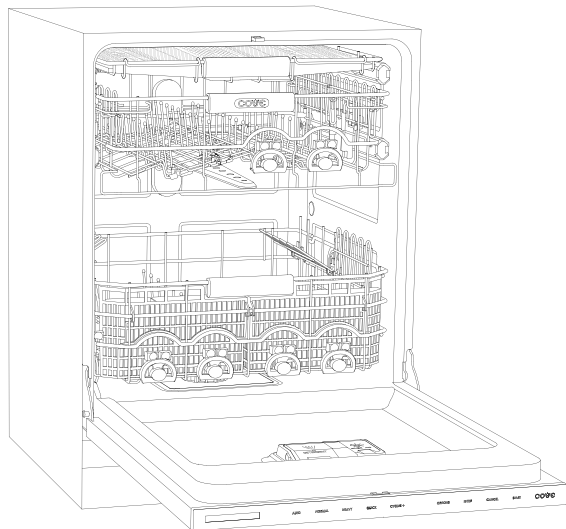

INTERIOR VIEW