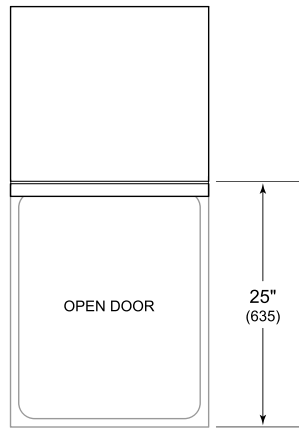

*31 7/8" (810) MIN TO 32 7/8" (835) MAX