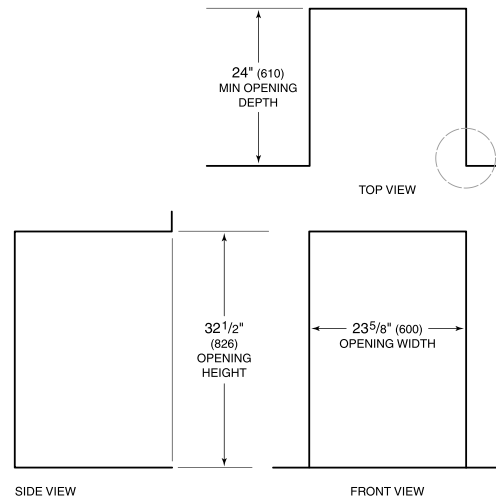

60 CM INSTALLATION