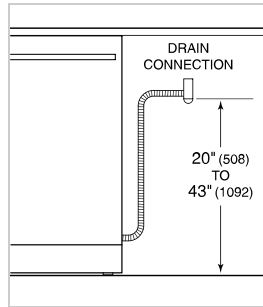

PRODUCT SPECIFICATIONS

Model	DW2451/ADA
Dimensions	23 5/8"W x 32 1/2"H x 23 1/4"D
Door Clearance	25"
Sound Level	41 dBA (Model and cycle/option dependent)
Electrical Supply	115 VAC, 60 Hz
Electrical Service	15 amp dedicated circuit
Receptacle	3-prong grounding-type
Cord Length	6'
Water Connection	5' braided tubing with 3/8" female compression fitting
Drain Connection	5' (1.5 m) corrugated tubing
Plumbing Pressure	30–140 psi

ELECTRICAL

PLUMBING

COVE OPENING WIDTH Cove dishwashers accommodate varying opening widths. A 23 5/8" (60 cm) width provides minimum reveals and is ideal for new construction. A 24" width is also common; however, reveals for a 24" opening will be larger than the reveals for a 23 5/8" opening unless the panel width is adjusted accordingly. 24" and 60 cm stainless steel panels are available and must be specified accordingly.

PANEL SPECIFICATIONS For complete panels specifications including width/height, weight requirements and thickness requirements visit subzero-wolf.com/reveal.

INTERIOR VIEW

This illustration is intended for interior reference only and may not represent the exterior of the model being specified.

DIMENSIONS

*31 7/8" (810) MIN TO 32 7/8" (835) MAX

60 CM INSTALLATION