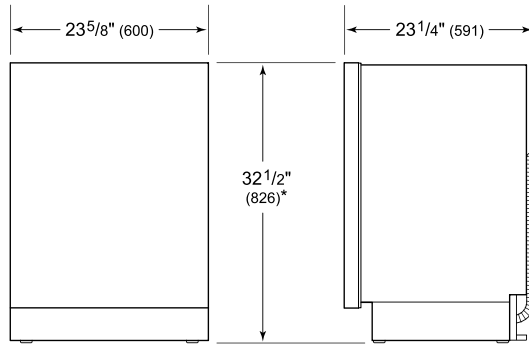

DIMENSIONS