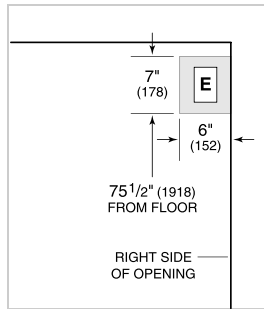

PRODUCT SPECIFICATIONS

Model	BI-30UG/O
Dimensions	30"W x 84"H x 24"D
Door Clearance	31 1/4"
Drawer Clearance	23 5/8"
Weight	476 lbs
Refrigerator Capacity	13.1 cu. ft.
Freezer Capacity	4.2 cu. ft.
Electrical Supply	115 VAC, 60 Hz
Electrical Service	15 amp dedicated circuit
Receptacle	3-prong grounding-type

ELECTRICAL