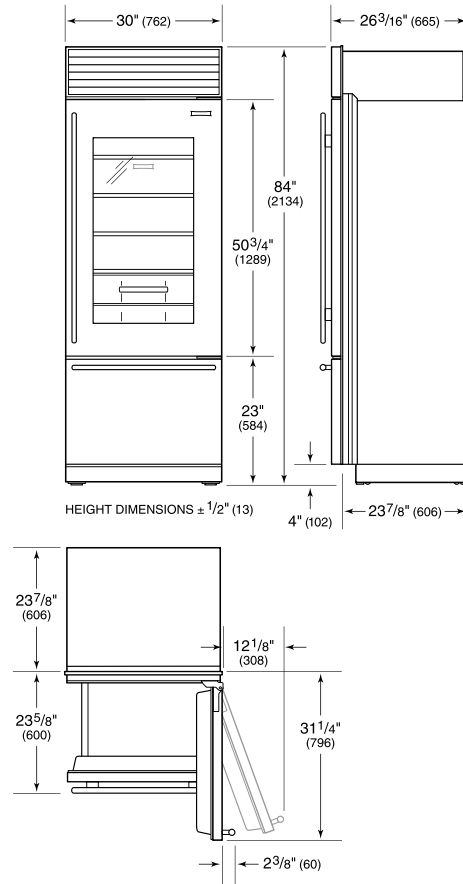

DIMENSIONS