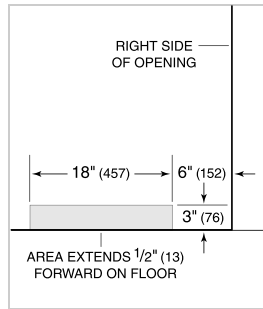

PRODUCT SPECIFICATIONS

Model	BI-30UG/O
Dimensions	30"W x 84"H x 24"D
Door Clearance	31 1/4"
Drawer Clearance	23 5/8"
Weight	476 lbs
Refrigerator Capacity	13.1 cu. ft.
Freezer Capacity	4.2 cu. ft.
Electrical Supply	115 VAC, 60 Hz
Electrical Service	15 amp dedicated circuit
Receptacle	3-prong grounding-type

ELECTRICAL

PLUMBING

PANEL SPECIFICATIONS For complete panels specifications including width/height, weight requirements, thickness requirements and offset details visit subzero-wolf.com/builtinconfigurator.

NOTE: Dimensions in parenthesis are in millimeters unless otherwise specified

INTERIOR VIEW

This illustration is intended for interior reference only and may not represent the exterior of the model being specified.

DIMENSIONS

FLUSH INSET INSTALLATION