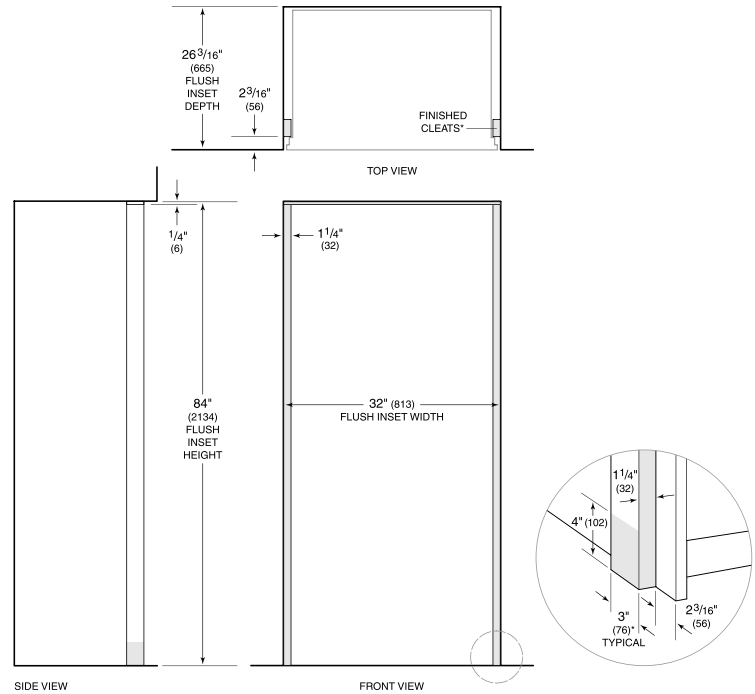

FLUSH INSET INSTALLATION