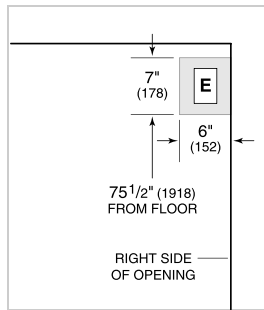

PRODUCT SPECIFICATIONS

Model	BI-36F/O
Dimensions	36"W x 84"H x 24"D
Door Clearance	37 1/4"
Weight	406 lbs
Freezer Capacity	22.6 cu. ft.
Electrical Supply	115 VAC, 60 Hz
Electrical Service	15 amp dedicated circuit
Receptacle	3-prong grounding-type

ELECTRICAL