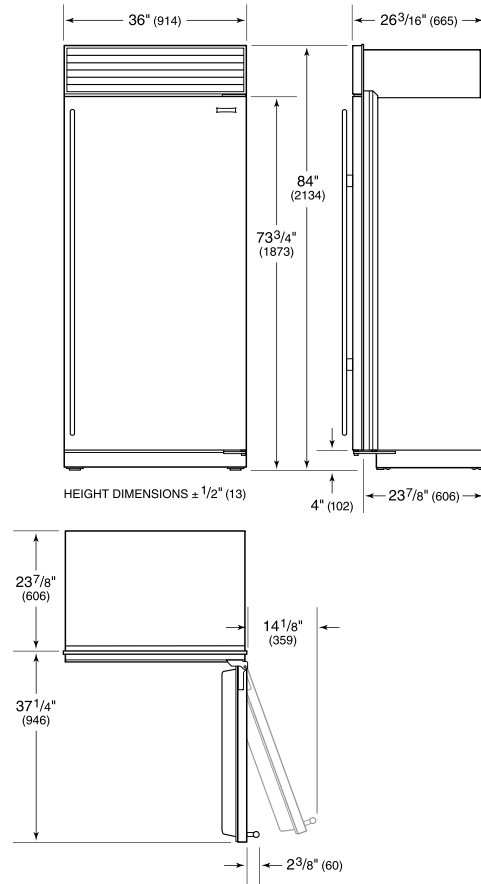

Model	BI-36F/O
Dimensions	36"W x 84"H x 24"D
Door Clearance	37 1/4"
Weight	406 lbs
Freezer Capacity	22.6 cu. ft.
Electrical Supply	115 VAC, 60 Hz
Electrical Service	15 amp dedicated circuit
Receptacle	3-prong grounding-type

**ELECTRICAL**

**PLUMBING**

**PANEL SPECIFICATIONS** For complete panels specifications including width/height, weight requirements, thickness requirements and offset details visit [subzero-wolf.com/builtinconfigurator](http://subzero-wolf.com/builtinconfigurator).

**NOTE:** Dimensions in parenthesis are in millimeters unless otherwise specified

**INTERIOR VIEW**

This illustration is intended for interior reference only and may not represent the exterior of the model being specified.

**DIMENSIONS**

**STANDARD INSTALLATION**

**NOTE:** 3 1/2" (89) finished returns will be visible and should be finished to match cabinetry. Shaded line represents profile of unit.