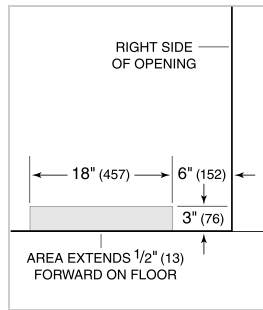

PLUMBING

PANEL SPECIFICATIONS For complete panels specifications including width/height, weight requirements, thickness requirements and offset details visit subzero-wolf.com/builtinconfigurator.

NOTE: Dimensions in parenthesis are in millimeters unless otherwise specified