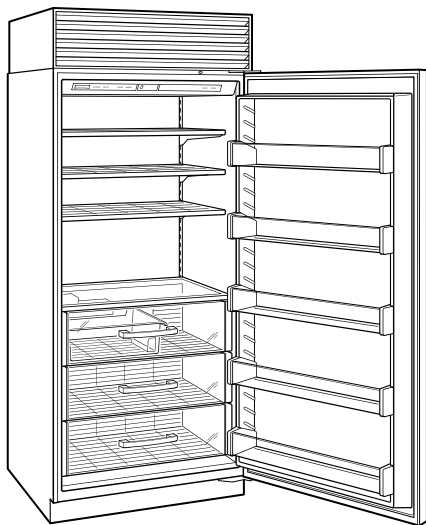

### FREEZER

- 3 Adjustable wire shelves
- 1 Stationary glass shelf
- 3 Storage drawers with dividers
- 5 Adjustable door shelves

Stainless Steel Kickplate - Right Hinge

---

Stainless Steel Side Panel

---

Water Filter 4204490

Model	BI-36F/O
Dimensions	36"W x 84"H x 24"D
Door Clearance	37 1/4"
Weight	406 lbs
Freezer Capacity	22.6 cu. ft.
Electrical Supply	115 VAC, 60 Hz
Electrical Service	15 amp dedicated circuit
Receptacle	3-prong grounding-type

**ELECTRICAL**

**PLUMBING**

**PANEL SPECIFICATIONS** For complete panels specifications including width/height, weight requirements, thickness requirements and offset details visit [subzero-wolf.com/builtinconfigurator](http://subzero-wolf.com/builtinconfigurator).

**NOTE:** Dimensions in parenthesis are in millimeters unless otherwise specified

**INTERIOR VIEW**

This illustration is intended for interior reference only and may not represent the exterior of the model being specified.