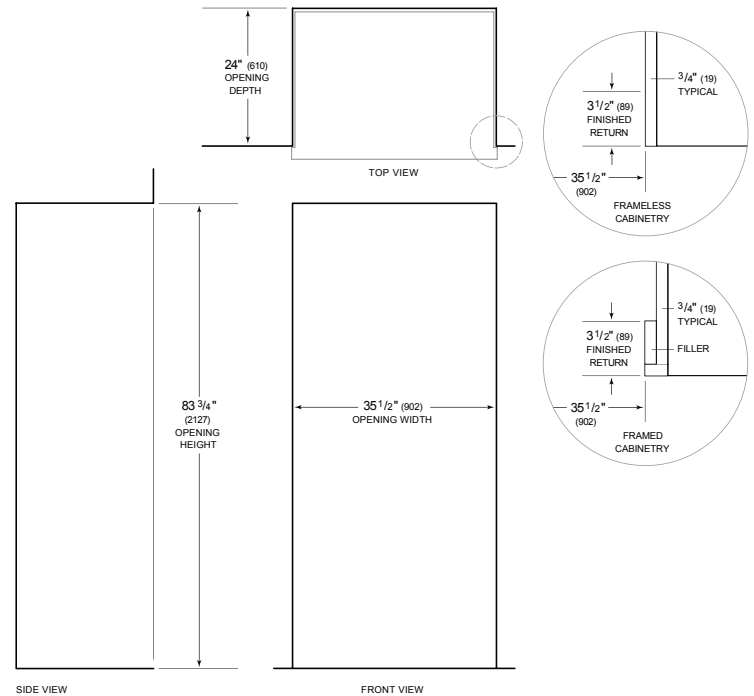

Model	BI-36F/O
Dimensions	36"W x 84"H x 24"D
Door Clearance	37 1/4"
Weight	406 lbs
Freezer Capacity	22.6 cu. ft.
Electrical Supply	115 VAC, 60 Hz
Electrical Service	15 amp dedicated circuit
Receptacle	3-prong grounding-type

**ELECTRICAL**

**PLUMBING**

**PANEL SPECIFICATIONS** For complete panels specifications including width/height, weight requirements, thickness requirements and offset details visit [subzero-wolf.com/builtinconfigurator](http://subzero-wolf.com/builtinconfigurator).

**NOTE:** Dimensions in parenthesis are in millimeters unless otherwise specified

**INTERIOR VIEW**

This illustration is intended for interior reference only and may not represent the exterior of the model being specified.

**DIMENSIONS**

**STANDARD INSTALLATION**

**NOTE:** 3 1/2" (89) finished returns will be visible and should be finished to match cabinetry. Shaded line represents profile of unit.