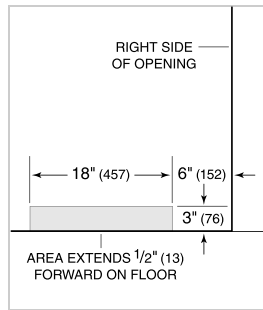

Stainless Steel Side Panel

Water Filter 4204490

White Side Panel

Grilles for 83" or 88" finished height (84" is standard)

Dual Installation Kit with Dual Wide Grille

Built-In Stainless Steel Pro Louvered Grilles

PRODUCT SPECIFICATIONS

Model	BI-36F/S
Dimensions	36"W x 84"H x 24"D
Door Clearance	37 1/4"
Weight	406 lbs
Freezer Capacity	22.6 cu. ft.
Electrical Supply	115 VAC, 60 Hz
Electrical Service	15 amp dedicated circuit
Receptacle	3-prong grounding-type

ELECTRICAL

PLUMBING

NOTE: Dimensions in parenthesis are in millimeters unless otherwise specified

INTERIOR VIEW

This illustration is intended for interior reference only and may not represent the exterior of the model being specified.

DIMENSIONS

STANDARD INSTALLATION

NOTE: 3 1/2" (89) finished returns will be visible and should be finished to match cabinetry. Shaded line represents profile of unit.