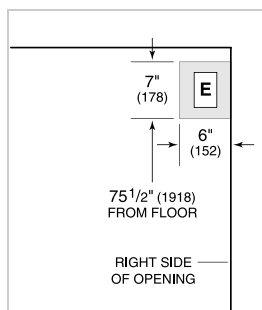

---

- White Side Panel

---

- Grilles for 83" or 88" finished height (84" is standard)

---

- Dual Installation Kit with Dual Wide Grille

---

- Built-In Stainless Steel Pro Louvered Grilles

### FREEZER

- 3 Adjustable wire shelves
- 1 Stationary glass shelf
- 3 Storage drawers with dividers
- 5 Adjustable door shelves

**PRODUCT SPECIFICATIONS**

Model	BI-36F/S
Dimensions	36"W x 84"H x 24"D
Door Clearance	37 1/4"
Weight	406 lbs
Freezer Capacity	22.6 cu. ft.
Electrical Supply	115 VAC, 60 Hz
Electrical Service	15 amp dedicated circuit
Receptacle	3-prong grounding-type

**ELECTRICAL**

**PLUMBING**

NOTE: Dimensions in parenthesis are in millimeters unless otherwise specified

**INTERIOR VIEW**

This illustration is intended for interior reference only and may not represent the exterior of the model being specified.

**DIMENSIONS**

**STANDARD INSTALLATION**

NOTE: 3 1/2" (89) finished returns will be visible and should be finished to match cabinetry. Shaded line represents profile of unit.