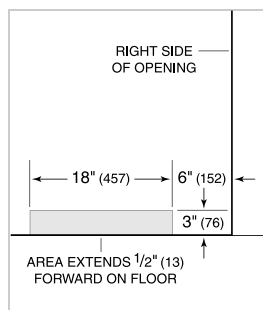

---

- White Side Panel

---

- Grilles for 83" or 88" finished height (84" is standard)

---

- Dual Installation Kit with Dual Wide Grille

---

- Built-In Stainless Steel Pro Louvered Grilles

### FREEZER

- 3 Adjustable wire shelves
- 1 Stationary glass shelf
- 3 Storage drawers with dividers
- 5 Adjustable door shelves

**PRODUCT SPECIFICATIONS**

Model	BI-36F/S
Dimensions	36"W x 84"H x 24"D
Door Clearance	37 1/4"
Weight	406 lbs
Freezer Capacity	22.6 cu. ft.
Electrical Supply	115 VAC, 60 Hz
Electrical Service	15 amp dedicated circuit
Receptacle	3-prong grounding-type

**ELECTRICAL**

**PLUMBING**

NOTE: Dimensions in parenthesis are in millimeters unless otherwise specified

**INTERIOR VIEW**

This illustration is intended for interior reference only and may not represent the exterior of the model being specified.

**DIMENSIONS**

**STANDARD INSTALLATION**

NOTE: 3 1/2" (89) finished returns will be visible and should be finished to match cabinetry. Shaded line represents profile of unit.