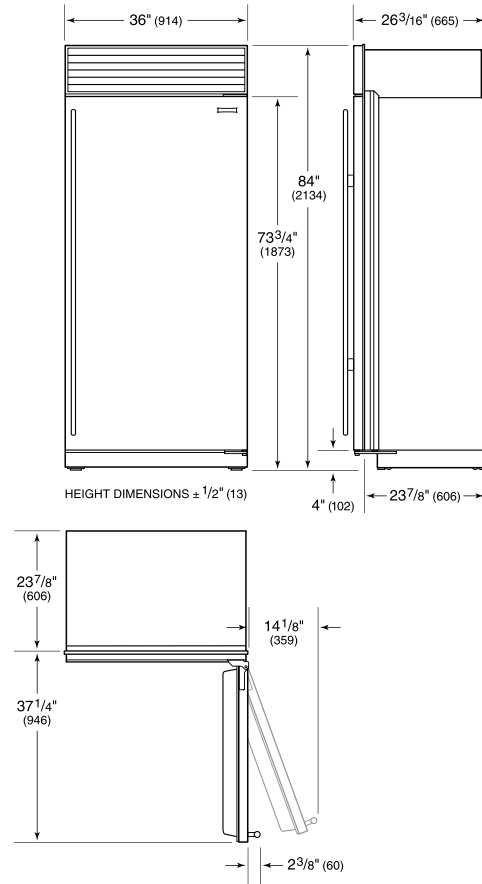

Stainless Steel Side Panel

Water Filter 4204490

White Side Panel

Grilles for 83" or 88" finished height (84" is standard)

Dual Installation Kit with Dual Wide Grille

Built-In Stainless Steel Pro Louvered Grilles

PRODUCT SPECIFICATIONS

Model	BI-36F/S
Dimensions	36"W x 84"H x 24"D
Door Clearance	37 1/4"
Weight	406 lbs
Freezer Capacity	22.6 cu. ft.
Electrical Supply	115 VAC, 60 Hz
Electrical Service	15 amp dedicated circuit
Receptacle	3-prong grounding-type

ELECTRICAL

PLUMBING

NOTE: Dimensions in parenthesis are in millimeters unless otherwise specified

INTERIOR VIEW

This illustration is intended for interior reference only and may not represent the exterior of the model being specified.

DIMENSIONS

STANDARD INSTALLATION

NOTE: 3 1/2" (89) finished returns will be visible and should be finished to match cabinetry. Shaded line represents profile of unit.