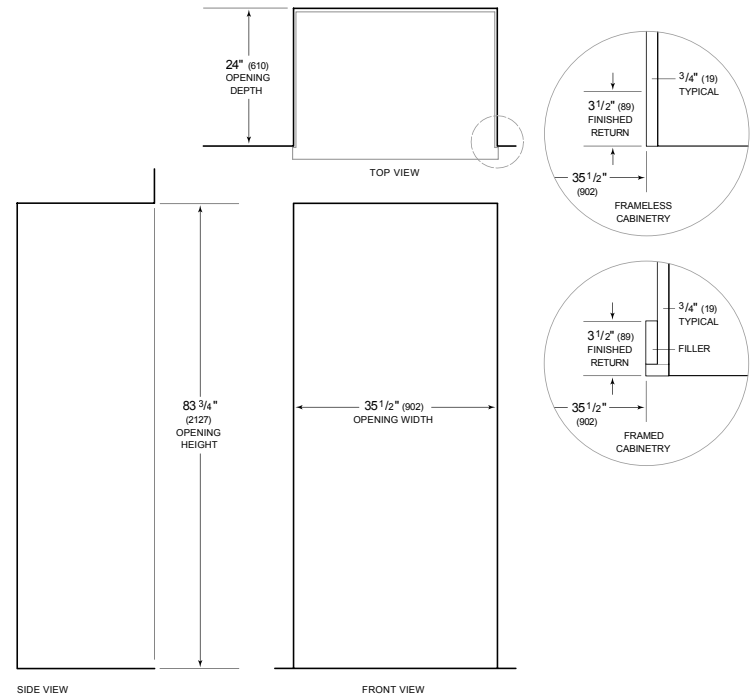

Stainless Steel Side Panel

Water Filter 4204490

White Side Panel

Grilles for 83" or 88" finished height (84" is standard)

Dual Installation Kit with Dual Wide Grille

Built-In Stainless Steel Pro Louvered Grilles

PRODUCT SPECIFICATIONS

Model	BI-36F/S
Dimensions	36"W x 84"H x 24"D
Door Clearance	37 1/4"
Weight	406 lbs
Freezer Capacity	22.6 cu. ft.
Electrical Supply	115 VAC, 60 Hz
Electrical Service	15 amp dedicated circuit
Receptacle	3-prong grounding-type

ELECTRICAL

PLUMBING

NOTE: Dimensions in parenthesis are in millimeters unless otherwise specified

INTERIOR VIEW

This illustration is intended for interior reference only and may not represent the exterior of the model being specified.

DIMENSIONS

STANDARD INSTALLATION

NOTE: 3 1/2" (89) finished returns will be visible and should be finished to match cabinetry. Shaded line represents profile of unit.