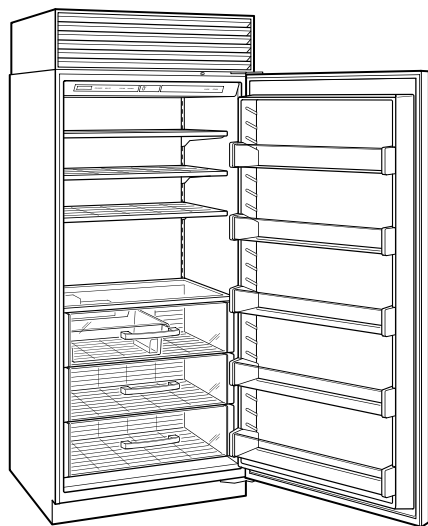

### FREEZER

- 3 Adjustable wire shelves
- 1 Stationary glass shelf
- 3 Storage drawers with dividers
- 5 Adjustable door shelves

**PRODUCT SPECIFICATIONS**

Model	BI-36F/S
Dimensions	36"W x 84"H x 24"D
Door Clearance	37 1/4"
Weight	406 lbs
Freezer Capacity	22.6 cu. ft.
Electrical Supply	115 VAC, 60 Hz
Electrical Service	15 amp dedicated circuit
Receptacle	3-prong grounding-type

**ELECTRICAL**

**PLUMBING**

NOTE: Dimensions in parenthesis are in millimeters unless otherwise specified

**INTERIOR VIEW**

This illustration is intended for interior reference only and may not represent the exterior of the model being specified.

**DIMENSIONS**

**STANDARD INSTALLATION**

NOTE: 3 1/2" (89) finished returns will be visible and should be finished to match cabinetry. Shaded line represents profile of unit.