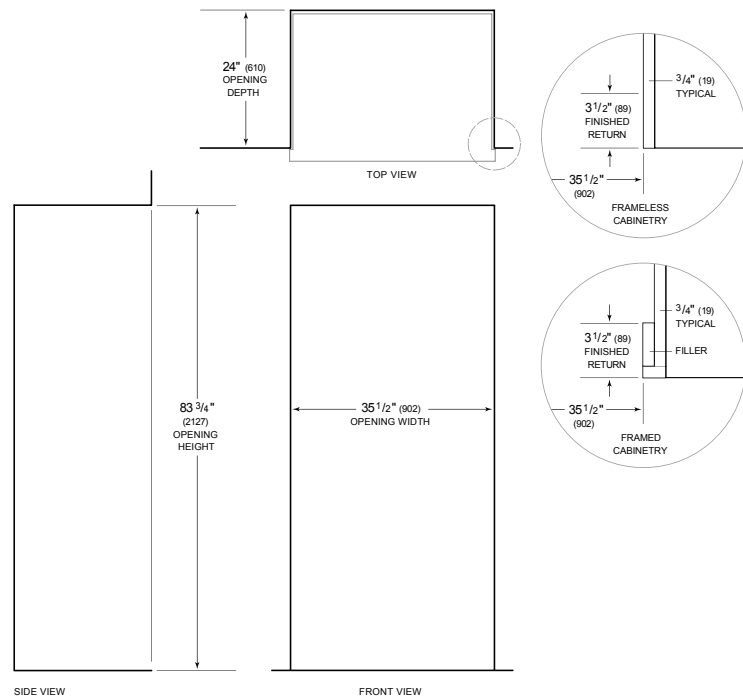

---

- White Side Panel

---

- Grilles for 83" or 88" finished height (84" is standard)

---

- Dual Installation Kit with Dual Wide Grille

---

- Built-In Stainless Steel Pro Louvered Grilles

### FREEZER

- 3 Adjustable wire shelves
- 1 Stationary glass shelf
- 3 Storage drawers with dividers
- 5 Adjustable door shelves

**PRODUCT SPECIFICATIONS**

Model	BI-36F/S
Dimensions	36"W x 84"H x 24"D
Door Clearance	37 1/4"
Weight	406 lbs
Freezer Capacity	22.6 cu. ft.
Electrical Supply	115 VAC, 60 Hz
Electrical Service	15 amp dedicated circuit
Receptacle	3-prong grounding-type

**ELECTRICAL**

**PLUMBING**

NOTE: Dimensions in parenthesis are in millimeters unless otherwise specified

**INTERIOR VIEW**

This illustration is intended for interior reference only and may not represent the exterior of the model being specified.

**DIMENSIONS**

**STANDARD INSTALLATION**

NOTE: 3 1/2" (89) finished returns will be visible and should be finished to match cabinetry. Shaded line represents profile of unit.