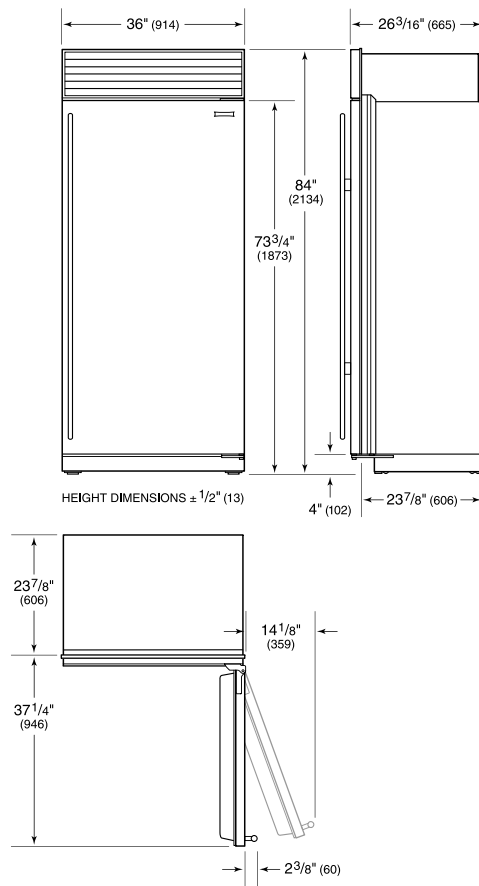

---

- White Side Panel

---

- Grilles for 83" or 88" finished height (84" is standard)

---

- Dual Installation Kit with Dual Wide Grille

---

- Built-In Stainless Steel Pro Louvered Grilles

### FREEZER

- 3 Adjustable wire shelves
- 1 Stationary glass shelf
- 3 Storage drawers with dividers
- 5 Adjustable door shelves

**PRODUCT SPECIFICATIONS**

Model	BI-36F/S
Dimensions	36"W x 84"H x 24"D
Door Clearance	37 1/4"
Weight	406 lbs
Freezer Capacity	22.6 cu. ft.
Electrical Supply	115 VAC, 60 Hz
Electrical Service	15 amp dedicated circuit
Receptacle	3-prong grounding-type

**ELECTRICAL**

**PLUMBING**

NOTE: Dimensions in parenthesis are in millimeters unless otherwise specified

**INTERIOR VIEW**

This illustration is intended for interior reference only and may not represent the exterior of the model being specified.

**DIMENSIONS**

**STANDARD INSTALLATION**

NOTE: 3 1/2" (89) finished returns will be visible and should be finished to match cabinetry. Shaded line represents profile of unit.