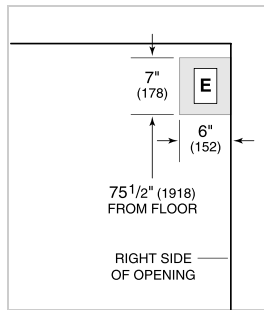

Stainless Steel Side Panel

Water Filter 4204490

White Side Panel

Grilles for 83" or 88" finished height (84" is standard)

Dual Installation Kit with Dual Wide Grille

Built-In Stainless Steel Pro Louvered Grilles

PRODUCT SPECIFICATIONS

Model	BI-36F/S
Dimensions	36"W x 84"H x 24"D
Door Clearance	37 1/4"
Weight	406 lbs
Freezer Capacity	22.6 cu. ft.
Electrical Supply	115 VAC, 60 Hz
Electrical Service	15 amp dedicated circuit
Receptacle	3-prong grounding-type

ELECTRICAL

PLUMBING

NOTE: Dimensions in parenthesis are in millimeters unless otherwise specified

INTERIOR VIEW

This illustration is intended for interior reference only and may not represent the exterior of the model being specified.

DIMENSIONS

STANDARD INSTALLATION

NOTE: 3 1/2" (89) finished returns will be visible and should be finished to match cabinetry. Shaded line represents profile of unit.