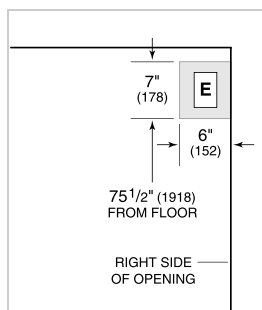

PRODUCT SPECIFICATIONS

Model	BI-36RG/O
Dimensions	36"W x 84"H x 24"D
Door Clearance	37 1/4"
Weight	430 lbs
Refrigerator Capacity	23.3 cu. ft.
Electrical Supply	115 VAC, 60 Hz
Electrical Service	15 amp dedicated circuit
Receptacle	3-prong grounding-type

ELECTRICAL