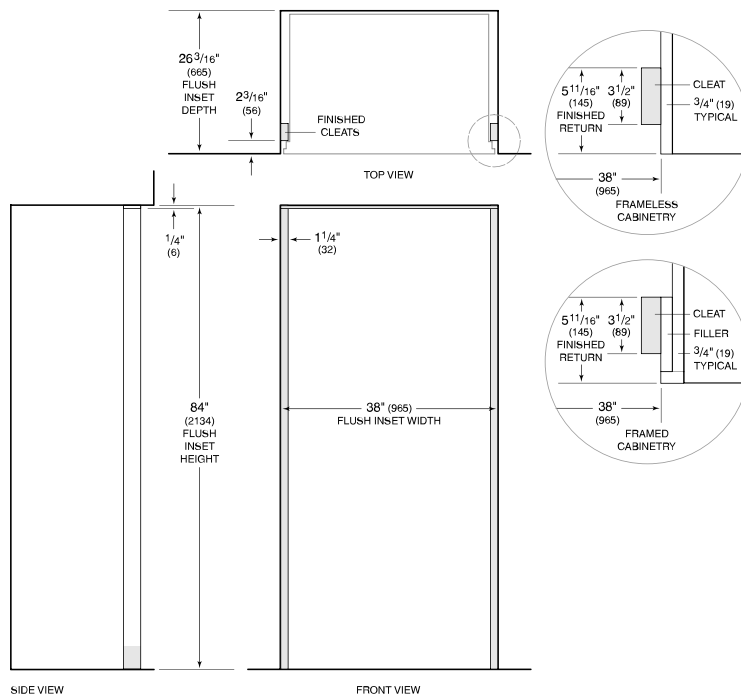

FLUSH INSET INSTALLATION