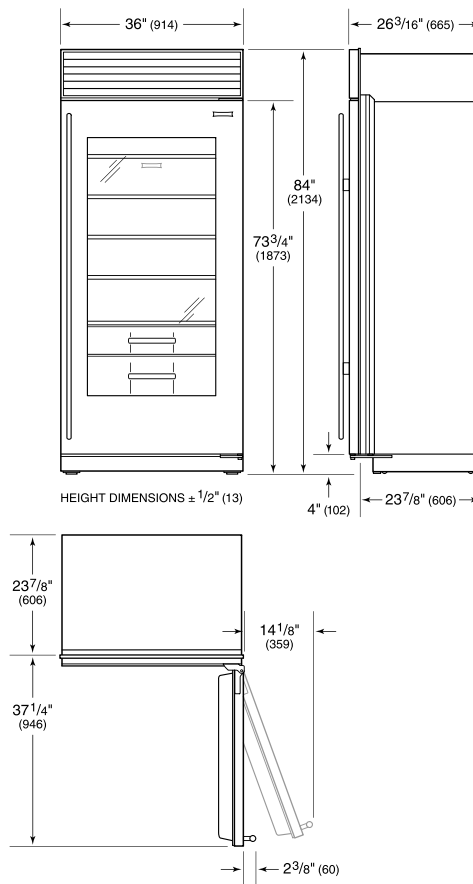

DIMENSIONS