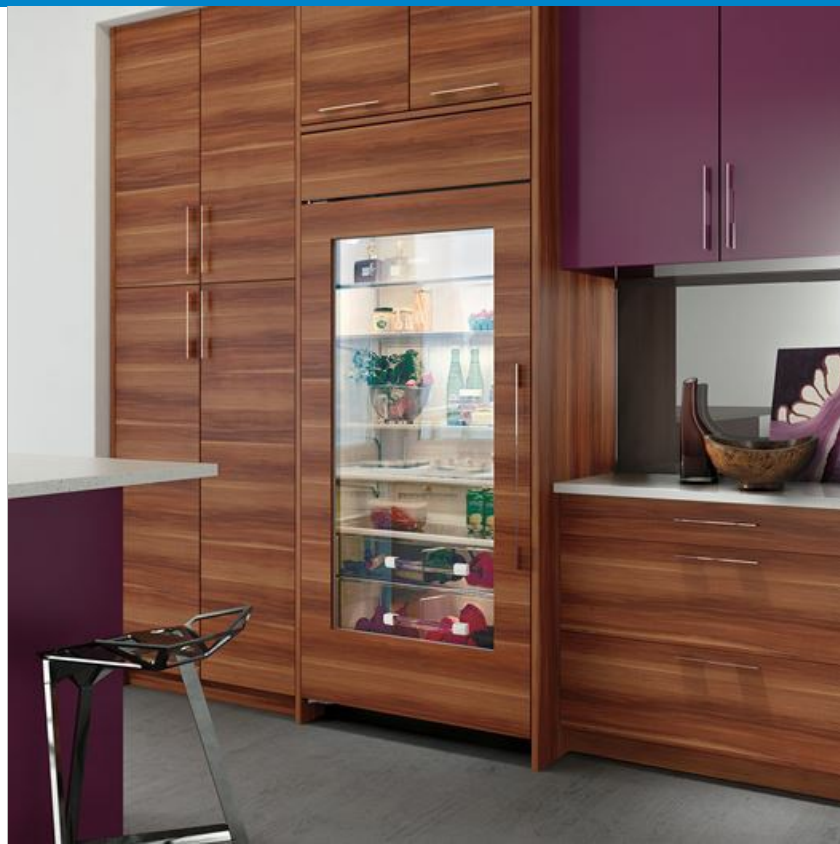

LED Lighting for brighter interior

Air purification system fights spoilage, odors

Microprocessor control assures peak performance

Crispers and deli drawers in low-temp, high-humidity zones for optimum freshness

Freshness cards for maximum food preservation

Magnetic door seal system locks in cold air

Adjustable shelves for maximum convenience

Clear-view, triple-pane and UV-resistant glass door

Overlay design accepts cabinetry panels of all kinds

ACCESSORIES

66" Dual Flush Inset Stainless Grille Panel

90° Door Stop

Air Purification Cartridge

Custom Side Panel Mounting Kit

Dual Installation Kit

Dual Installation Kit with 66" Grille Frame

Dual Installation Kit with 72" Louvered Grille

Egg Container

Extended Framed Handle Kit

Framed Handle

Framed Louvered Grille Insert

Grille Frame - 83"

Grille Frame - 88"

Louvered Grille - 83"

Louvered Grille - 88"

Pro Louvered Flush Inset Grille - 84"

Stainless Steel Dual Flush Inset Door Panel with Pro Handle - LH

Stainless Steel Dual Flush Inset Door Panel with Pro Handle - RH

Stainless Steel Dual Flush Inset Door Panel with Tubular Handle - LH

Stainless Steel Dual Flush Inset Door Panel with Tubular Handle - RH

Stainless Steel Dual Flush Inset Grille Panel

Stainless Steel Flush Inset Door Panel with Pro Handle - Left Hinge

Stainless Steel Flush Inset Door Panel with Pro Handle - Right Hinge

Stainless Steel Flush Inset Door Panel with Tubular Handle - Left Hinge

HANDLE ACCESSORIES

PRO

TUBULAR

PRODUCT DETAILS

REFRIGERATOR

- 4 Adjustable glass shelves
- 1 Stationary glass shelf
- 1 High-humidity drawer with dividers
- 2 Storage drawers with dividers