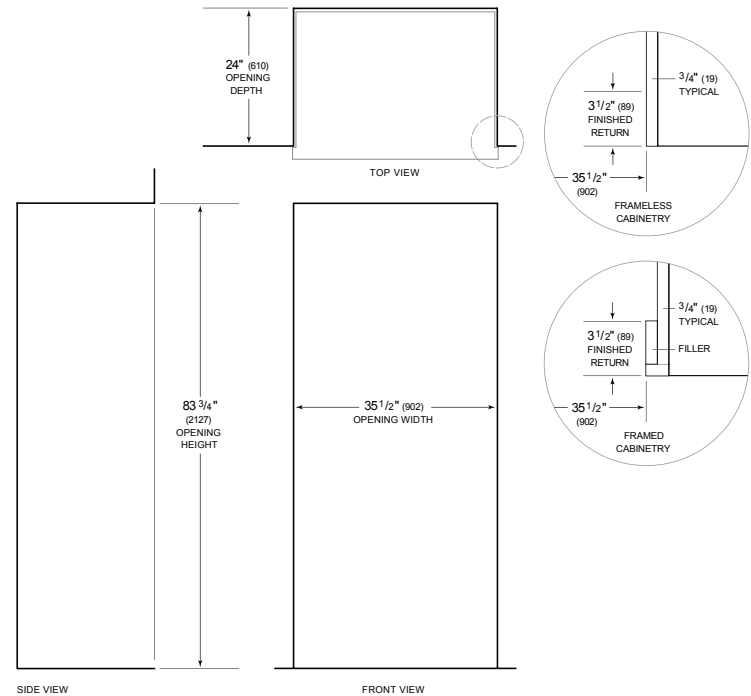

ACCESSORIES

- 90° Door Stop
- Air Purification Cartridge
- Dual Installation Kit
- Egg Container
- Stainless Steel Kickplate - Left Hinge
- Stainless Steel Kickplate - Right Hinge
- Stainless Steel Pro Louvered Grille - 83"
- Stainless Steel Pro Louvered Grille - 88"
- Stainless Steel Side Panel
- White Side Panel
- Grilles for 83" or 88" finished height (84" is standard)
- Dual Installation Kit with Dual Wide Grille
- Built-In Stainless Steel Pro Louvered Grilles

PRODUCT-SPECIFICATIONS

model	BI-36RG/S
dimensions	36"W x 84"H x 24"D
door-clearance	37 1/4"
weight	430 lbs
refrigerator-capacity	23.3 cu. ft.
electrical-supply	115 VAC, 60 Hz
electrical-service	15 amp dedicated circuit
receptacle	3-prong grounding-type

ELECTRICAL

NOTE: Dimensions in parenthesis are in millimeters unless otherwise specified

INTERIOR-VIEW

This illustration is intended for interior reference only and may not represent the exterior of the model being specified.

DIMENSIONS

STANDARD INSTALLATION

NOTE: 3 1/2" (89) finished returns will be visible and should be finished to match cabinetry. Shaded line represents profile of unit.