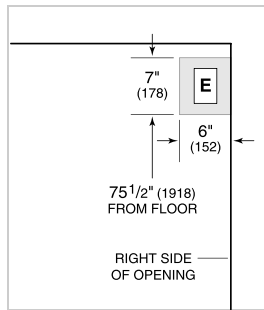

ACCESSORIES

- 90° Door Stop
- Air Purification Cartridge
- Dual Installation Kit
- Egg Container
- Stainless Steel Kickplate - Left Hinge
- Stainless Steel Kickplate - Right Hinge
- Stainless Steel Pro Louvered Grille - 83"
- Stainless Steel Pro Louvered Grille - 88"
- Stainless Steel Side Panel
- White Side Panel
- Grilles for 83" or 88" finished height (84" is standard)
- Dual Installation Kit with Dual Wide Grille
- Built-In Stainless Steel Pro Louvered Grilles

PRODUCT-SPECIFICATIONS

model	BI-36RG/S
dimensions	36"W x 84"H x 24"D
door-clearance	37 1/4"
weight	430 lbs
refrigerator-capacity	23.3 cu. ft.
electrical-supply	115 VAC, 60 Hz
electrical-service	15 amp dedicated circuit
receptacle	3-prong grounding-type

ELECTRICAL

NOTE: Dimensions in parenthesis are in millimeters unless otherwise specified

INTERIOR-VIEW

This illustration is intended for interior reference only and may not represent the exterior of the model being specified.

DIMENSIONS

STANDARD INSTALLATION

NOTE: 3 1/2" (89) finished returns will be visible and should be finished to match cabinetry. Shaded line represents profile of unit.