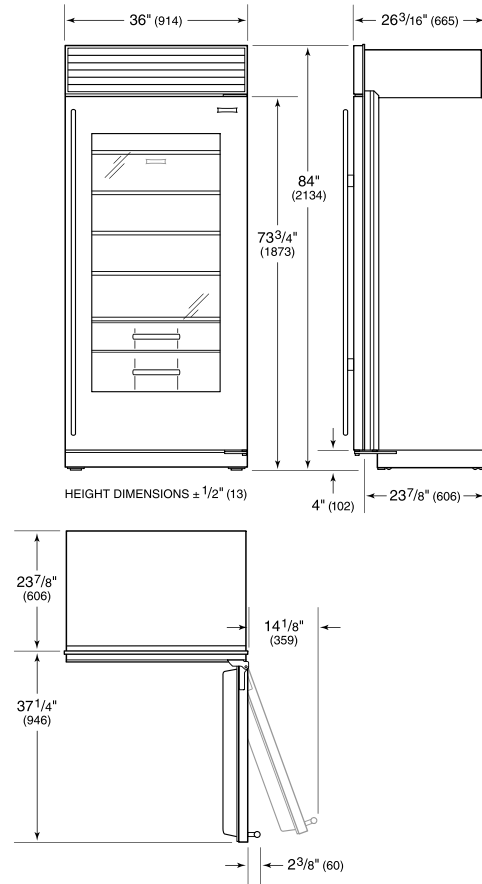

ACCESSORIES

- 90° Door Stop
- Air Purification Cartridge
- Dual Installation Kit
- Egg Container
- Stainless Steel Kickplate - Left Hinge
- Stainless Steel Kickplate - Right Hinge
- Stainless Steel Pro Louvered Grille - 83"
- Stainless Steel Pro Louvered Grille - 88"
- Stainless Steel Side Panel
- White Side Panel
- Grilles for 83" or 88" finished height (84" is standard)
- Dual Installation Kit with Dual Wide Grille
- Built-In Stainless Steel Pro Louvered Grilles

PRODUCT-SPECIFICATIONS

model	BI-36RG/S
dimensions	36"W x 84"H x 24"D
door-clearance	37 1/4"
weight	430 lbs
refrigerator-capacity	23.3 cu. ft.
electrical-supply	115 VAC, 60 Hz
electrical-service	15 amp dedicated circuit
receptacle	3-prong grounding-type

ELECTRICAL

NOTE: Dimensions in parenthesis are in millimeters unless otherwise specified

INTERIOR-VIEW

This illustration is intended for interior reference only and may not represent the exterior of the model being specified.

DIMENSIONS

STANDARD INSTALLATION

NOTE: 3 1/2" (89) finished returns will be visible and should be finished to match cabinetry. Shaded line represents profile of unit.