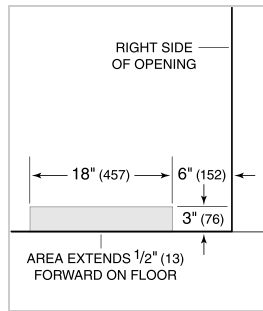

PRODUCT SPECIFICATIONS

Model	BI-36S/O
Dimensions	36"W x 84"H x 24"D
Door Clearance	22 1/4"
Weight	538 lbs
Refrigerator Capacity	12.4 cu. ft.
Freezer Capacity	8.2 cu. ft.
Electrical Supply	115 VAC, 60 Hz
Electrical Service	15 amp dedicated circuit
Receptacle	3-prong grounding-type

ELECTRICAL

PLUMBING

PANEL SPECIFICATIONS For complete panels specifications including width/height, weight requirements, thickness requirements and offset details visit subzero-wolf.com/builtinconfigurator.

NOTE: Dimensions in parenthesis are in millimeters unless otherwise specified

INTERIOR VIEW

This illustration is intended for interior reference only and may not represent the exterior of the model being specified.

DIMENSIONS

FLUSH INSET INSTALLATION