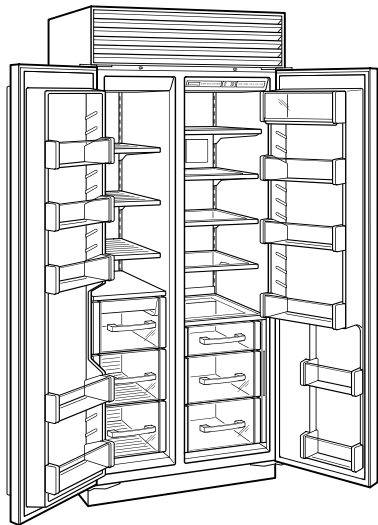

INTERIOR VIEW