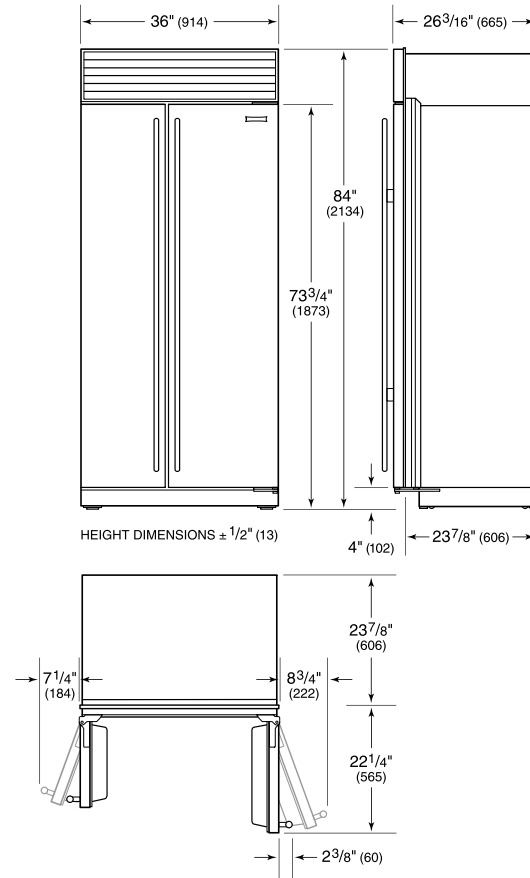

DIMENSIONS