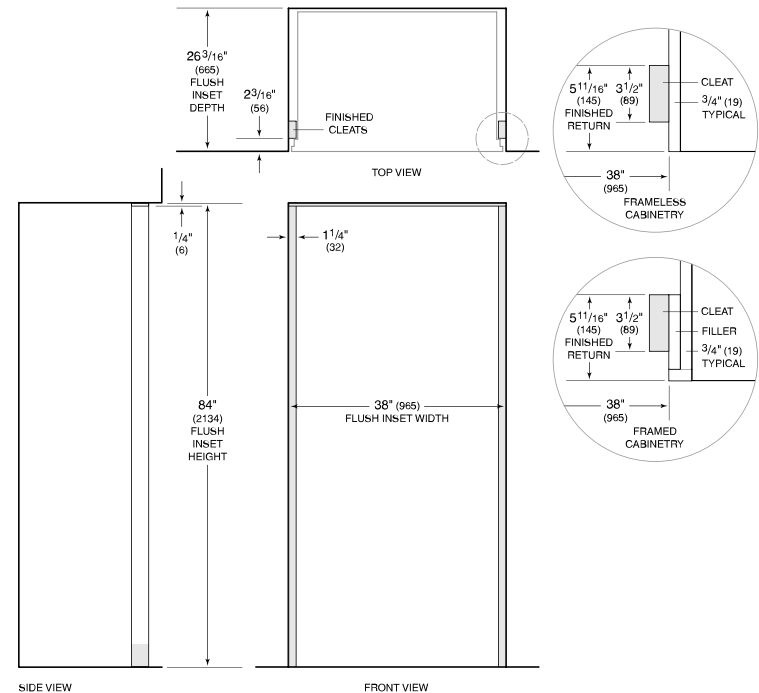

FLUSH INSET INSTALLATION