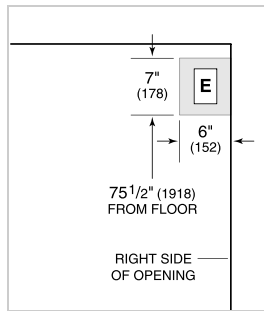

PRODUCT SPECIFICATIONS

Model	BI-36S/O
Dimensions	36"W x 84"H x 24"D
Door Clearance	22 1/4"
Weight	538 lbs
Refrigerator Capacity	12.4 cu. ft.
Freezer Capacity	8.2 cu. ft.
Electrical Supply	115 VAC, 60 Hz
Electrical Service	15 amp dedicated circuit
Receptacle	3-prong grounding-type

ELECTRICAL