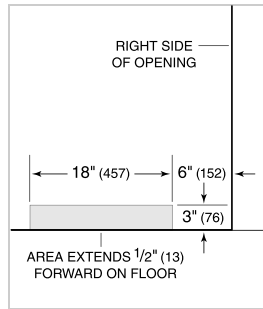

Specifications are subject to change without notice. This information was generated on October 22, 2020. Verify specifications prior to finalizing your cabinetry/enclosures.

PRODUCT SPECIFICATIONS

Model	BI-36UG/O
Dimensions	36"W x 84"H x 24"D
Door Clearance	37 1/4"
Drawer Clearance	23 5/8"
Weight	515 lbs
Refrigerator Capacity	16.3 cu. ft.
Freezer Capacity	5.3 cu. ft.
Electrical Supply	115 VAC, 60 Hz
Electrical Service	15 amp dedicated circuit
Receptacle	3-prong grounding-type

ELECTRICAL

PLUMBING

PANEL SPECIFICATIONS For complete panels specifications including width/height, weight requirements, thickness requirements and offset details visit subzero-wolf.com/builtinconfigurator.

NOTE: Dimensions in parenthesis are in millimeters unless otherwise specified

INTERIOR VIEW

This illustration is intended for interior reference only and may not represent the exterior of the model being specified.

DIMENSIONS

STANDARD INSTALLATION

NOTE: 3 1/2" (89) finished returns will be visible and should be finished to match cabinetry. Shaded line represents profile of unit.