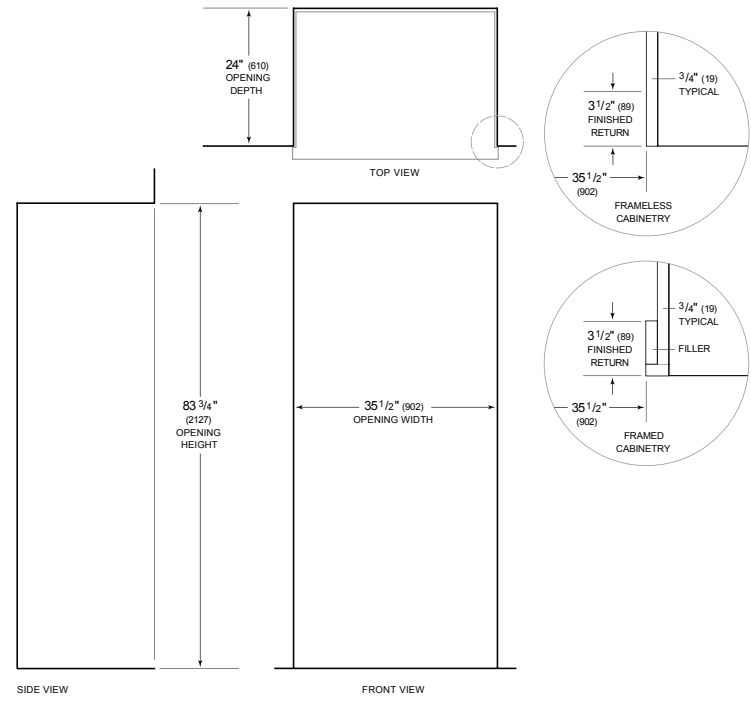

Specifications are subject to change without notice. This information was generated on October 22, 2020. Verify specifications prior to finalizing your cabinetry/enclosures.

PRODUCT SPECIFICATIONS

Model	BI-36UG/O
Dimensions	36"W x 84"H x 24"D
Door Clearance	37 1/4"
Drawer Clearance	23 5/8"
Weight	515 lbs
Refrigerator Capacity	16.3 cu. ft.
Freezer Capacity	5.3 cu. ft.
Electrical Supply	115 VAC, 60 Hz
Electrical Service	15 amp dedicated circuit
Receptacle	3-prong grounding-type

ELECTRICAL

PLUMBING

PANEL SPECIFICATIONS For complete panels specifications including width/height, weight requirements, thickness requirements and offset details visit subzero-wolf.com/builtinconfigurator.

NOTE: Dimensions in parenthesis are in millimeters unless otherwise specified

INTERIOR VIEW

This illustration is intended for interior reference only and may not represent the exterior of the model being specified.

DIMENSIONS

STANDARD INSTALLATION

NOTE: 3 1/2" (89) finished returns will be visible and should be finished to match cabinetry. Shaded line represents profile of unit.