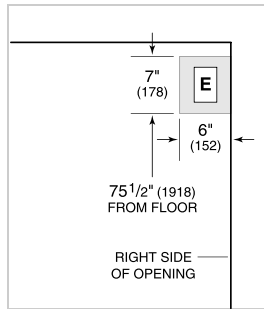

PRODUCT SPECIFICATIONS

Model	BI-36UG/O
Dimensions	36"W x 84"H x 24"D
Door Clearance	37 1/4"
Drawer Clearance	23 5/8"
Weight	515 lbs
Refrigerator Capacity	16.3 cu. ft.
Freezer Capacity	5.3 cu. ft.
Electrical Supply	115 VAC, 60 Hz
Electrical Service	15 amp dedicated circuit
Receptacle	3-prong grounding-type

ELECTRICAL