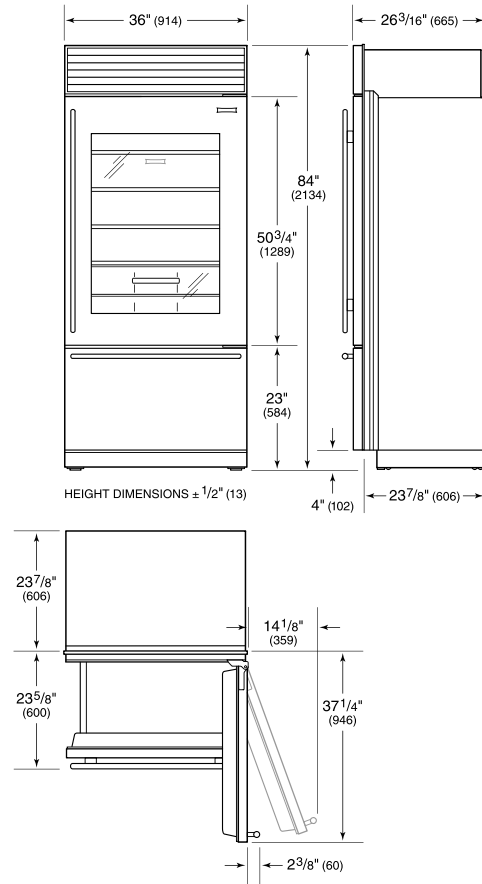

Specifications are subject to change without notice. This information was generated on October 22, 2020. Verify specifications prior to finalizing your cabinetry/enclosures.

PRODUCT SPECIFICATIONS

Model	BI-36UG/O
Dimensions	36"W x 84"H x 24"D
Door Clearance	37 1/4"
Drawer Clearance	23 5/8"
Weight	515 lbs
Refrigerator Capacity	16.3 cu. ft.
Freezer Capacity	5.3 cu. ft.
Electrical Supply	115 VAC, 60 Hz
Electrical Service	15 amp dedicated circuit
Receptacle	3-prong grounding-type

ELECTRICAL

PLUMBING

PANEL SPECIFICATIONS For complete panels specifications including width/height, weight requirements, thickness requirements and offset details visit subzero-wolf.com/builtinconfigurator.

NOTE: Dimensions in parenthesis are in millimeters unless otherwise specified

INTERIOR VIEW

This illustration is intended for interior reference only and may not represent the exterior of the model being specified.

DIMENSIONS

STANDARD INSTALLATION

NOTE: 3 1/2" (89) finished returns will be visible and should be finished to match cabinetry. Shaded line represents profile of unit.