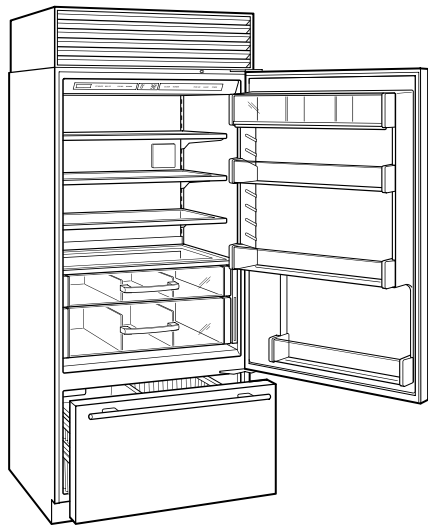

INTERIOR VIEW