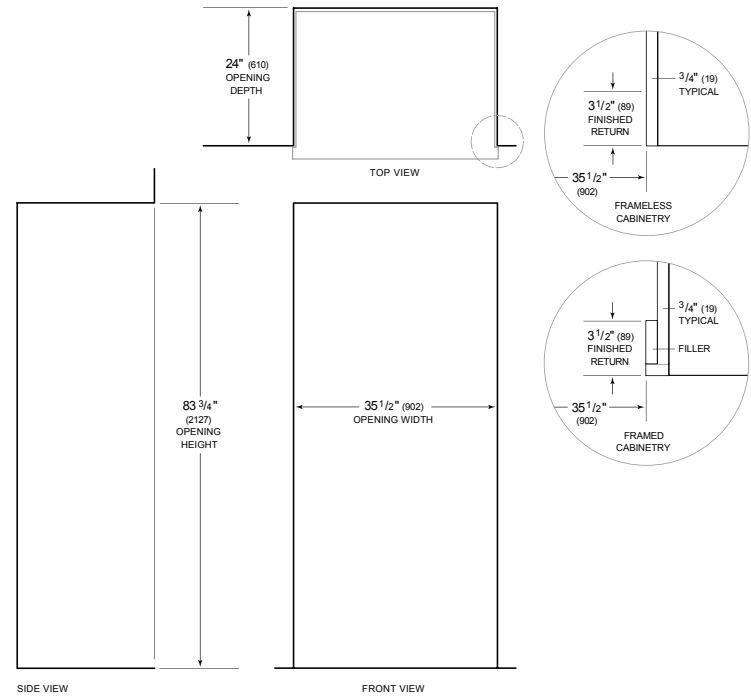

STANDARD INSTALLATION