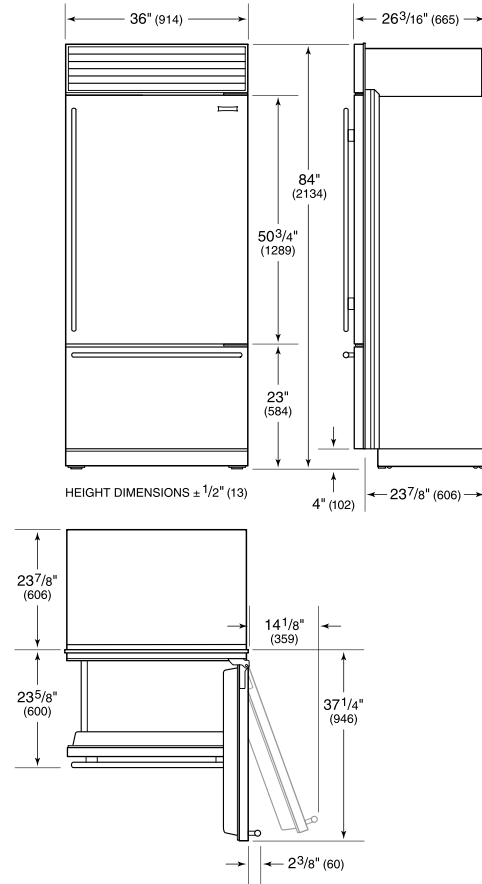

DIMENSIONS