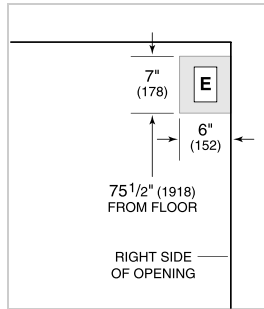

PRODUCT SPECIFICATIONS

Model	BI-36UID/O
Dimensions	36"W x 84"H x 24"D
Door Clearance	37 1/4"
Drawer Clearance	23 5/8"
Weight	515 lbs
Refrigerator Capacity	16.4 cu. ft.
Freezer Capacity	5.3 cu. ft.
Electrical Supply	115 VAC, 60 Hz
Electrical Service	15 amp dedicated circuit
Receptacle	3-prong grounding-type

ELECTRICAL