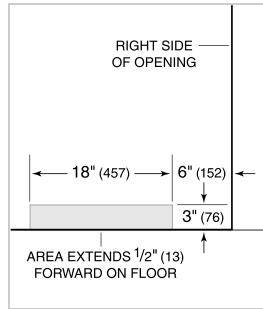

PRODUCT SPECIFICATIONS

Model	BI-36UID/O
Dimensions	36"W x 84"H x 24"D
Door Clearance	37 1/4"
Drawer Clearance	23 5/8"
Weight	515 lbs
Refrigerator Capacity	16.4 cu. ft.
Freezer Capacity	5.3 cu. ft.
Electrical Supply	115 VAC, 60 Hz
Electrical Service	15 amp dedicated circuit
Receptacle	3-prong grounding-type

ELECTRICAL

PLUMBING

PANEL SPECIFICATIONS For complete panels specifications including width/height, weight requirements, thickness requirements and offset details visit subzero-wolf.com/builtinconfigurator.

NOTE: Dimensions in parenthesis are in millimeters unless otherwise specified

INTERIOR VIEW

This illustration is intended for interior reference only and may not represent the exterior of the model being specified.

DIMENSIONS

STANDARD INSTALLATION