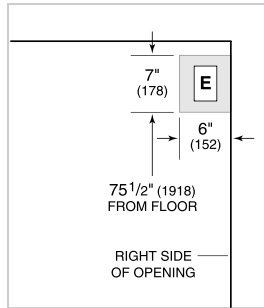

LEGACY MODEL - 36" CLASSIC OVER-AND-UNDER REFRIGERATOR/FREEZER WITH INTERNAL DISPENSER

PRODUCT SPECIFICATIONS

Model	BI-36UID/S
Dimensions	36"W x 84"H x 24"D
Refrigerator Capacity	15.5 cu. ft.
Freezer Capacity	5.2 cu. ft.
Electrical Supply	115 VAC, 60 Hz
Electrical Service	15 amp dedicated circuit
Plumbing Supply	1/4" OD copper, braided stainless steel or PEX tubing
Plumbing Pressure	35–120 psi
Receptacle	3-prong grounding-type

ELECTRICAL