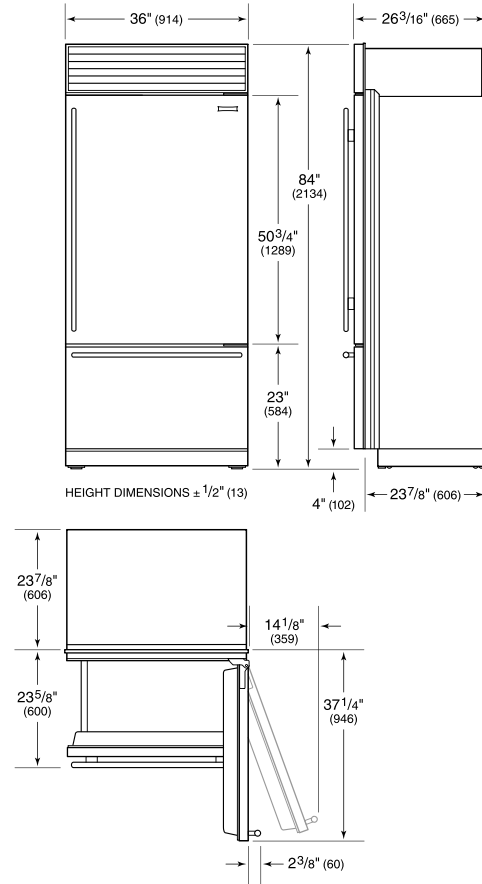

DIMENSIONS