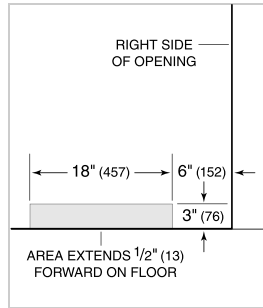

LEGACY MODEL - 36" CLASSIC OVER-AND-UNDER REFRIGERATOR/FREEZER WITH INTERNAL DISPENSER

PRODUCT SPECIFICATIONS

Model	BI-36UID/S
Dimensions	36"W x 84"H x 24"D
Refrigerator Capacity	15.5 cu. ft.
Freezer Capacity	5.2 cu. ft.
Electrical Supply	115 VAC, 60 Hz
Electrical Service	15 amp dedicated circuit
Plumbing Supply	1/4" OD copper, braided stainless steel or PEX tubing
Plumbing Pressure	35–120 psi
Receptacle	3-prong grounding-type

ELECTRICAL

PLUMBING

NOTE: Dimensions in parenthesis are in millimeters unless otherwise specified

INTERIOR VIEW

This illustration is intended for interior reference only and may not represent the exterior of the model being specified.

DIMENSIONS

STANDARD INSTALLATION