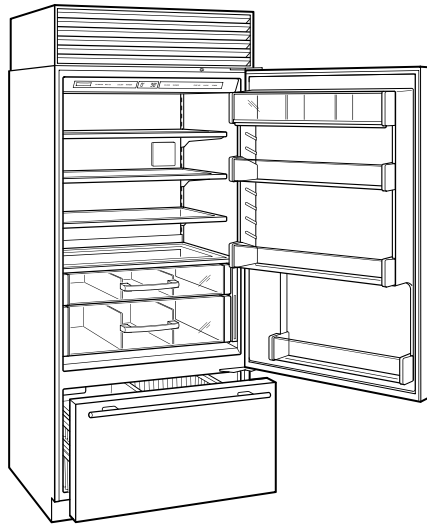

INTERIOR VIEW