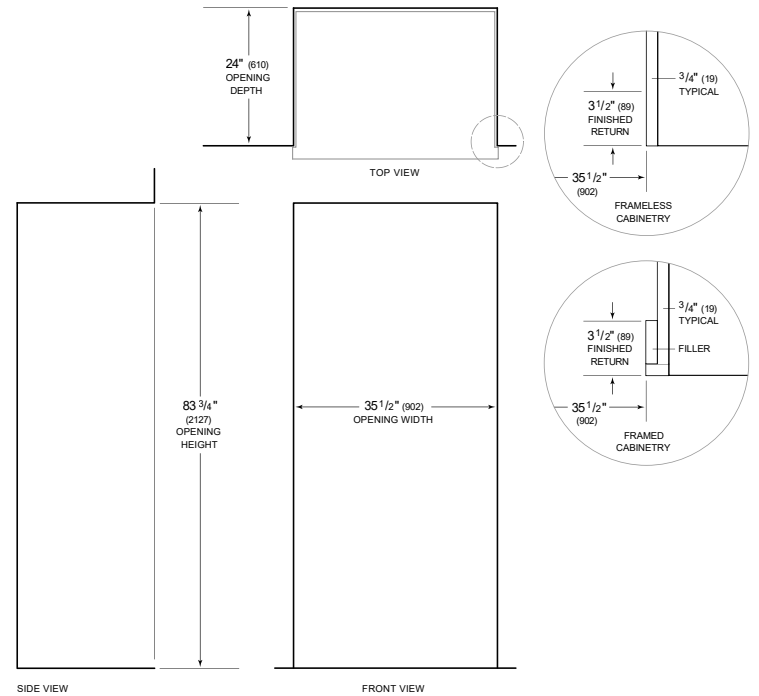

STANDARD INSTALLATION