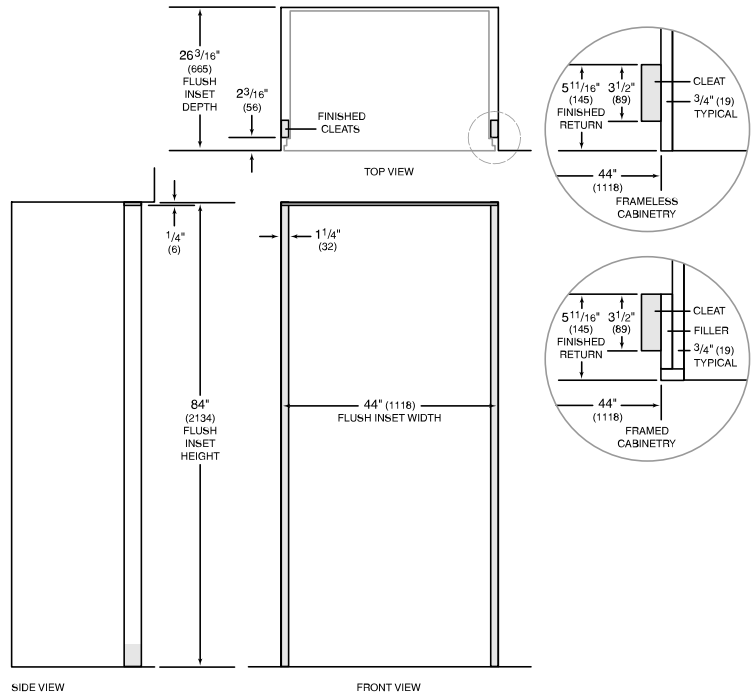

FLUSH INSET INSTALLATION