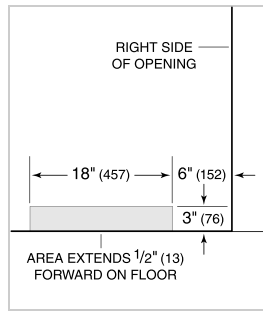

PRODUCT SPECIFICATIONS

Model	BI-42SID/O
Dimensions	42"W x 84"H x 24"D
Door Clearance	26 1/4"
Weight	608 lbs
Refrigerator Capacity	15.8 cu. ft.
Freezer Capacity	7.9 cu. ft.
Electrical Supply	115 VAC, 60 Hz
Electrical Service	15 amp dedicated circuit
Receptacle	3-prong grounding-type

ELECTRICAL

PLUMBING

PANEL SPECIFICATIONS For complete panels specifications including width/height, weight requirements, thickness requirements and offset details visit subzero-wolf.com/builtinconfigurator.

NOTE: Dimensions in parenthesis are in millimeters unless otherwise specified

INTERIOR VIEW

This illustration is intended for interior reference only and may not represent the exterior of the model being specified.

DIMENSIONS

FLUSH INSET INSTALLATION