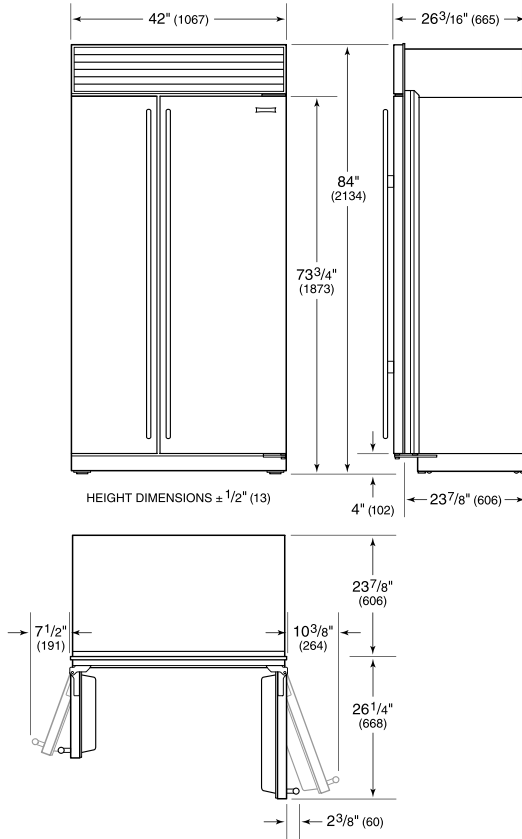

DIMENSIONS