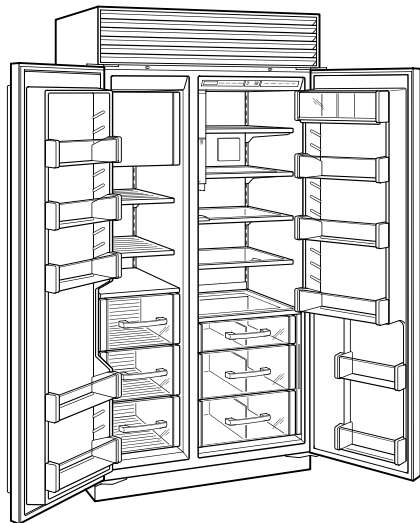

INTERIOR VIEW