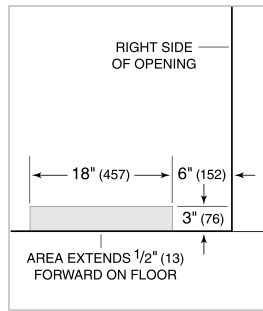

PLUMBING

PANEL SPECIFICATIONS For complete panels specifications including width/height, weight requirements, thickness requirements and offset details visit subzero-wolf.com/builtinconfigurator.

NOTE: Dimensions in parenthesis are in millimeters unless otherwise specified