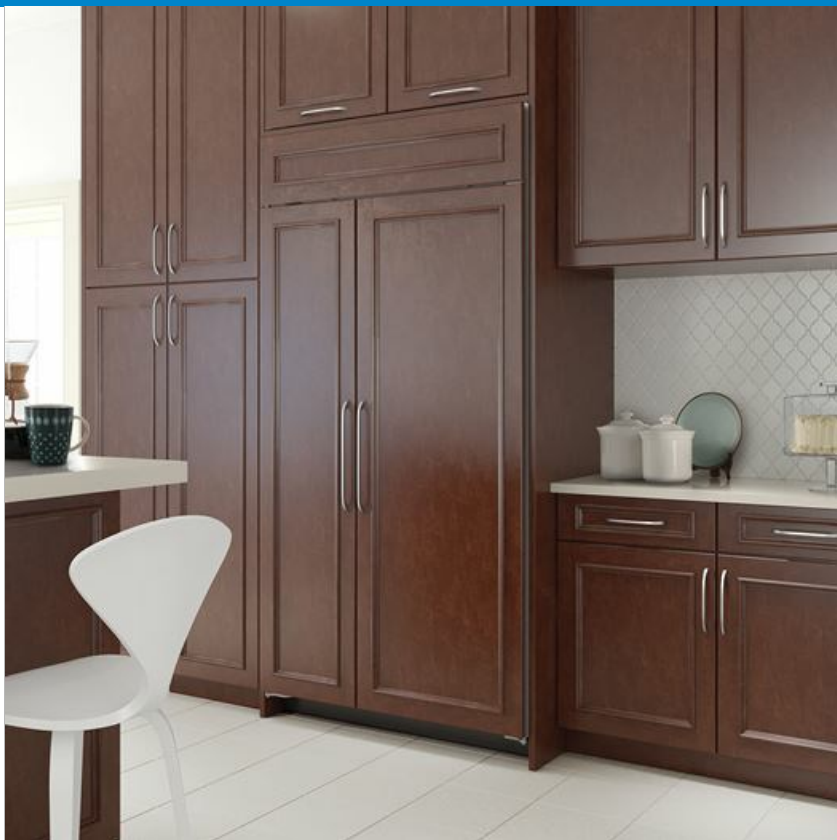

HANDLE ACCESSORIES

PRO

TUBULAR

PRODUCT DETAILS

REFRIGERATOR

- Internal ice and water dispenser
- 4 Adjustable glass shelves
- 1 Stationary glass shelf
- 1 High-humidity drawer with divider
- 2 Storage drawers with divider
- 3 Adjustable door shelves
- 2 Stationary door shelves
- Adjustable dairy compartment