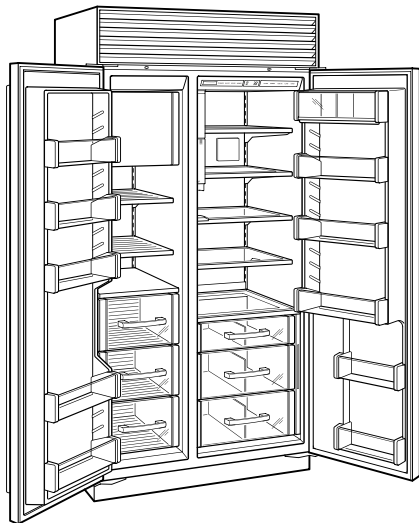

HANDLE ACCESSORIES

PRO

TUBULAR

PRODUCT DETAILS

REFRIGERATOR

- Internal ice and water dispenser
- 4 Adjustable glass shelves
- 1 Stationary glass shelf
- 1 High-humidity drawer with divider
- 2 Storage drawers with divider
- 3 Adjustable door shelves
- 2 Stationary door shelves
- Adjustable dairy compartment

FREEZER

- 2 Adjustable wire shelves
- 1 Stationary solid shelf
- 3 Storage drawers
- 5 Adjustable door shelves
- Automatic ice maker

Stainless Steel Side Panel

Stainless Steel Flush Inset Freezer Door Panel with Tubular Handle

PRODUCT SPECIFICATIONS

Model	BI-42SID/O
Dimensions	42"W x 84"H x 24"D
Door Clearance	26 1/4"
Weight	608 lbs
Refrigerator Capacity	15.8 cu. ft.
Freezer Capacity	7.9 cu. ft.
Electrical Supply	115 VAC, 60 Hz
Electrical Service	15 amp dedicated circuit
Receptacle	3-prong grounding-type

NOTE: Dimensions in parenthesis are in millimeters unless otherwise specified

INTERIOR VIEW

This illustration is intended for interior reference only and may not represent the exterior of the model being specified.