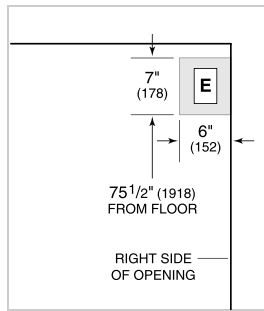

PRODUCT SPECIFICATIONS

Model	BI-42SID/O
Dimensions	42"W x 84"H x 24"D
Door Clearance	26 1/4"
Weight	608 lbs
Refrigerator Capacity	15.8 cu. ft.
Freezer Capacity	7.9 cu. ft.
Electrical Supply	115 VAC, 60 Hz
Electrical Service	15 amp dedicated circuit
Receptacle	3-prong grounding-type

ELECTRICAL