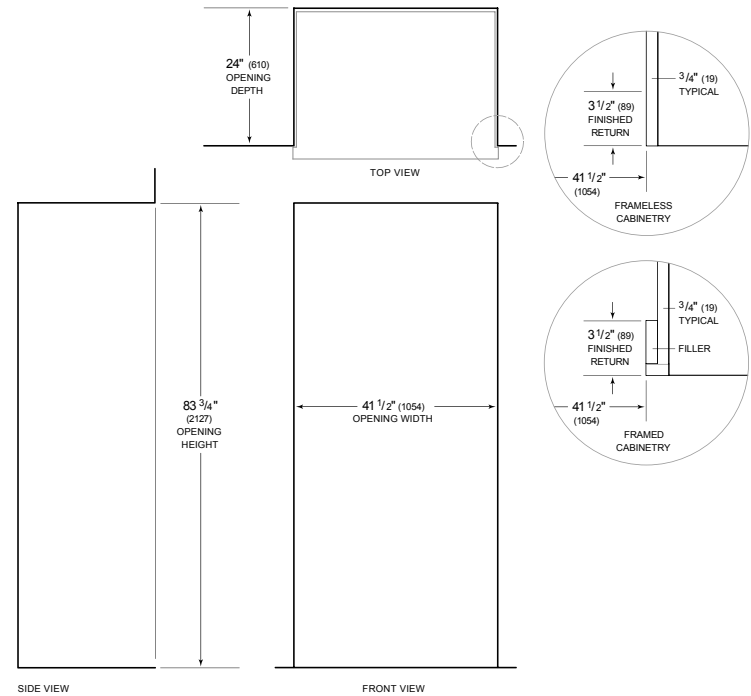

PRODUCT SPECIFICATIONS

Model	BI-42SID/O
Dimensions	42"W x 84"H x 24"D
Door Clearance	26 1/4"
Weight	608 lbs
Refrigerator Capacity	15.8 cu. ft.
Freezer Capacity	7.9 cu. ft.
Electrical Supply	115 VAC, 60 Hz
Electrical Service	15 amp dedicated circuit
Receptacle	3-prong grounding-type

ELECTRICAL

PLUMBING

PANEL SPECIFICATIONS For complete panels specifications including width/height, weight requirements, thickness requirements and offset details visit subzero-wolf.com/builtinconfigurator.

NOTE: Dimensions in parenthesis are in millimeters unless otherwise specified

INTERIOR VIEW

This illustration is intended for interior reference only and may not represent the exterior of the model being specified.

DIMENSIONS

STANDARD INSTALLATION

NOTE: 3 1/2" (89) finished returns will be visible and should be finished to match cabinetry. Shaded line represents profile of unit.