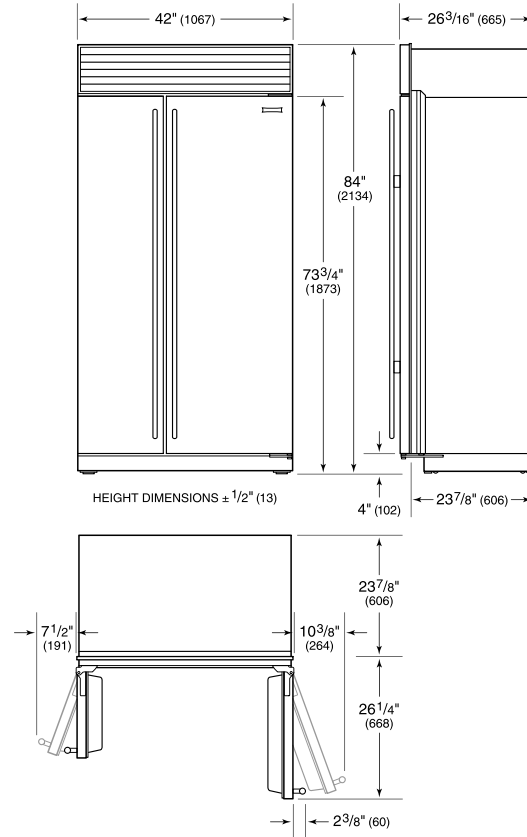

PRODUCT SPECIFICATIONS

Model	BI-42SID/O
Dimensions	42"W x 84"H x 24"D
Door Clearance	26 1/4"
Weight	608 lbs
Refrigerator Capacity	15.8 cu. ft.
Freezer Capacity	7.9 cu. ft.
Electrical Supply	115 VAC, 60 Hz
Electrical Service	15 amp dedicated circuit
Receptacle	3-prong grounding-type

ELECTRICAL

PLUMBING

PANEL SPECIFICATIONS For complete panels specifications including width/height, weight requirements, thickness requirements and offset details visit subzero-wolf.com/builtinconfigurator.

NOTE: Dimensions in parenthesis are in millimeters unless otherwise specified

INTERIOR VIEW

This illustration is intended for interior reference only and may not represent the exterior of the model being specified.

DIMENSIONS

STANDARD INSTALLATION

NOTE: 3 1/2" (89) finished returns will be visible and should be finished to match cabinetry. Shaded line represents profile of unit.