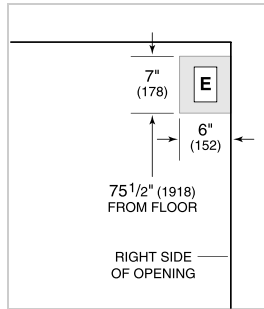

PRODUCT SPECIFICATIONS

Model	BI-42UFDID/O
Dimensions	42"W x 84"H x 24"D
Door Clearance	22 1/4"
Drawer Clearance	23 5/8"
Weight	582 lbs
Refrigerator Capacity	17.9 cu. ft.
Freezer Capacity	6.3 cu. ft.
Electrical Supply	115 VAC, 60 Hz
Electrical Service	15 amp dedicated circuit
Receptacle	3-prong grounding-type

ELECTRICAL