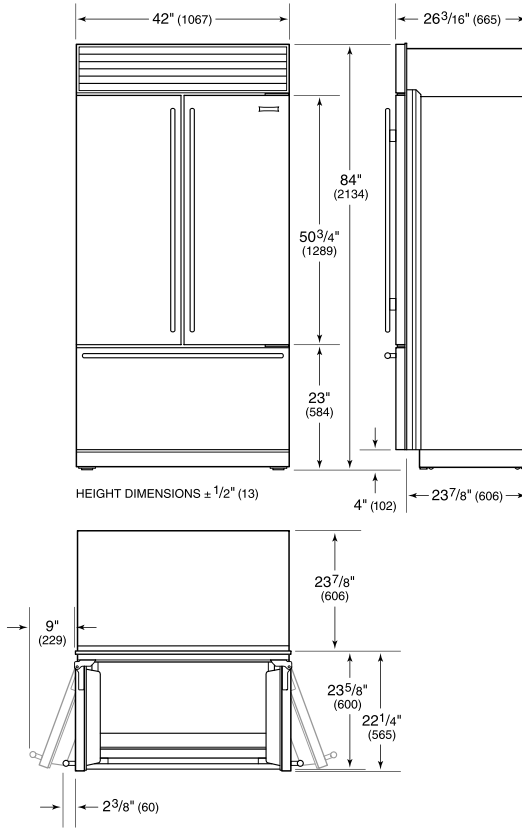

DIMENSIONS