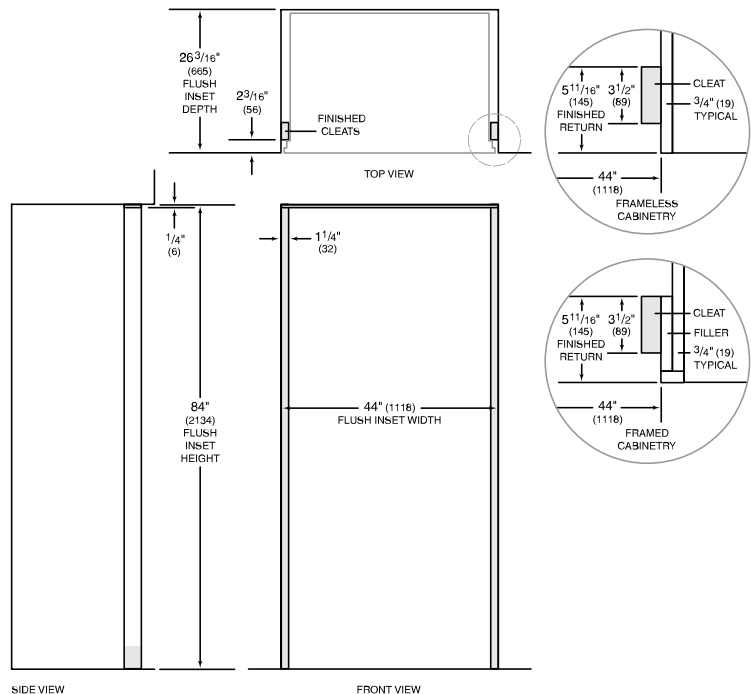

FLUSH INSET INSTALLATION