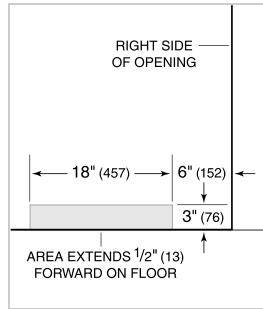

PRODUCT SPECIFICATIONS

Model	BI-42UFDID/O
Dimensions	42"W x 84"H x 24"D
Door Clearance	22 1/4"
Drawer Clearance	23 5/8"
Weight	582 lbs
Refrigerator Capacity	17.9 cu. ft.
Freezer Capacity	6.3 cu. ft.
Electrical Supply	115 VAC, 60 Hz
Electrical Service	15 amp dedicated circuit
Receptacle	3-prong grounding-type

ELECTRICAL

PLUMBING

PANEL SPECIFICATIONS For complete panels specifications including width/height, weight requirements, thickness requirements and offset details visit subzero-wolf.com/builtinconfigurator.

NOTE: Dimensions in parenthesis are in millimeters unless otherwise specified

INTERIOR VIEW

This illustration is intended for interior reference only and may not represent the exterior of the model being specified.

DIMENSIONS

FLUSH INSET INSTALLATION