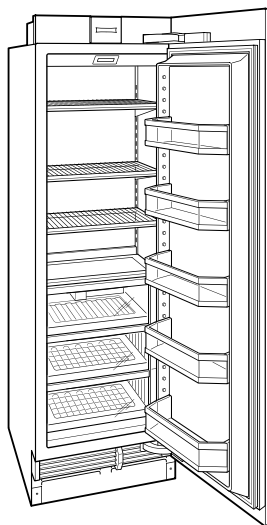

INTERIOR VIEW