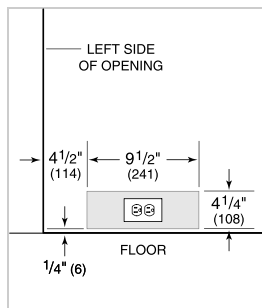

PRODUCT SPECIFICATIONS

Model	IC-24FI
Dimensions	24"W x 84"H x 24"D
Door Clearance	22 1/2"
Weight	340 lbs
Freezer Capacity	12.3 cu. ft.
Electrical Supply	115 VAC, 60 Hz
Electrical Service	15 amp dedicated circuit
Receptacle	3-prong grounding-type

ELECTRICAL

PLUMBING