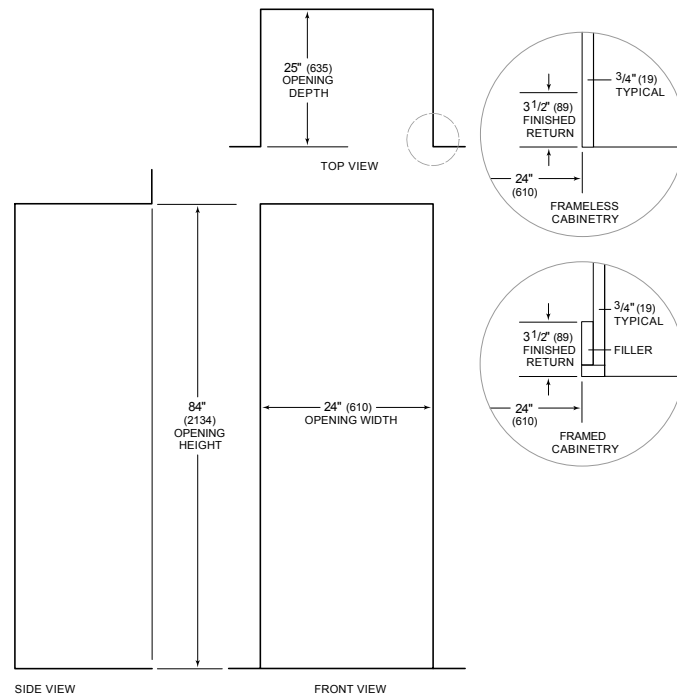

STANDARD INSTALLATION