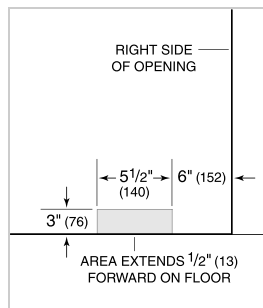

PRODUCT SPECIFICATIONS

Model	IC-24FI
Dimensions	24"W x 84"H x 24"D
Door Clearance	22 1/2"
Weight	340 lbs
Freezer Capacity	12.3 cu. ft.
Electrical Supply	115 VAC, 60 Hz
Electrical Service	15 amp dedicated circuit
Receptacle	3-prong grounding-type

ELECTRICAL

PLUMBING