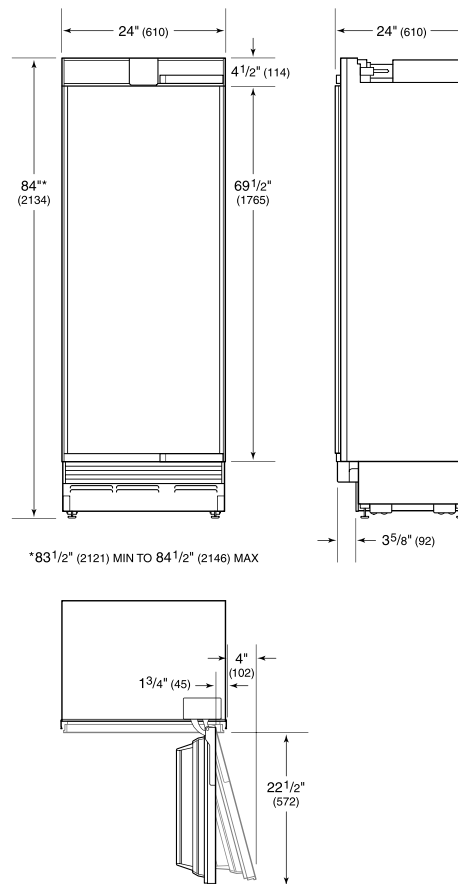

DIMENSIONS