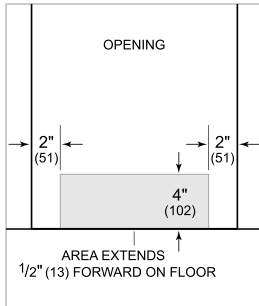

PRODUCT SPECIFICATIONS

Model	DEU1550IP
Dimensions	15"W x 34 1/2"H x 23 1/8"D
Electrical Supply	115 VAC, 60 Hz
Electrical Service	15 amp dedicated circuit
Plumbing Supply	1/4" OD copper, braided stainless steel or PEX tubing
Plumbing Pressure	20–80 psi

DIMENSIONS

PLUMBING

NOTE: The electrical outlet must be positioned with the grounding prong to the right of the thinner blades.

PANEL SPECIFICATIONS For complete panels specifications including width/height, weight requirements and thickness requirements visit subzero-wolf.com/reveal.

NOTE: Dimensions in parenthesis are in millimeters unless otherwise specified

ICE MAKER DRAIN Ice maker models can be ordered with or without a drain pump. Models without a pump will drain water by gravity. A drain must be provided for all models.

INTERIOR VIEW

This illustration is intended for interior reference only and may not represent the exterior of the model being specified.