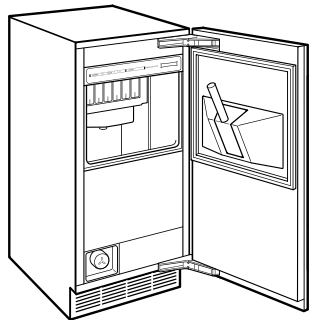

PRODUCT SPECIFICATIONS

Model	UC-15IPO
Dimensions	14 3/4"W x 33 5/8"H x 23"D
Weight	117 lbs
Electrical Supply	115 VAC, 60 Hz
Electrical Service	15 amp dedicated circuit
Receptacle	3-prong grounding-type, GFCI

ELECTRICAL

PLUMBING

NOTE: Dimensions in parenthesis are in millimeters unless otherwise specified

INTERIOR VIEW

This illustration is intended for interior reference only and may not represent the exterior of the model being specified.

DIMENSIONS

STANDARD INSTALLATION

NOTE: 3 1/2" (89) finished returns will be visible and should be finished to match cabin