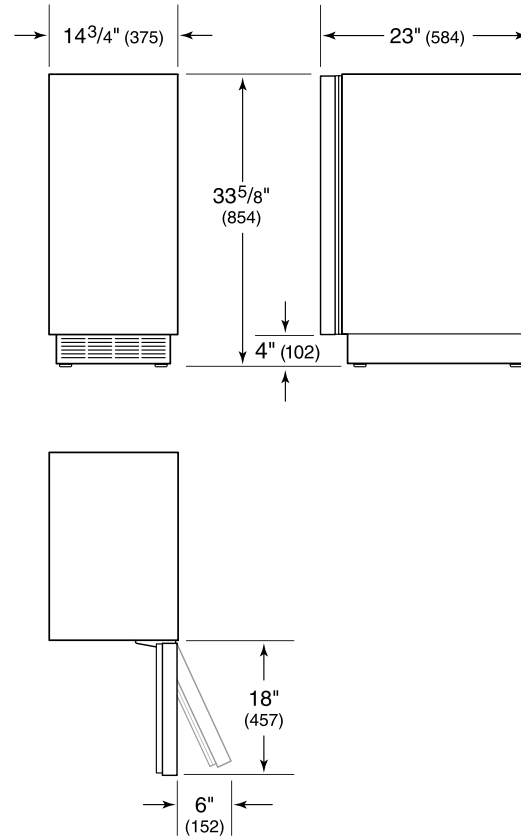

PRODUCT SPECIFICATIONS

Model	UC-15IPO
Dimensions	14 3/4"W x 33 5/8"H x 23"D
Weight	117 lbs
Electrical Supply	115 VAC, 60 Hz
Electrical Service	15 amp dedicated circuit
Receptacle	3-prong grounding-type, GFCI

ELECTRICAL

PLUMBING

NOTE: Dimensions in parenthesis are in millimeters unless otherwise specified

INTERIOR VIEW

This illustration is intended for interior reference only and may not represent the exterior of the model being specified.

DIMENSIONS

STANDARD INSTALLATION

NOTE: 3 1/2" (89) finished returns will be visible and should be finished to match cabin