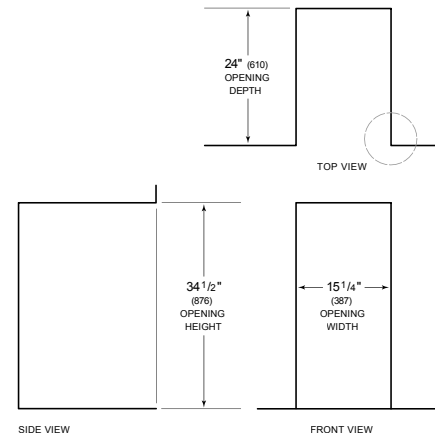

PRODUCT SPECIFICATIONS

Model	UC-15IPO
Dimensions	14 3/4"W x 33 5/8"H x 23"D
Weight	117 lbs
Electrical Supply	115 VAC, 60 Hz
Electrical Service	15 amp dedicated circuit
Receptacle	3-prong grounding-type, GFCI

ELECTRICAL

PLUMBING

NOTE: Dimensions in parenthesis are in millimeters unless otherwise specified

INTERIOR VIEW

This illustration is intended for interior reference only and may not represent the exterior of the model being specified.

DIMENSIONS

STANDARD INSTALLATION

NOTE: 3 1/2" (89) finished returns will be visible and should be finished to match cabin