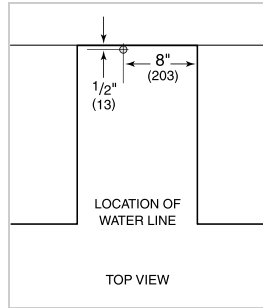

PRODUCT SPECIFICATIONS

Model	UC-15IPO
Dimensions	14 3/4"W x 33 5/8"H x 23"D
Weight	117 lbs
Electrical Supply	115 VAC, 60 Hz
Electrical Service	15 amp dedicated circuit
Receptacle	3-prong grounding-type, GFCI

ELECTRICAL

PLUMBING

NOTE: Dimensions in parenthesis are in millimeters unless otherwise specified

INTERIOR VIEW

This illustration is intended for interior reference only and may not represent the exterior of the model being specified.