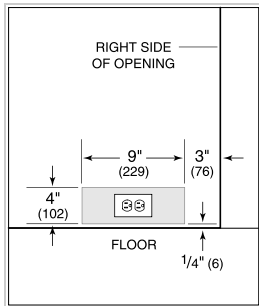

PRODUCT SPECIFICATIONS

Model	DEU2450BG
Dimensions	24"W x 34 1/2"H x 23 1/8"D
Door Clearance	26 1/2"
Refrigerator Capacity	5.5 cu. ft.
Electrical Supply	115 VAC, 60 Hz
Electrical Service	15 amp dedicated circuit
Wine Storage Capacity	8 Bottles
Receptacle	3-prong grounding-type

ELECTRICAL