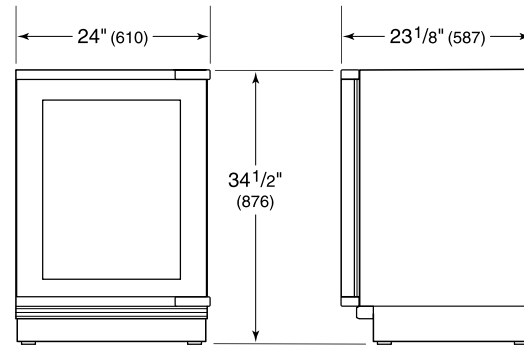

DIMENSIONS