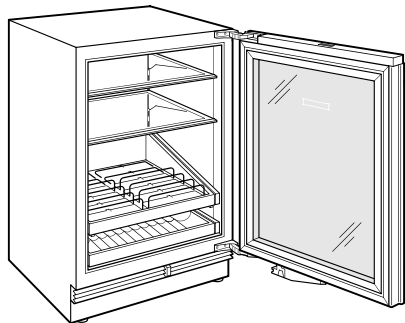

INTERIOR VIEW