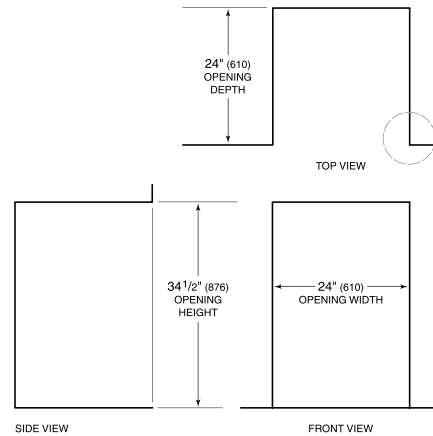

STANDARD INSTALLATION