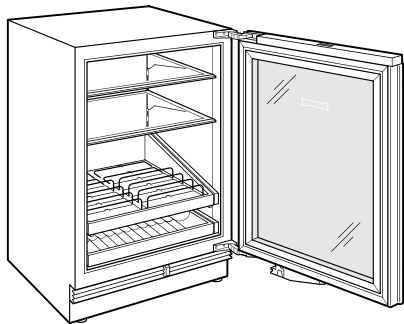

INTERIOR VIEW