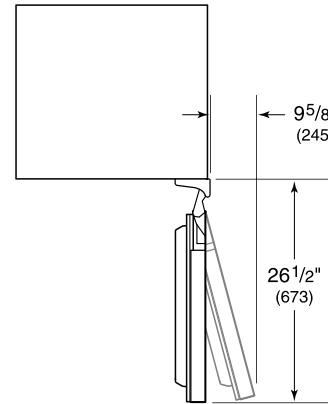

HEIGHT DIMENSIONS ± 1/2" (13)