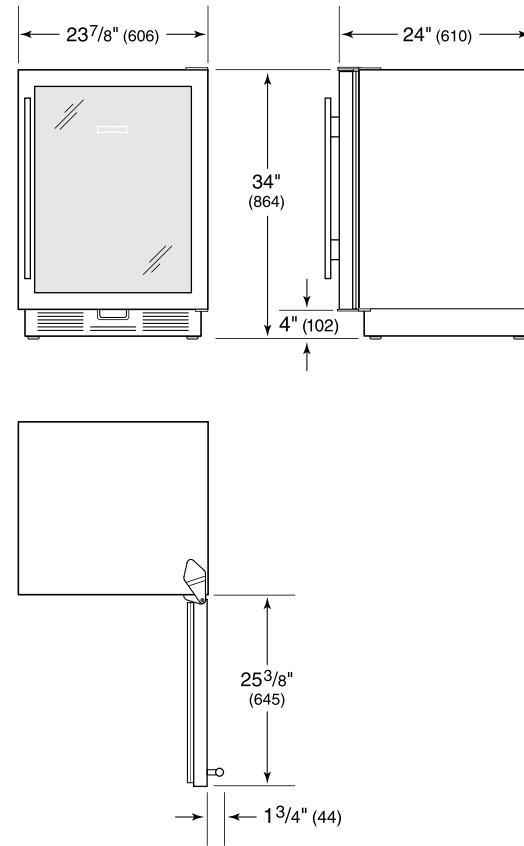

HANDLE ACCESSORIES

PRO

TUBULAR

PRODUCT DETAILS

REFRIGERATOR

- 1 adjustable wine storage rack
- 3 glass shelves (2 adjustable; 1 stationary)
- 1 storage bin

PRODUCT SPECIFICATIONS

Model	UC-24BG/O
Dimensions	23 7/8"W x 34"H x 24"D
Refrigerator Capacity	6 cu. ft.
Door Clearance	23 3/8"
Electrical Supply	115 VAC, 60 Hz
Electrical Service	15 amp dedicated circuit
Wine Storage Capacity	8 Bottles

ELECTRICAL

NOTE: Dimensions in parenthesis are in millimeters unless otherwise specified

INTERIOR VIEW

This illustration is intended for interior reference only and may not represent the exterior of the model being specified.

DIMENSIONS

STANDARD INSTALLATION

NOTE: 3 1/2" (89) finished returns will be visible and should be finished to match cabin