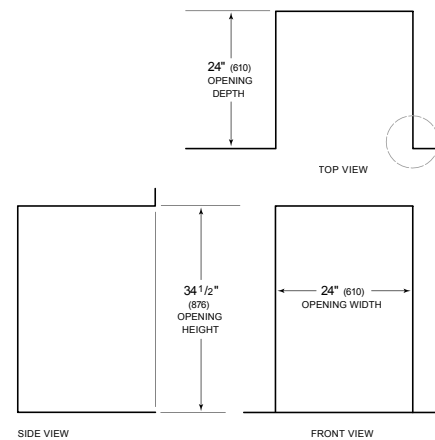

UC-24BG/O

FEATURES

Overlay design accepts cabinetry panels of all kinds

Compact unit fits in anywhere

Roller-glide wine shelf holds seven 750 ml bottles

Spill-proof glass shelves for easy clean-ups

Bright interior lighting

HANDLE ACCESSORIES

PRO

TUBULAR

PRODUCT DETAILS

REFRIGERATOR

- 1 Adjustable wine storage rack
- 2 Adjustable glass shelves
- 1 Stationary glass shelf
- Utility bin

PRODUCT SPECIFICATIONS

Model	UC-24BG/O
Dimensions	23 7/8"W x 34"H x 24"D
Door Clearance	23 3/8"
Weight	130 lbs
Refrigerator Capacity	6 cu. ft.
Electrical Supply	115 VAC, 60 Hz
Electrical Service	15 amp dedicated circuit
Wine Storage Capacity	7 Bottles
Receptacle	3-prong grounding-type

ELECTRICAL

NOTE: Dimensions in parenthesis are in millimeters unless otherwise specified

INTERIOR VIEW

This illustration is intended for interior reference only and may not represent the exterior of the model being specified.

DIMENSIONS

STANDARD INSTALLATION

NOTE: 3 1/2" (89) finished returns will be visible and should be finished to match cabin