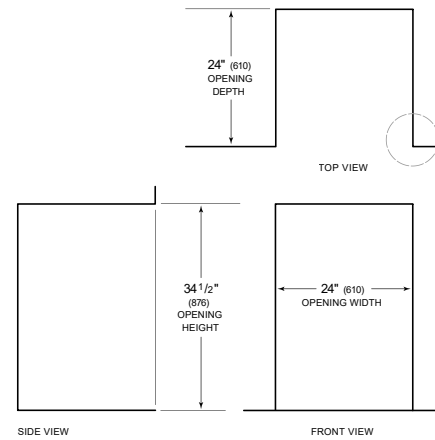

HANDLE ACCESSORIES

PRO

TUBULAR

PRODUCT DETAILS

REFRIGERATOR

- 1 adjustable wine storage rack
- 3 glass shelves (2 adjustable; 1 stationary)
- 1 storage bin

PRODUCT SPECIFICATIONS

Model	UC-24BG/O
Dimensions	23 7/8"W x 34"H x 24"D
Refrigerator Capacity	6 cu. ft.
Door Clearance	23 3/8"
Electrical Supply	115 VAC, 60 Hz
Electrical Service	15 amp dedicated circuit
Wine Storage Capacity	8 Bottles

ELECTRICAL

NOTE: Dimensions in parenthesis are in millimeters unless otherwise specified

INTERIOR VIEW

This illustration is intended for interior reference only and may not represent the exterior of the model being specified.

DIMENSIONS

STANDARD INSTALLATION

NOTE: 3 1/2" (89) finished returns will be visible and should be finished to match cabin