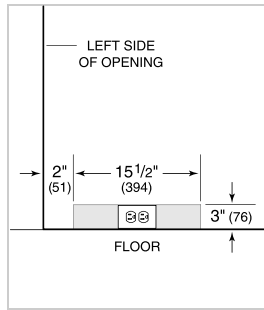

HANDLE ACCESSORIES

PRO

TUBULAR

PRODUCT DETAILS

REFRIGERATOR

- 1 adjustable wine storage rack
- 3 glass shelves (2 adjustable; 1 stationary)
- 1 storage bin

PRODUCT SPECIFICATIONS

Model	UC-24BG/O
Dimensions	23 7/8"W x 34"H x 24"D
Refrigerator Capacity	6 cu. ft.
Door Clearance	23 3/8"
Electrical Supply	115 VAC, 60 Hz
Electrical Service	15 amp dedicated circuit
Wine Storage Capacity	8 Bottles

ELECTRICAL

NOTE: Dimensions in parenthesis are in millimeters unless otherwise specified

INTERIOR VIEW

This illustration is intended for interior reference only and may not represent the exterior of the model being specified.

DIMENSIONS

STANDARD INSTALLATION

NOTE: 3 1/2" (89) finished returns will be visible and should be finished to match cabin