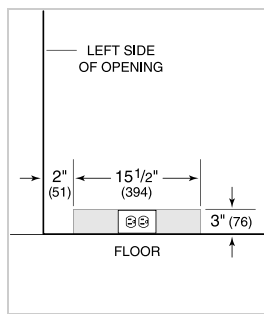

HANDLE ACCESSORIES

PRO

TUBULAR

PRODUCT DETAILS

REFRIGERATOR

- 1 Adjustable wine storage rack
- 2 Adjustable glass shelves
- 1 Stationary glass shelf
- Utility bin

PRODUCT SPECIFICATIONS

Model	UC-24BG/O
Dimensions	23 7/8"W x 34"H x 24"D
Door Clearance	23 3/8"
Weight	130 lbs
Refrigerator Capacity	6 cu. ft.
Electrical Supply	115 VAC, 60 Hz
Electrical Service	15 amp dedicated circuit
Wine Storage Capacity	7 Bottles
Receptacle	3-prong grounding-type

ELECTRICAL

NOTE: Dimensions in parenthesis are in millimeters unless otherwise specified

INTERIOR VIEW

This illustration is intended for interior reference only and may not represent the exterior of the model being specified.

DIMENSIONS

STANDARD INSTALLATION

NOTE: 3 1/2" (89) finished returns will be visible and should be finished to match cabin