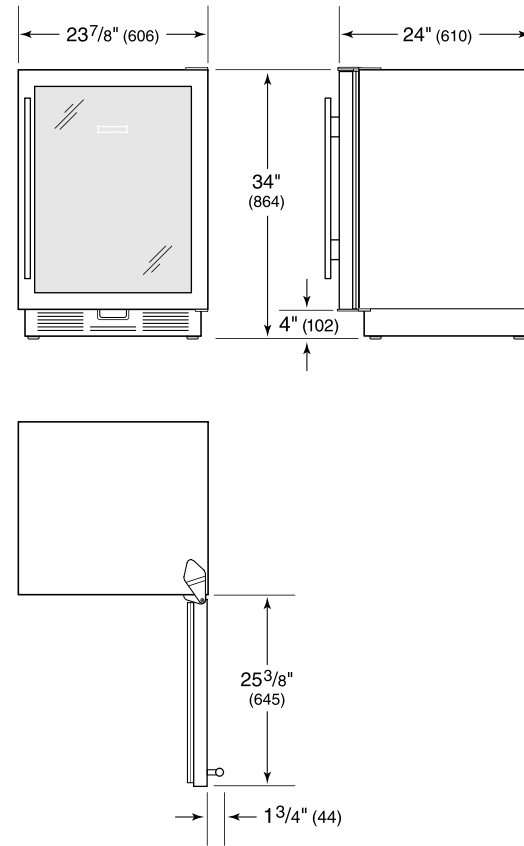

HANDLE ACCESSORIES

PRO

TUBULAR

PRODUCT DETAILS

REFRIGERATOR

- 1 Adjustable wine storage rack
- 2 Adjustable glass shelves
- 1 Stationary glass shelf
- Utility bin

PRODUCT SPECIFICATIONS

Model	UC-24BG/O
Dimensions	23 7/8"W x 34"H x 24"D
Door Clearance	23 3/8"
Weight	130 lbs
Refrigerator Capacity	6 cu. ft.
Electrical Supply	115 VAC, 60 Hz
Electrical Service	15 amp dedicated circuit
Wine Storage Capacity	7 Bottles
Receptacle	3-prong grounding-type

ELECTRICAL

NOTE: Dimensions in parenthesis are in millimeters unless otherwise specified

INTERIOR VIEW

This illustration is intended for interior reference only and may not represent the exterior of the model being specified.

DIMENSIONS

STANDARD INSTALLATION

NOTE: 3 1/2" (89) finished returns will be visible and should be finished to match cabin