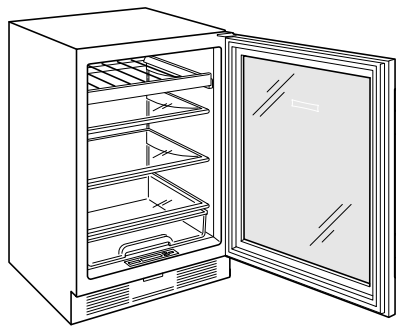

UC-24BG/O

FEATURES

Overlay design accepts cabinetry panels of all kinds

Compact unit fits in anywhere

Roller-glide wine shelf holds seven 750 ml bottles

Spill-proof glass shelves for easy clean-ups

Bright interior lighting

HANDLE ACCESSORIES

PRO

TUBULAR

PRODUCT DETAILS

REFRIGERATOR

- 1 Adjustable wine storage rack
- 2 Adjustable glass shelves
- 1 Stationary glass shelf
- Utility bin

PRODUCT SPECIFICATIONS

Model	UC-24BG/O
Dimensions	23 7/8"W x 34"H x 24"D
Door Clearance	23 3/8"
Weight	130 lbs
Refrigerator Capacity	6 cu. ft.
Electrical Supply	115 VAC, 60 Hz
Electrical Service	15 amp dedicated circuit
Wine Storage Capacity	7 Bottles
Receptacle	3-prong grounding-type

ELECTRICAL

NOTE: Dimensions in parenthesis are in millimeters unless otherwise specified

INTERIOR VIEW

This illustration is intended for interior reference only and may not represent the exterior of the model being specified.