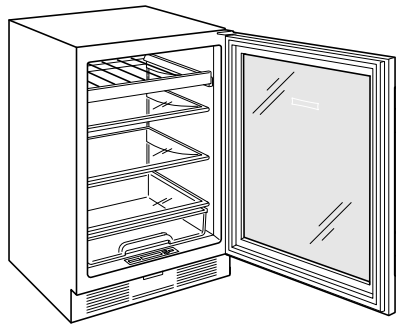

Store seven 750-ml wine bottles on each smooth roller-glide shelf

Keeps dairy, produce, and other perishables at their optimal temperature

Control brightness with soft-on LED lighting

Display beverages via a single, triple-pane and UV-resistant glass door

HANDLE ACCESSORIES

PRO

TUBULAR

PRODUCT DETAILS

REFRIGERATOR

- 1 adjustable wine storage rack
- 3 glass shelves (2 adjustable; 1 stationary)
- 1 storage bin

PRODUCT SPECIFICATIONS

Model	UC-24BG/O
Dimensions	23 7/8"W x 34"H x 24"D
Refrigerator Capacity	6 cu. ft.
Door Clearance	23 3/8"
Electrical Supply	115 VAC, 60 Hz
Electrical Service	15 amp dedicated circuit
Wine Storage Capacity	8 Bottles

ELECTRICAL

NOTE: Dimensions in parenthesis are in millimeters unless otherwise specified

INTERIOR VIEW

This illustration is intended for interior reference only and may not represent the exterior of the model being specified.