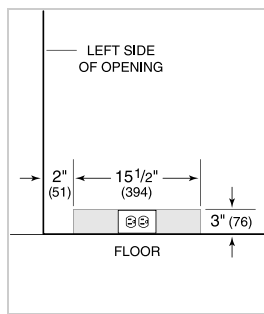

### REFRIGERATOR

- 1 Adjustable wine storage rack
- 2 Adjustable glass shelves
- 1 Stationary glass shelf
- Utility bin

**PRODUCT SPECIFICATIONS**

Model	UC-24BG/S
Dimensions	23 7/8"W x 34"H x 24"D
Door Clearance	23 3/8"
Weight	130 lbs
Refrigerator Capacity	6 cu. ft.
Electrical Supply	115 VAC, 60 Hz
Electrical Service	15 amp dedicated circuit
Wine Storage Capacity	7 Bottles
Receptacle	3-prong grounding-type

**ELECTRICAL**

NOTE: Dimensions in parenthesis are in millimeters unless otherwise specified

**INTERIOR VIEW**

This illustration is intended for interior reference only and may not represent the exterior of the model being specified.