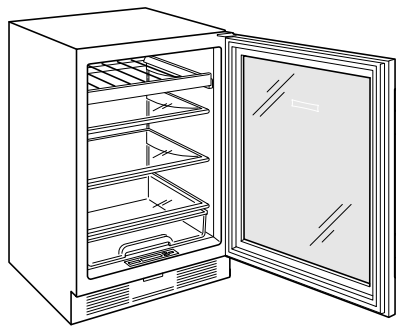

### REFRIGERATOR

- 1 Adjustable wine storage rack
- 2 Adjustable glass shelves
- 1 Stationary glass shelf
- Utility bin

**PRODUCT SPECIFICATIONS**

Model	UC-24BG/S
Dimensions	23 7/8"W x 34"H x 24"D
Door Clearance	23 3/8"
Weight	130 lbs
Refrigerator Capacity	6 cu. ft.
Electrical Supply	115 VAC, 60 Hz
Electrical Service	15 amp dedicated circuit
Wine Storage Capacity	7 Bottles
Receptacle	3-prong grounding-type

**ELECTRICAL**

NOTE: Dimensions in parenthesis are in millimeters unless otherwise specified

**INTERIOR VIEW**

This illustration is intended for interior reference only and may not represent the exterior of the model being specified.