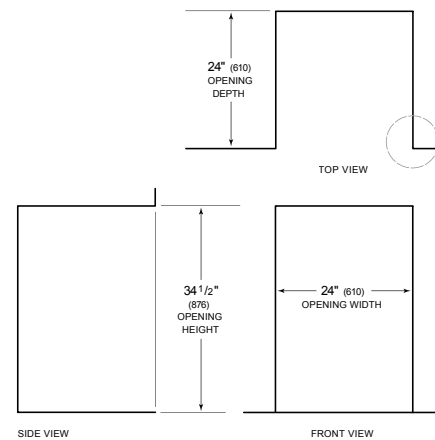

### REFRIGERATOR

- 1 Adjustable wine storage rack
- 2 Adjustable glass shelves
- 1 Stationary glass shelf
- Utility bin

**PRODUCT SPECIFICATIONS**

Model	UC-24BG/S
Dimensions	23 7/8"W x 34"H x 24"D
Door Clearance	23 3/8"
Weight	130 lbs
Refrigerator Capacity	6 cu. ft.
Electrical Supply	115 VAC, 60 Hz
Electrical Service	15 amp dedicated circuit
Wine Storage Capacity	7 Bottles
Receptacle	3-prong grounding-type

**ELECTRICAL**

NOTE: Dimensions in parenthesis are in millimeters unless otherwise specified

**INTERIOR VIEW**

This illustration is intended for interior reference only and may not represent the exterior of the model being specified.

**DIMENSIONS**

**STANDARD INSTALLATION**

NOTE: 3 1/2" (89) finished returns will be visible and should be finished to match cabin