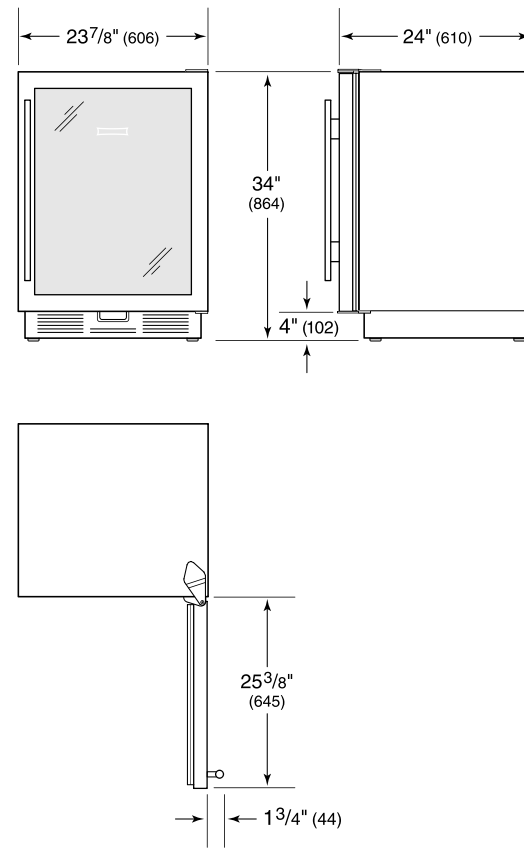

### REFRIGERATOR

- 1 Adjustable wine storage rack
- 2 Adjustable glass shelves
- 1 Stationary glass shelf
- Utility bin

**PRODUCT SPECIFICATIONS**

Model	UC-24BG/S
Dimensions	23 7/8"W x 34"H x 24"D
Door Clearance	23 3/8"
Weight	130 lbs
Refrigerator Capacity	6 cu. ft.
Electrical Supply	115 VAC, 60 Hz
Electrical Service	15 amp dedicated circuit
Wine Storage Capacity	7 Bottles
Receptacle	3-prong grounding-type

**ELECTRICAL**

NOTE: Dimensions in parenthesis are in millimeters unless otherwise specified

**INTERIOR VIEW**

This illustration is intended for interior reference only and may not represent the exterior of the model being specified.

**DIMENSIONS**

**STANDARD INSTALLATION**

NOTE: 3 1/2" (89) finished returns will be visible and should be finished to match cabin