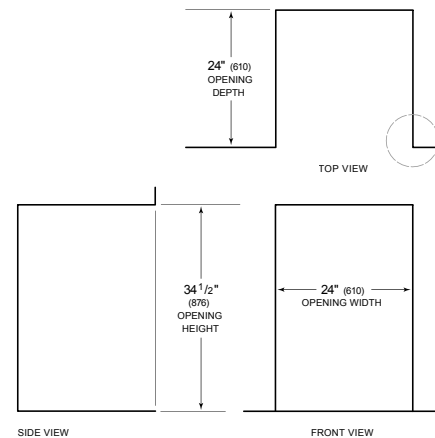

STANDARD INSTALLATION