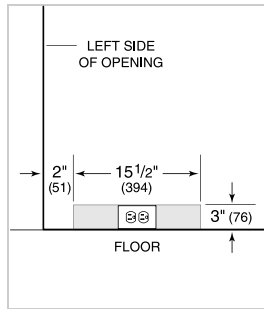

PRODUCT SPECIFICATIONS

Model	UC-24C
Dimensions	23 7/8"W x 34"H x 24"D
Door Clearance	23 3/8"
Weight	130 lbs
Refrigerator Capacity	3.6 cu. ft.
Freezer Capacity	1.1 cu. ft.
Electrical Supply	115 VAC, 60 Hz
Electrical Service	15 amp dedicated circuit
Wine Storage Capacity	8 Bottles
Receptacle	3-prong grounding-type

ELECTRICAL