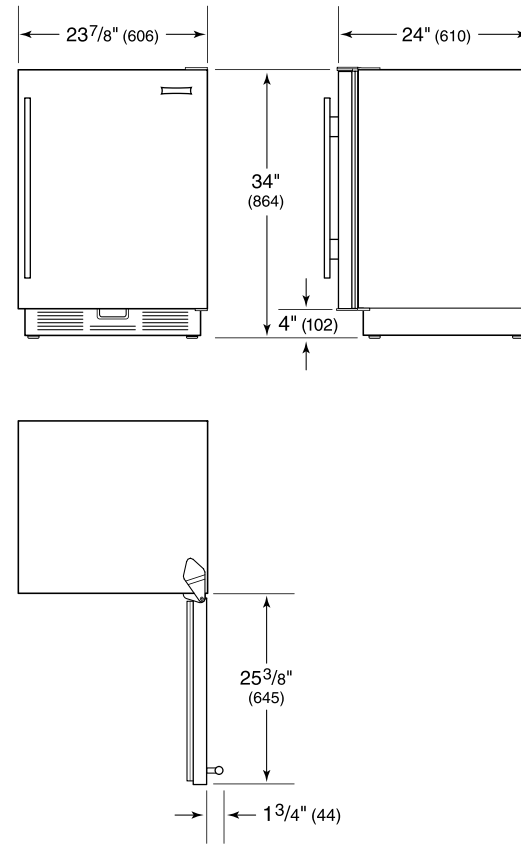

DIMENSIONS