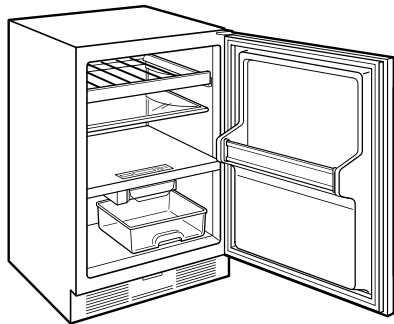

INTERIOR VIEW