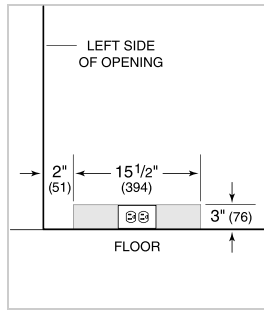

HANDLE ACCESSORIES

PRO

TUBULAR

PRODUCT SPECIFICATIONS

Model	424G/O
Dimensions	23 7/8"W x 34"H x 24"D
Door Clearance	25 3/8"
Weight	195 lbs
Electrical Supply	115 VAC, 60 Hz
Electrical Service	15 amp dedicated circuit
Wine Storage Capacity	46 Bottles

ELECTRICAL

NOTE: Dimensions in parenthesis are in millimeters unless otherwise specified

INTERIOR VIEW

This illustration is intended for interior reference only and may not represent the exterior of the model being specified.

DIMENSIONS

STANDARD INSTALLATION

NOTE: 3 1/2" (89) finished returns will be visible and should be finished to match cabin