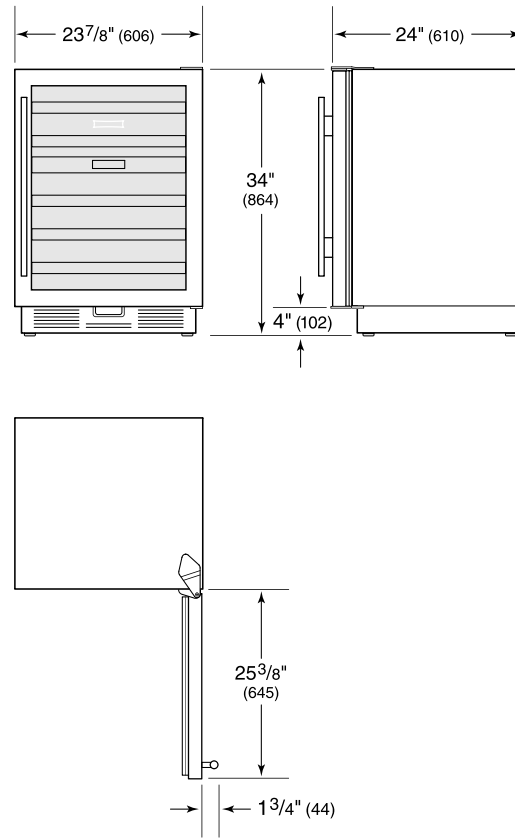

HANDLE ACCESSORIES

PRO

TUBULAR

PRODUCT SPECIFICATIONS

Model	424G/O
Dimensions	23 7/8"W x 34"H x 24"D
Door Clearance	25 3/8"
Weight	195 lbs
Electrical Supply	115 VAC, 60 Hz
Electrical Service	15 amp dedicated circuit
Wine Storage Capacity	46 Bottles

ELECTRICAL

NOTE: Dimensions in parenthesis are in millimeters unless otherwise specified

INTERIOR VIEW

This illustration is intended for interior reference only and may not represent the exterior of the model being specified.

DIMENSIONS

STANDARD INSTALLATION

NOTE: 3 1/2" (89) finished returns will be visible and should be finished to match cabin