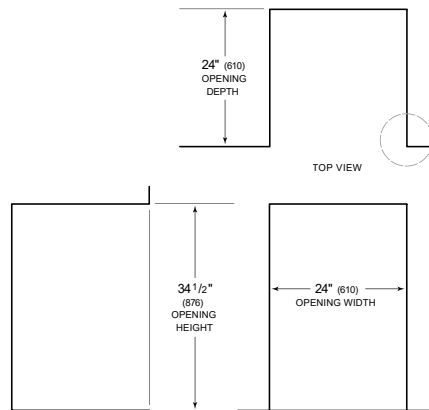

HANDLE ACCESSORIES

PRO

TUBULAR

PRODUCT SPECIFICATIONS

Model	424G/O
Dimensions	23 7/8"W x 34"H x 24"D
Door Clearance	25 3/8"
Weight	195 lbs
Electrical Supply	115 VAC, 60 Hz
Electrical Service	15 amp dedicated circuit
Wine Storage Capacity	46 Bottles

ELECTRICAL

NOTE: Dimensions in parenthesis are in millimeters unless otherwise specified

INTERIOR VIEW

This illustration is intended for interior reference only and may not represent the exterior of the model being specified.

DIMENSIONS

STANDARD INSTALLATION

NOTE: 3 1/2" (89) finished returns will be visible and should be finished to match cabin