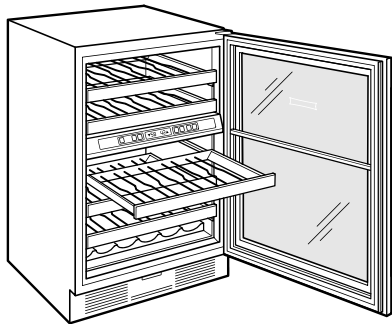

HANDLE ACCESSORIES

PRO

TUBULAR

PRODUCT SPECIFICATIONS

Model	424G/O
Dimensions	23 7/8"W x 34"H x 24"D
Door Clearance	25 3/8"
Weight	195 lbs
Electrical Supply	115 VAC, 60 Hz
Electrical Service	15 amp dedicated circuit
Wine Storage Capacity	46 Bottles

ELECTRICAL

NOTE: Dimensions in parenthesis are in millimeters unless otherwise specified

INTERIOR VIEW

This illustration is intended for interior reference only and may not represent the exterior of the model being specified.