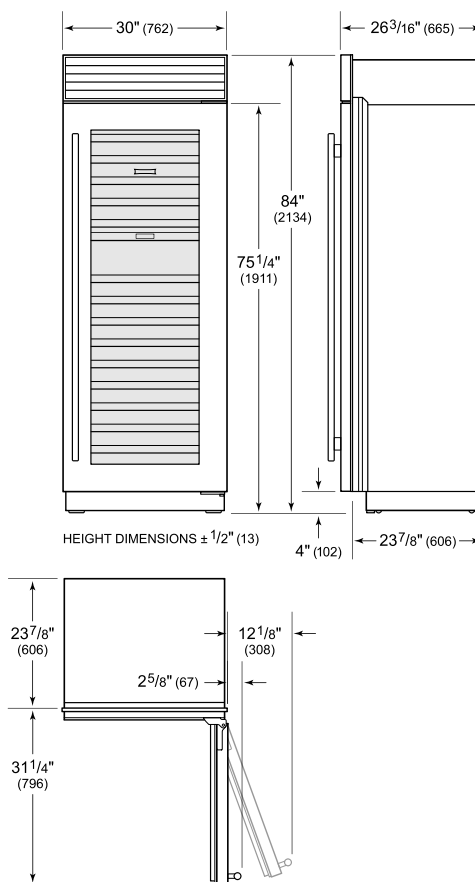

Model	CL3050W/S
Dimensions	30"W x 84"H x 24"D
Door Clearance	31 3/4"
Electrical Supply	115 VAC, 60 Hz
Electrical Service	15 amp dedicated circuit
Wine Storage Capacity	146 Bottles
Receptacle	3-prong grounding-type

ELECTRICAL

NOTE: Dimensions in parenthesis are in millimeters unless otherwise specified

INTERIOR VIEW

This illustration is intended for interior reference only and may not represent the exterior of the model being specified.

DIMENSIONS

STANDARD INSTALLATION

NOTE: 3 1/2" (89) finished returns will be visible and should be finished to match cabinetry. Shaded line represents profile of unit.