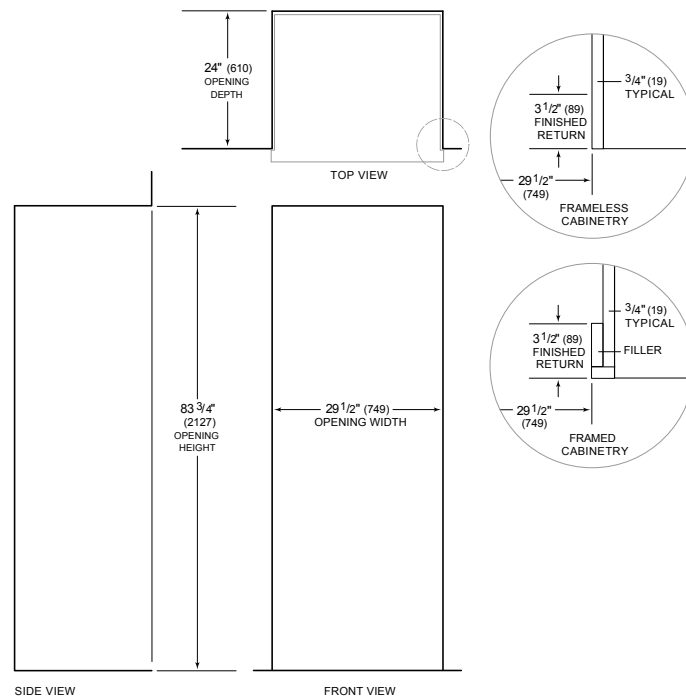

Model	CL3050W/S
Dimensions	30"W x 84"H x 24"D
Door Clearance	31 3/4"
Electrical Supply	115 VAC, 60 Hz
Electrical Service	15 amp dedicated circuit
Wine Storage Capacity	146 Bottles
Receptacle	3-prong grounding-type

ELECTRICAL

NOTE: Dimensions in parenthesis are in millimeters unless otherwise specified

INTERIOR VIEW

This illustration is intended for interior reference only and may not represent the exterior of the model being specified.

DIMENSIONS

STANDARD INSTALLATION

NOTE: 3 1/2" (89) finished returns will be visible and should be finished to match cabinetry. Shaded line represents profile of unit.