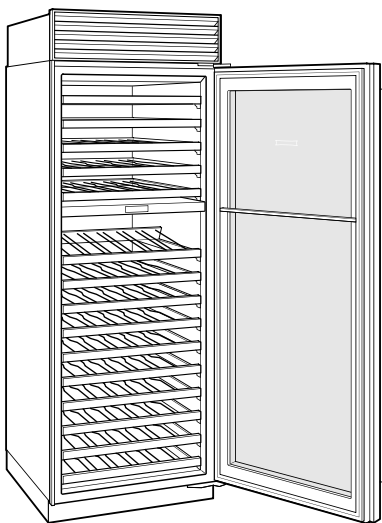

INTERIOR VIEW

This illustration is intended for interior reference only and may not represent the exterior of the model being specified.