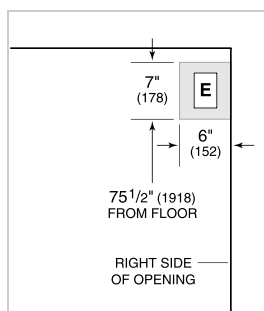

Model	CL3050W/S
Dimensions	30"W x 84"H x 24"D
Door Clearance	31 3/4"
Electrical Supply	115 VAC, 60 Hz
Electrical Service	15 amp dedicated circuit
Wine Storage Capacity	146 Bottles
Receptacle	3-prong grounding-type

ELECTRICAL

NOTE: Dimensions in parenthesis are in millimeters unless otherwise specified

INTERIOR VIEW

This illustration is intended for interior reference only and may not represent the exterior of the model being specified.

DIMENSIONS

STANDARD INSTALLATION

NOTE: 3 1/2" (89) finished returns will be visible and should be finished to match cabinetry. Shaded line represents profile of unit.