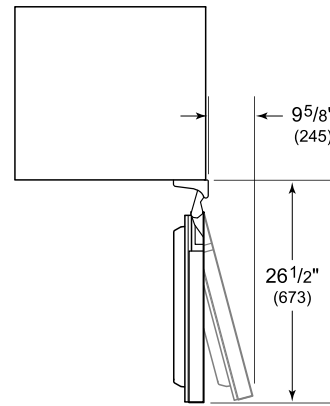

HEIGHT DIMENSIONS ± 1/2" (13)