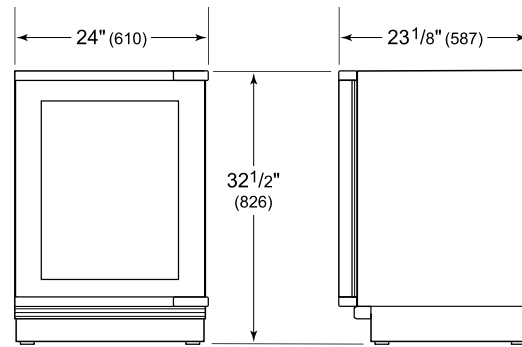

DIMENSIONS