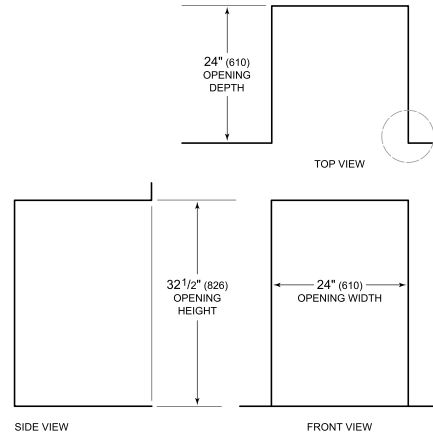

STANDARD INSTALLATION