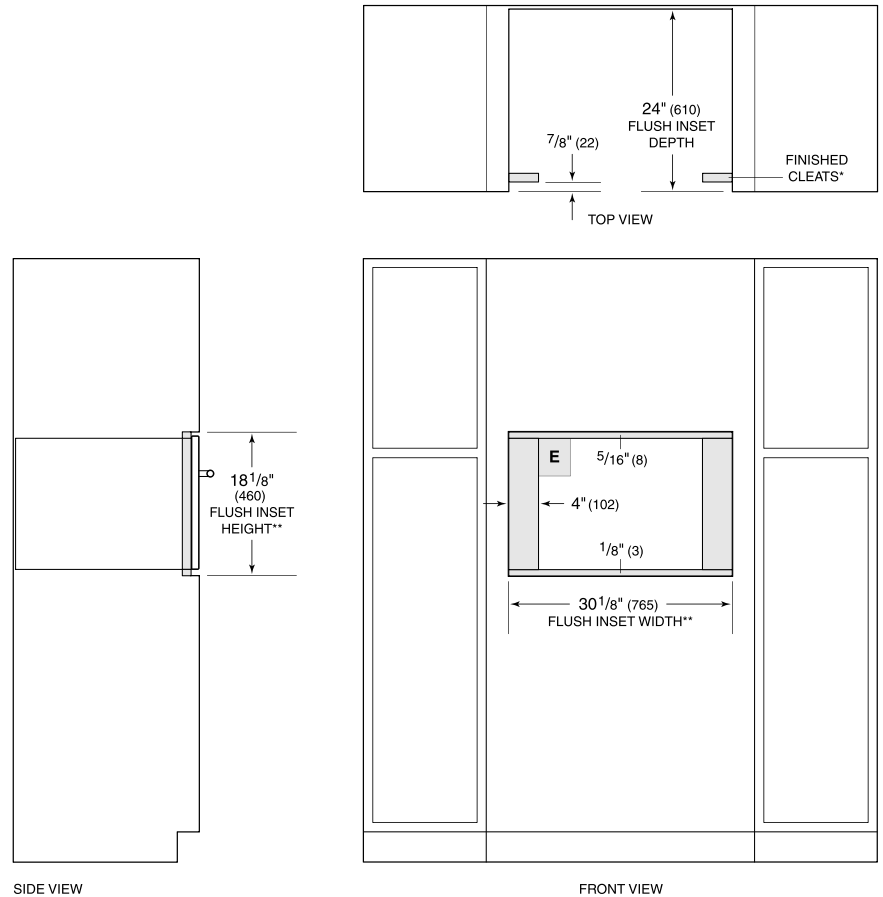

## PRODUCT SPECIFICATIONS

Model	CSO30CM/S
Dimensions	29 7/8"W x 17 7/8"H x 21 1/2"D
Oven Interior Dimensions	17 7/8"W x 11"H x 15 3/4"D
Overall Capacity	1.8 cu. ft.
Door Clearance	14 3/16"
Weight	91 lbs
Electrical Supply	240/208 VAC, 60 Hz
Electrical Service	20 amp dedicated circuit
Power Cord Length	6 Feet
Receptacle	NEMA 6-20R grounding-type

## ELECTRICAL

**NOTE:** Dimensions in parenthesis are in millimeters unless otherwise specified

## DIMENSIONS

## FLUSH INSTALLATION

SIDE VIEW

FRONT VIEW

\*Will be visible and should be finished to match cabinetry.  
 \*\*Dimension provides minimum reveals.