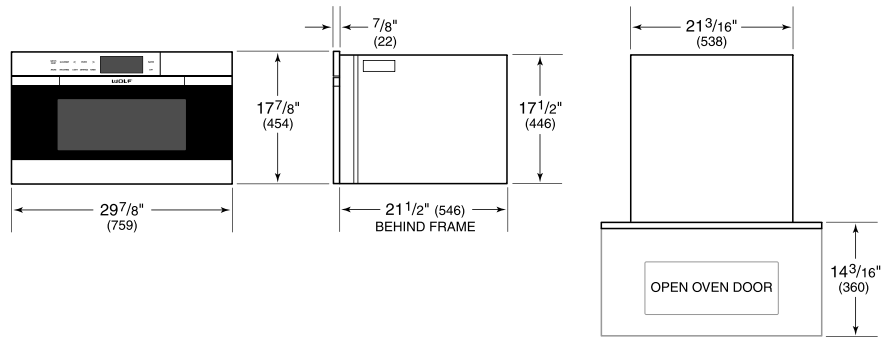

## PRODUCT SPECIFICATIONS

Model	CSO30CM/S
Dimensions	29 7/8"W x 17 7/8"H x 21 1/2"D
Oven Interior Dimensions	17 7/8"W x 11"H x 15 3/4"D
Overall Capacity	1.8 cu. ft.
Door Clearance	14 3/16"
Weight	91 lbs
Electrical Supply	240/208 VAC, 60 Hz
Electrical Service	20 amp dedicated circuit
Power Cord Length	6 Feet
Receptacle	NEMA 6-20R grounding-type

## ELECTRICAL

**NOTE:** Dimensions in parenthesis are in millimeters unless otherwise specified

## DIMENSIONS