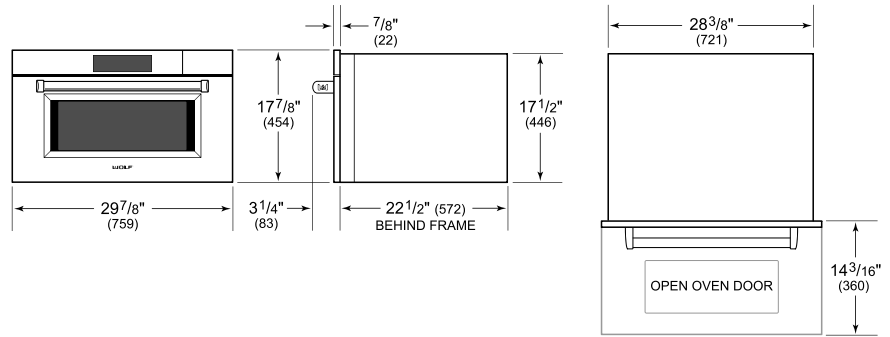

Broiler Rack

Descaling Solution

Enameled Broiler Pan

Perforated Pan - 12 3/4" x 1 1/2" x 7"

Perforated Pan - 24 3/4" x 1 3/8" x 14 1/2"

Solid Pan - 12 3/4" x 1 1/2" x 7"

Solid Pan - 24 3/4" x 1 3/8" x 14 1/2"

Standard Oven Rack

Temperature Probe

Accessories available through an authorized dealer.

For local dealer information, visit subzero-wolf.com/locator.

PRODUCT SPECIFICATIONS

Model	CSOP3050PM/S/P
Dimensions	29 7/8"W x 17 7/8"H x 22 1/2"D
Oven Interior Dimensions	25 1/4"W x 10 3/4"H x 15 1/8"D
Overall Capacity	2.4 cu. ft.
Usable Capacity	1.8 cu. ft.
Door Clearance	14 3/16"
Weight	91 lbs
Electrical Supply	240/208 VAC, 60 Hz
Electrical Service	20 amp dedicated circuit
drain-line	10' (3 m) corrugated drain tubing
Plumbing Supply	6.5' (2 m) braided tubing with 3/8" female compression fitting
Plumbing Pressure	15–145 psi
Conduit Length	4 Feet

ELECTRICAL

PLUMBING

NOTE: Dimensions in parenthesis are in millimeters unless otherwise specified

DIMENSIONS

STANDARD INSTALLATION

NOTE: Location of electrical supply within opening may require additional cabinet depth.