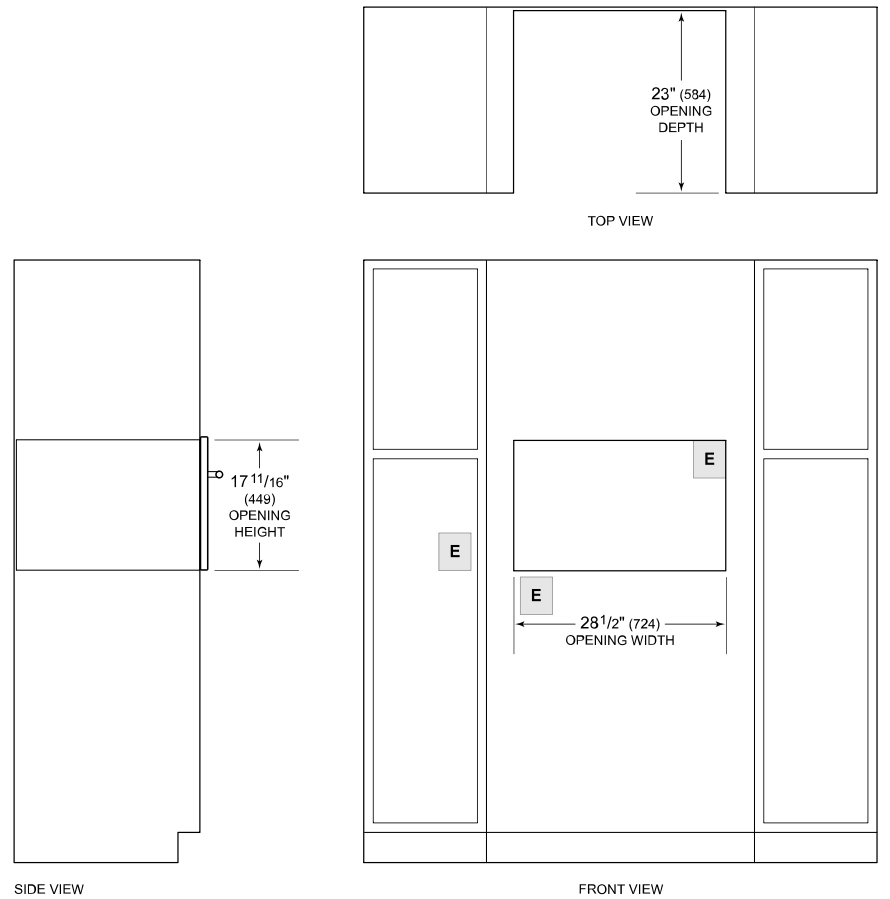

Oven features a 1750-watt recessed broil element with multiple settings

2.4 cubic-foot oven cavity allows multiple dishes to be placed side by side at once

1889-watt dual convection system ensures even, multi-rack baking and consistent results

Broiler Rack

Descaling Solution

Enameled Broiler Pan

Perforated Pan - 12 3/4" x 1 1/2" x 7"

Perforated Pan - 24 3/4" x 1 3/8" x 14 1/2"

Solid Pan - 12 3/4" x 1 1/2" x 7"

Solid Pan - 24 3/4" x 1 3/8" x 14 1/2"

Standard Oven Rack

Temperature Probe

Accessories available through an authorized dealer.

For local dealer information, visit subzero-wolf.com/locator.

PRODUCT SPECIFICATIONS

Model	CSOP3050PM/S/P
Dimensions	29 7/8"W x 17 7/8"H x 22 1/2"D
Oven Interior Dimensions	25 1/4"W x 10 3/4"H x 15 1/8"D
Overall Capacity	2.4 cu. ft.
Usable Capacity	1.8 cu. ft.
Door Clearance	14 3/16"
Weight	91 lbs
Electrical Supply	240/208 VAC, 60 Hz
Electrical Service	20 amp dedicated circuit
drain-line	10' (3 m) corrugated drain tubing
Plumbing Supply	6.5' (2 m) braided tubing with 3/8" female compression fitting
Plumbing Pressure	15–145 psi
Conduit Length	4 Feet

ELECTRICAL

PLUMBING

NOTE: Dimensions in parenthesis are in millimeters unless otherwise specified

DIMENSIONS

STANDARD INSTALLATION

NOTE: Location of electrical supply within opening may require additional cabinet depth.