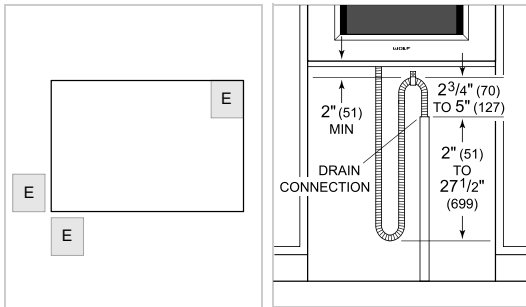

Broiler Rack

Descaling Solution

Enameled Broiler Pan

Perforated Pan - 12 3/4" x 1 1/2" x 7"

Perforated Pan - 24 3/4" x 1 3/8" x 14 1/2"

Solid Pan - 12 3/4" x 1 1/2" x 7"

Solid Pan - 24 3/4" x 1 3/8" x 14 1/2"

Standard Oven Rack

Temperature Probe

Accessories available through an authorized dealer.

For local dealer information, visit subzero-wolf.com/locator.

PRODUCT SPECIFICATIONS

Model	CSOP3050PM/S/P
Dimensions	29 7/8"W x 17 7/8"H x 22 1/2"D
Oven Interior Dimensions	25 1/4"W x 10 3/4"H x 15 1/8"D
Overall Capacity	2.4 cu. ft.
Usable Capacity	1.8 cu. ft.
Door Clearance	14 3/16"
Weight	91 lbs
Electrical Supply	240/208 VAC, 60 Hz
Electrical Service	20 amp dedicated circuit
drain-line	10' (3 m) corrugated drain tubing
Plumbing Supply	6.5' (2 m) braided tubing with 3/8" female compression fitting
Plumbing Pressure	15–145 psi
Conduit Length	4 Feet

ELECTRICAL

PLUMBING

NOTE: Dimensions in parenthesis are in millimeters unless otherwise specified

DIMENSIONS

STANDARD INSTALLATION

NOTE: Location of electrical supply within opening may require additional cabinet depth.