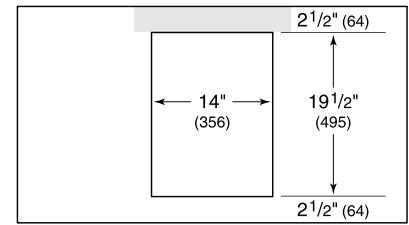

Easy to clean black ceramic glass surface

Integrated design, slim 15" width pairs well with other Wolf modules

COOKTOP SPECIFICATIONS

- 1 - 1200 W Element
- 1 - 700/2200 W Element

PRODUCT SPECIFICATIONS

Model	CE152TF/S
Dimensions	15"W x 3 1/2"H x 21"D
Weight	30 lbs
Electrical Supply	3-wire, 240 VAC, 60 Hz
Electrical Service	20 amp dedicated circuit
Conduit Length	4 Feet

ELECTRICAL

NOTE: Dimensions in parenthesis are in millimeters unless otherwise specified

DIMENSIONS

STANDARD INSTALLATION

COUNTERTOP CUT-OUT

SIDE VIEW

FRONT VIEW

NOTE: Shaded area above countertop indicates minimum clearance to combustible surfaces, combustible materials cannot be located within this area.