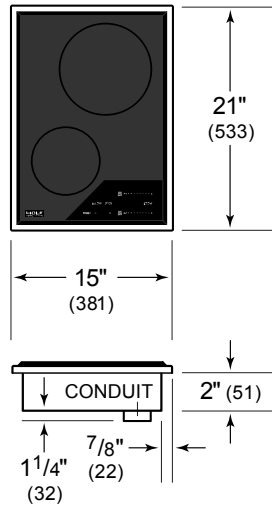

Easy to clean black ceramic glass surface

Integrated design, slim 15" width pairs well with other Wolf modules

COOKTOP SPECIFICATIONS

- 1 - 1200 W Element
- 1 - 700/2200 W Element

PRODUCT SPECIFICATIONS

Model	CE152TF/S
Dimensions	15"W x 3 1/2"H x 21"D
Weight	30 lbs
Electrical Supply	3-wire, 240 VAC, 60 Hz
Electrical Service	20 amp dedicated circuit
Conduit Length	4 Feet

ELECTRICAL

NOTE: Dimensions in parenthesis are in millimeters unless otherwise specified

DIMENSIONS

STANDARD INSTALLATION

COUNTERTOP CUT-OUT

SIDE VIEW

FRONT VIEW

NOTE: Shaded area above countertop indicates minimum clearance to combustible surfaces, combustible materials cannot be located within this area.