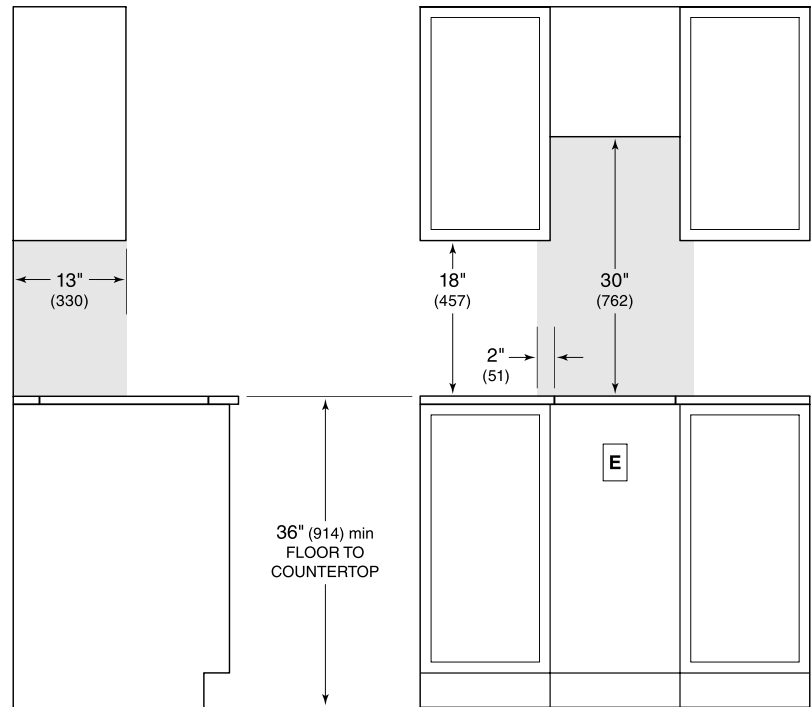

Easy to clean black ceramic glass surface

Integrated design, slim 15" width pairs well with other Wolf modules

COOKTOP SPECIFICATIONS

- 1 - 1200 W Element
- 1 - 700/2200 W Element

PRODUCT SPECIFICATIONS

Model	CE152TF/S
Dimensions	15"W x 3 1/2"H x 21"D
Weight	30 lbs
Electrical Supply	3-wire, 240 VAC, 60 Hz
Electrical Service	20 amp dedicated circuit
Conduit Length	4 Feet

ELECTRICAL

NOTE: Dimensions in parenthesis are in millimeters unless otherwise specified

DIMENSIONS

STANDARD INSTALLATION

COUNTERTOP CUT-OUT

SIDE VIEW

FRONT VIEW

NOTE: Shaded area above countertop indicates minimum clearance to combustible surfaces, combustible materials cannot be located within this area.