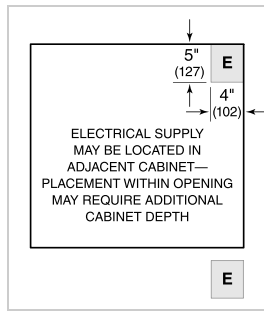

Temperature Probe

Accessories available through an authorized dealer.

For local dealer information, visit [subzero-wolf.com/locator](https://subzero-wolf.com/locator).

**PRODUCT SPECIFICATIONS**

Model	DO3050CM/S
Dimensions	29 7/8"W x 50 7/8"H x 23"D
Oven 1 Interior Dimensions	25 1/4"W x 17 1/2"H x 19 7/8"D
Oven 2 Interior Dimensions	25 1/4"W x 17 1/2"H x 19 7/8"D
Overall Capacity	5.1 cu. ft.
Usable Capacity	3.3 cu. ft.
Door Clearance	21 3/8"
Electrical Supply	240/208 VAC, 60 Hz
Electrical Service	50 amp dedicated circuit
Conduit Length	5 Feet

**DIMENSIONS**

**ELECTRICAL**

**NOTE:** Dimensions in parenthesis are in millimeters unless otherwise specified

**STANDARD INSTALLATION**

**NOTE:** Location of electrical supply within opening may require additional cabinet depth.