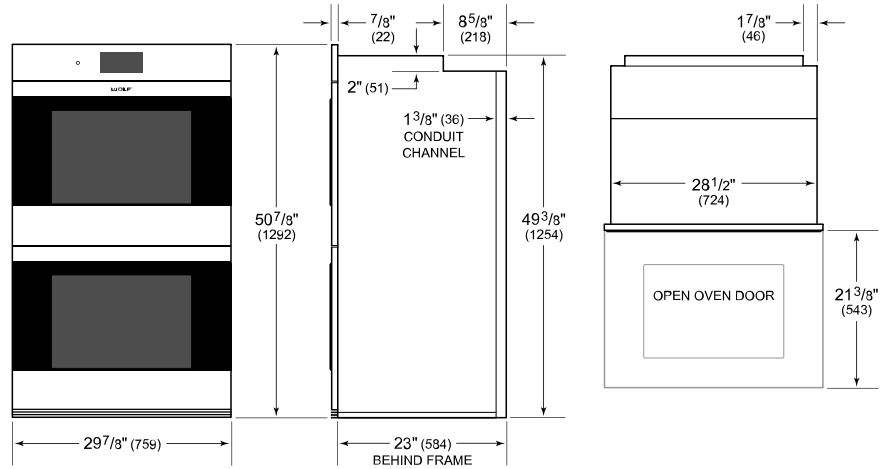

Temperature Probe

Accessories available through an authorized dealer.

For local dealer information, visit [subzero-wolf.com/locator](https://subzero-wolf.com/locator).

**PRODUCT SPECIFICATIONS**

Model	DO3050CM/S
Dimensions	29 7/8"W x 50 7/8"H x 23"D
Oven 1 Interior Dimensions	25 1/4"W x 17 1/2"H x 19 7/8"D
Oven 2 Interior Dimensions	25 1/4"W x 17 1/2"H x 19 7/8"D
Overall Capacity	5.1 cu. ft.
Usable Capacity	3.3 cu. ft.
Door Clearance	21 3/8"
Electrical Supply	240/208 VAC, 60 Hz
Electrical Service	50 amp dedicated circuit
Conduit Length	5 Feet

**DIMENSIONS**

**ELECTRICAL**

**NOTE:** Dimensions in parenthesis are in millimeters unless otherwise specified

**STANDARD INSTALLATION**

**NOTE:** Location of electrical supply within opening may require additional cabinet depth.