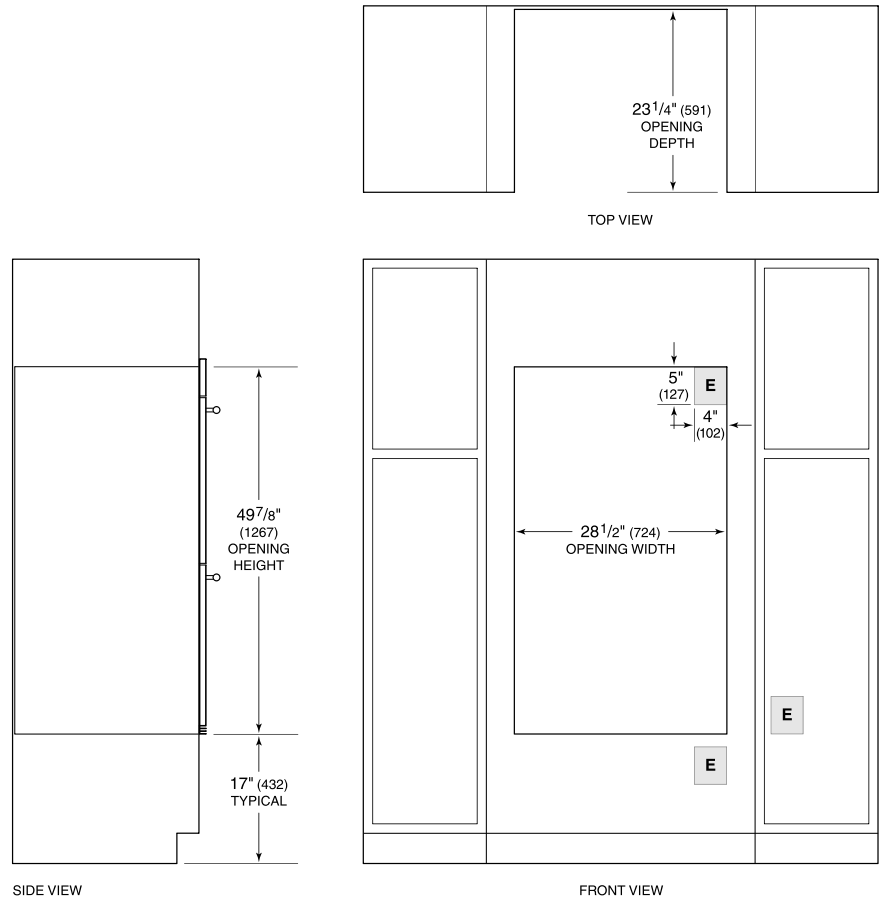

Ensures excellent visibility via three bright halogen lights and large, triple-panel-glass door windows

Master your technique with tips and recipes from the Mastering the M Series Oven guide

Temperature Probe

Accessories available through an authorized dealer.

For local dealer information, visit [subzero-wolf.com/locator](https://subzero-wolf.com/locator).

**PRODUCT SPECIFICATIONS**

Model	DO3050CM/S
Dimensions	29 7/8"W x 50 7/8"H x 23"D
Oven 1 Interior Dimensions	25 1/4"W x 17 1/2"H x 19 7/8"D
Oven 2 Interior Dimensions	25 1/4"W x 17 1/2"H x 19 7/8"D
Overall Capacity	5.1 cu. ft.
Usable Capacity	3.3 cu. ft.
Door Clearance	21 3/8"
Electrical Supply	240/208 VAC, 60 Hz
Electrical Service	50 amp dedicated circuit
Conduit Length	5 Feet

**DIMENSIONS**

**ELECTRICAL**

**NOTE:** Dimensions in parenthesis are in millimeters unless otherwise specified

**STANDARD INSTALLATION**

**NOTE:** Location of electrical supply within opening may require additional cabinet depth.