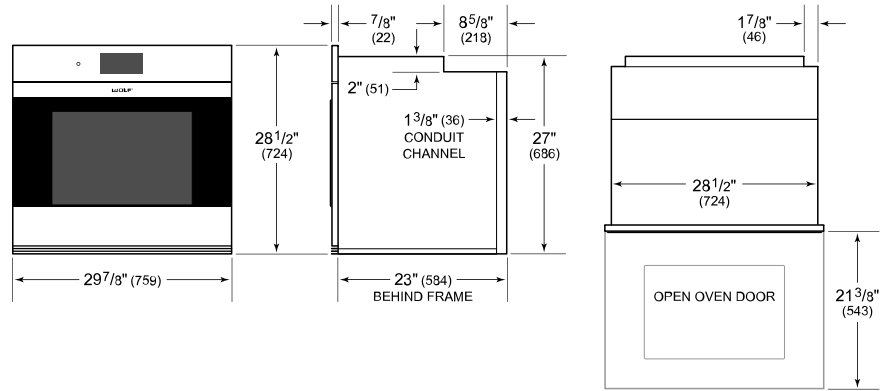

Model	SO3050CM/S
Dimensions	29 7/8"W x 28 1/2"H x 23"D
Oven 1 Interior Dimensions	25 1/4"W x 17 1/2"H x 19 7/8"D
Overall Capacity	5.1 cu. ft.
Usable Capacity	3.3 cu. ft.
Door Clearance	21 3/8"
Electrical Supply	grounded, 240/208 VAC, 60 Hz
Electrical Service	30 amp dedicated circuit
Conduit Length	4 Feet

**ELECTRICAL**

**NOTE:** Dimensions in parenthesis are in millimeters unless otherwise specified

**DIMENSIONS**

**FLUSH INSTALLATION**

SIDE VIEW

FRONT VIEW

\*1" (25) minimum depth. Shaded areas will be visible and should be finished to match cabinetry.

\*\*Dimension provides minimum reveals.

NOTE: Location of electrical supply within opening may require additional cabinet depth.