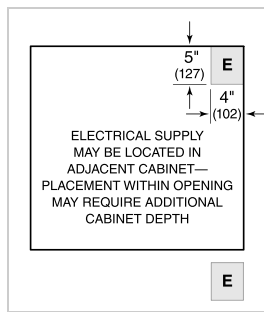

Model	SO3050CM/S
Dimensions	29 7/8"W x 28 1/2"H x 23"D
Oven 1 Interior Dimensions	25 1/4"W x 17 1/2"H x 19 7/8"D
Overall Capacity	5.1 cu. ft.
Usable Capacity	3.3 cu. ft.
Door Clearance	21 3/8"
Electrical Supply	grounded, 240/208 VAC, 60 Hz
Electrical Service	30 amp dedicated circuit
Conduit Length	4 Feet

**ELECTRICAL**

**NOTE:** Dimensions in parenthesis are in millimeters unless otherwise specified

**DIMENSIONS**

**FLUSH INSTALLATION**

SIDE VIEW

FRONT VIEW

\*1" (25) minimum depth. Shaded areas will be visible and should be finished to match cabinetry.