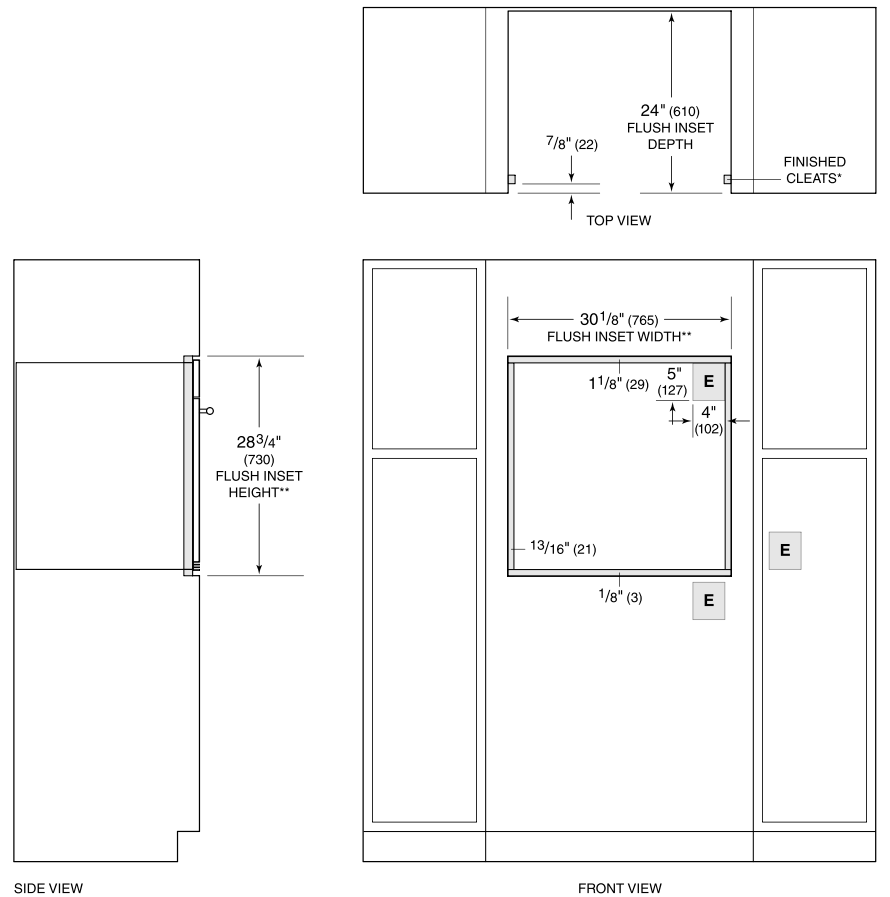

Ensures excellent visibility via three bright halogen lights and large, triple-panel-glass door windows

Master your technique with tips and recipes from the Mastering the M Series Oven guide

Model	SO3050CM/S
Dimensions	29 7/8"W x 28 1/2"H x 23"D
Oven 1 Interior Dimensions	25 1/4"W x 17 1/2"H x 19 7/8"D
Overall Capacity	5.1 cu. ft.
Usable Capacity	3.3 cu. ft.
Door Clearance	21 3/8"
Electrical Supply	grounded, 240/208 VAC, 60 Hz
Electrical Service	30 amp dedicated circuit
Conduit Length	4 Feet

**ELECTRICAL**

**NOTE:** Dimensions in parenthesis are in millimeters unless otherwise specified

**DIMENSIONS**

**FLUSH INSTALLATION**

SIDE VIEW

FRONT VIEW

\*1" (25) minimum depth. Shaded areas will be visible and should be finished to match cabinetry.

\*\*Dimension provides minimum reveals.

NOTE: Location of electrical supply within opening may require additional cabinet depth.