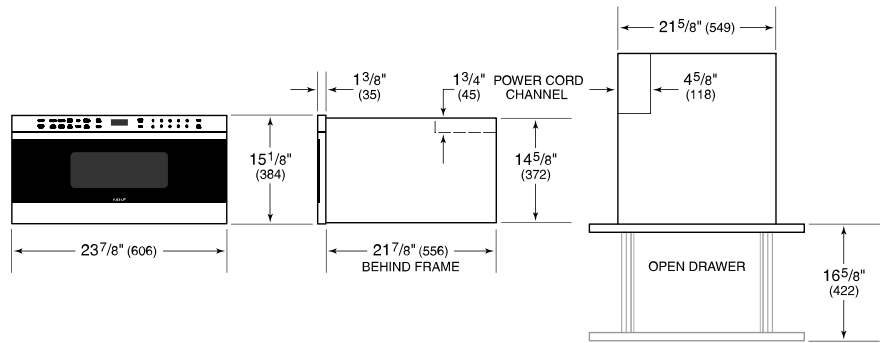

Fits a 9x13 pan and up to a 7" tall glass or dish for additional cooking flexibility

Install into surrounding cabinetry to coordinate with other Wolf built-in ovens and warming drawers

Installs can be lowered due to control panel lock providing extra safety

Model	MD24TE/S
Dimensions	23 7/8"W x 15 1/8"H x 21 7/8"D
Capacity	1.2 cu. ft.
Weight	99 lbs
Electrical Supply	120 VAC, 60 Hz
Electrical Service	15 amp dedicated circuit
Power Cord Length	4 Feet
Receptacle	3-prong grounding-type

**ELECTRICAL**

**NOTE:** Dimensions in parenthesis are in millimeters unless otherwise specified

**DIMENSIONS**

**FLUSH INSTALLATION**

SIDE VIEW

FRONT VIEW

\*Will be visible and should be finished to match cabinetry.  
 \*\*Dimension provides minimum reveals.