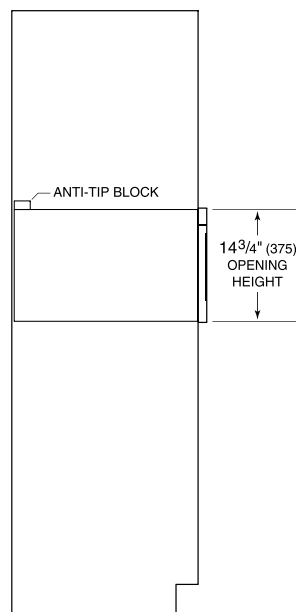

Fits a 9x13 pan and up to a 7" tall glass or dish for additional cooking flexibility

Install into surrounding cabinetry to coordinate with other Wolf built-in ovens and warming drawers

Installs can be lowered due to control panel lock providing extra safety

ACCESSORIES

Flush Inset Vent

Accessories available through an authorized dealer.

For local dealer information, visit subzero-wolf.com/locator.

PRODUCT SPECIFICATIONS

Model	MD24TE/S
Dimensions	23 7/8"W x 15 1/8"H x 21 7/8"D
Capacity	1.2 cu. ft.
Weight	99 lbs
Electrical Supply	120 VAC, 60 Hz
Electrical Service	15 amp dedicated circuit
Power Cord Length	4 Feet
Receptacle	3-prong grounding-type

ELECTRICAL

NOTE: Dimensions in parenthesis are in millimeters unless otherwise specified

DIMENSIONS

STANDARD INSTALLATION

TOP VIEW

SIDE VIEW

FRONT VIEW