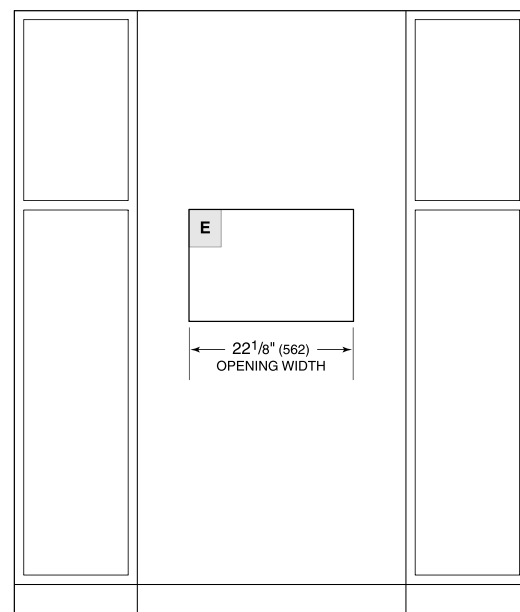

Fits a 9x13 pan and up to a 7" tall glass or dish for additional cooking flexibility

Install into surrounding cabinetry to coordinate with other Wolf built-in ovens and warming drawers

Installs can be lowered due to control panel lock providing extra safety

ACCESSORIES

Flush Inset Vent

Accessories available through an authorized dealer.

For local dealer information, visit subzero-wolf.com/locator.

PRODUCT SPECIFICATIONS

Model	MD24TE/S
Dimensions	23 7/8"W x 15 1/8"H x 21 7/8"D
Capacity	1.2 cu. ft.
Weight	99 lbs
Electrical Supply	120 VAC, 60 Hz
Electrical Service	15 amp dedicated circuit
Power Cord Length	4 Feet
Receptacle	3-prong grounding-type

ELECTRICAL

NOTE: Dimensions in parenthesis are in millimeters unless otherwise specified

DIMENSIONS

STANDARD INSTALLATION

TOP VIEW

SIDE VIEW

FRONT VIEW