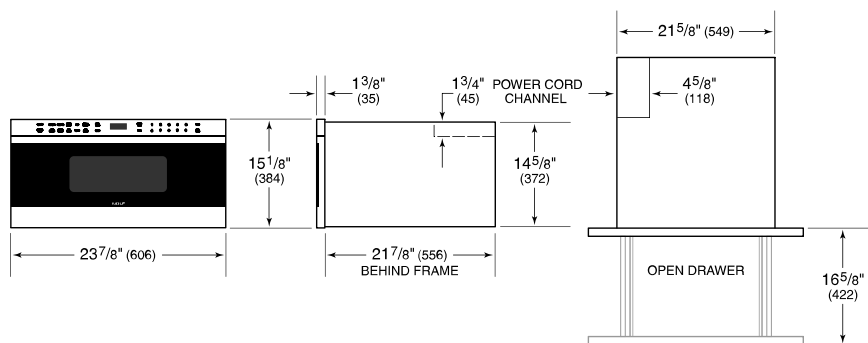

Fits a 9x13 pan and up to a 7" tall glass or dish for additional cooking flexibility

Install into surrounding cabinetry to coordinate with other Wolf built-in ovens and warming drawers

Installs can be lowered due to control panel lock providing extra safety

ACCESSORIES

Flush Inset Vent

Accessories available through an authorized dealer.

For local dealer information, visit subzero-wolf.com/locator.

PRODUCT SPECIFICATIONS

Model	MD24TE/S
Dimensions	23 7/8"W x 15 1/8"H x 21 7/8"D
Capacity	1.2 cu. ft.
Weight	99 lbs
Electrical Supply	120 VAC, 60 Hz
Electrical Service	15 amp dedicated circuit
Power Cord Length	4 Feet
Receptacle	3-prong grounding-type

ELECTRICAL

NOTE: Dimensions in parenthesis are in millimeters unless otherwise specified

DIMENSIONS

STANDARD INSTALLATION

TOP VIEW

SIDE VIEW

FRONT VIEW