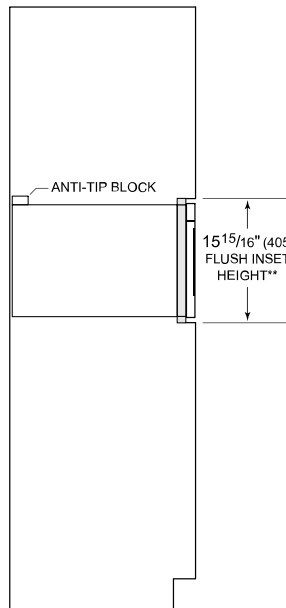

Fits a 9x13 pan and up to a 7" tall glass or dish for additional cooking flexibility

Install into surrounding cabinetry to coordinate with other Wolf built-in ovens and warming drawers

Installs can be lowered due to control panel lock providing extra safety

ACCESSORIES

Flush Inset Vent

Accessories available through an authorized dealer.

For local dealer information, visit subzero-wolf.com/locator.

PRODUCT SPECIFICATIONS

Model	MD30TE/S
Dimensions	29 7/8"W x 15 1/8"H x 21 7/8"D
Capacity	1.2 cu. ft.
Weight	96 lbs
Electrical Supply	120 VAC, 60 Hz
Electrical Service	15 amp dedicated circuit
Power Cord Length	4 Feet
Receptacle	3-prong grounding-type

ELECTRICAL

NOTE: Dimensions in parenthesis are in millimeters unless otherwise specified

DIMENSIONS

FLUSH INSTALLATION

SIDE VIEW

FRONT VIEW

*Will be visible and should be finished to match cabinetry.
 **Dimension provides minimum reveals.