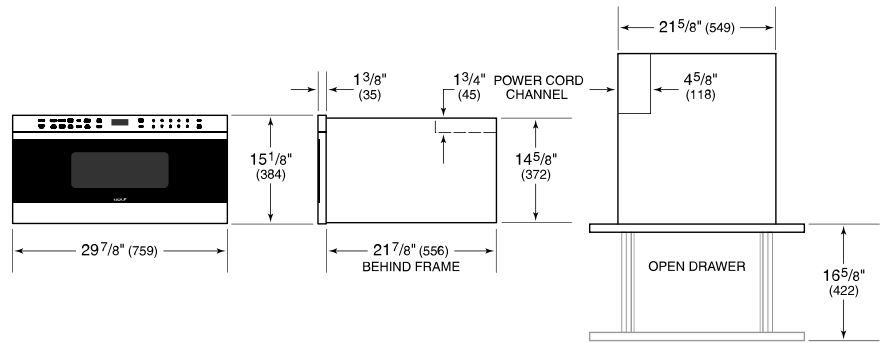

Fits a 9x13 pan and up to a 7" tall glass or dish for additional cooking flexibility

Install into surrounding cabinetry to coordinate with other Wolf built-in ovens and warming drawers

Installs can be lowered due to control panel lock providing extra safety

ACCESSORIES

Flush Inset Vent

Accessories available through an authorized dealer.

For local dealer information, visit subzero-wolf.com/locator.

PRODUCT SPECIFICATIONS

Model	MD30TE/S
Dimensions	29 7/8"W x 15 1/8"H x 21 7/8"D
Capacity	1.2 cu. ft.
Weight	96 lbs
Electrical Supply	120 VAC, 60 Hz
Electrical Service	15 amp dedicated circuit
Power Cord Length	4 Feet
Receptacle	3-prong grounding-type

ELECTRICAL

NOTE: Dimensions in parenthesis are in millimeters unless otherwise specified

DIMENSIONS

FLUSH INSTALLATION

SIDE VIEW

FRONT VIEW

*Will be visible and should be finished to match cabinetry.
 **Dimension provides minimum reveals.