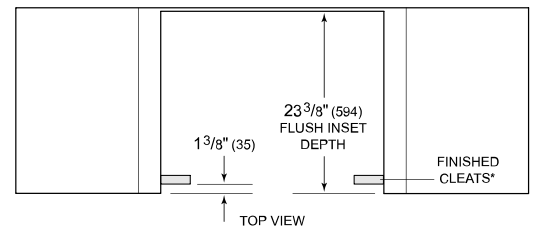

ACCESSORIES

Flush Inset Vent

Accessories available through an authorized dealer.

For local dealer information, visit subzero-wolf.com/locator.

PRODUCT SPECIFICATIONS

Model	MD30TE/S
Dimensions	29 7/8"W x 15 1/8"H x 21 7/8"D
Capacity	1.2 cu. ft.
Weight	96 lbs
Electrical Supply	120 VAC, 60 Hz
Electrical Service	15 amp dedicated circuit
Power Cord Length	4 Feet
Receptacle	3-prong grounding-type

ELECTRICAL

NOTE: Dimensions in parenthesis are in millimeters unless otherwise specified

DIMENSIONS

FLUSH INSTALLATION

SIDE VIEW

FRONT VIEW

*Will be visible and should be finished to match cabinetry.
 **Dimension provides minimum reveals.