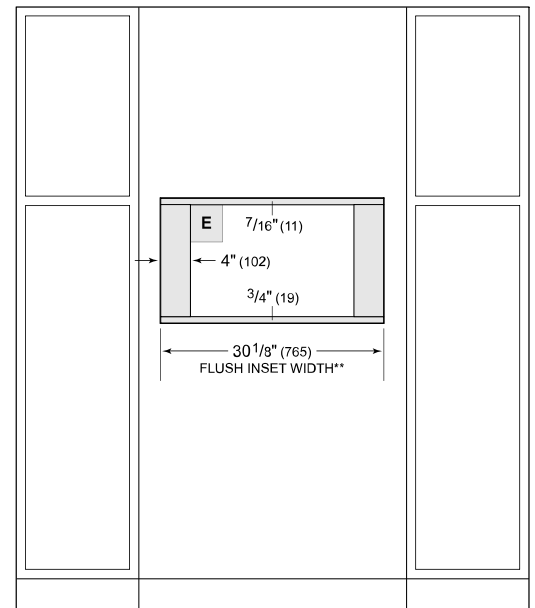

Fits a 9x13 pan and up to a 7" tall glass or dish for additional cooking flexibility

Install into surrounding cabinetry to coordinate with other Wolf built-in ovens and warming drawers

Installs can be lowered due to control panel lock providing extra safety

ACCESSORIES

Flush Inset Vent

Accessories available through an authorized dealer.

For local dealer information, visit subzero-wolf.com/locator.

PRODUCT SPECIFICATIONS

Model	MD30TE/S
Dimensions	29 7/8"W x 15 1/8"H x 21 7/8"D
Capacity	1.2 cu. ft.
Weight	96 lbs
Electrical Supply	120 VAC, 60 Hz
Electrical Service	15 amp dedicated circuit
Power Cord Length	4 Feet
Receptacle	3-prong grounding-type

ELECTRICAL

NOTE: Dimensions in parenthesis are in millimeters unless otherwise specified

DIMENSIONS

FLUSH INSTALLATION

SIDE VIEW

FRONT VIEW

*Will be visible and should be finished to match cabinetry.
 **Dimension provides minimum reveals.