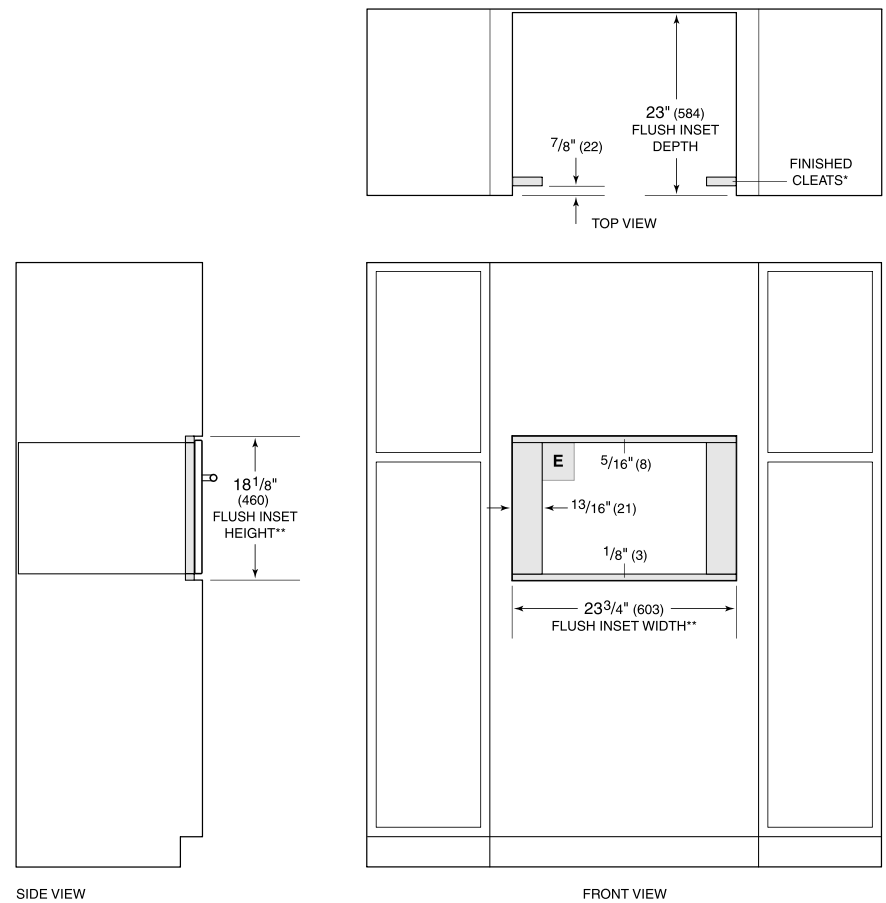

**MDD24TE/S/TH**

**FEATURES**

Distributes heat evenly with no hot or cold spots, allowing for oven-like operation

Installs standard or flush to conceal the oven from view

Matches E series ovens, coffee systems, convection steam oven

For local dealer information, visit [subzero-wolf.com/locator](http://subzero-wolf.com/locator).

**PRODUCT SPECIFICATIONS**

Model	MDD24TE/S/TH
Dimensions	23 1/2"W x 17 7/8"H x 20"D
Capacity	1.6 cu. ft.
Door Clearance	14 3/16"
Electrical Supply	120 VAC, 60 Hz
Electrical Service	15 amp dedicated circuit
Power Cord Length	4 Feet
Receptacle	3-prong grounding-type

**ELECTRICAL**

**NOTE:** Dimensions in parenthesis are in millimeters unless otherwise specified

**DIMENSIONS**

**FLUSH INSTALLATION**

\*Will be visible and should be finished to match cabinetry.  
 \*\*Dimension provides minimum reveals.