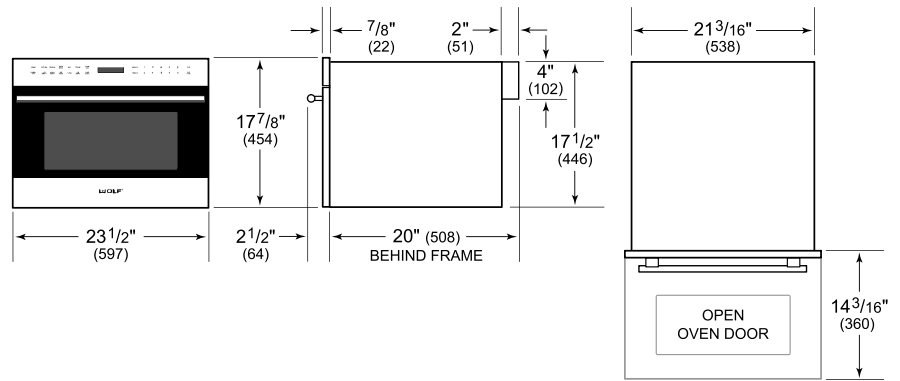

For local dealer information, visit [subzero-wolf.com/locator](http://subzero-wolf.com/locator).

**PRODUCT SPECIFICATIONS**

Model	MDD24TE/S/TH
Dimensions	23 1/2"W x 17 7/8"H x 20"D
Capacity	1.6 cu. ft.
Door Clearance	14 3/16"
Electrical Supply	120 VAC, 60 Hz
Electrical Service	15 amp dedicated circuit
Power Cord Length	4 Feet
Receptacle	3-prong grounding-type

**ELECTRICAL**

**NOTE:** Dimensions in parenthesis are in millimeters unless otherwise specified

**DIMENSIONS**

**FLUSH INSTALLATION**

\*Will be visible and should be finished to match cabinetry.  
 \*\*Dimension provides minimum reveals.