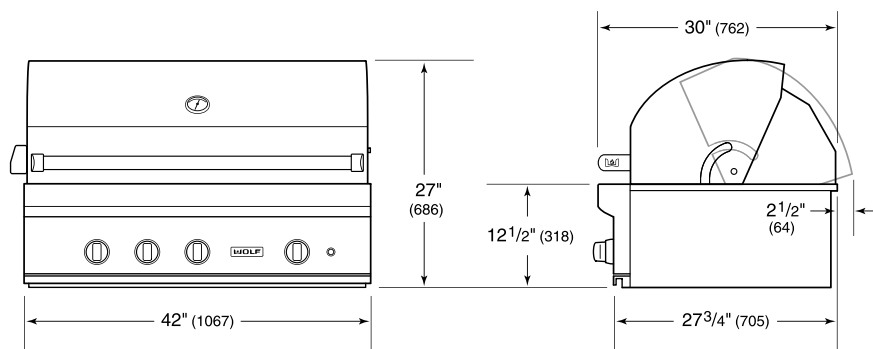

PRODUCT SPECIFICATIONS

Model	OG42
Dimensions	42"W x 27"H x 30"D
Weight	270 lbs
Electrical Supply	120 VAC, 60 Hz
Electrical Service	15 amp dedicated circuit
Gas Supply	3/4" ID line
Gas Inlet	1/2" NPT female
Power Cord Length	5 Feet
Receptacle	3-prong grounding-type

DIMENSIONS

ELECTRICAL

GAS

NOTE: Dimensions in parenthesis are in millimeters unless otherwise specified