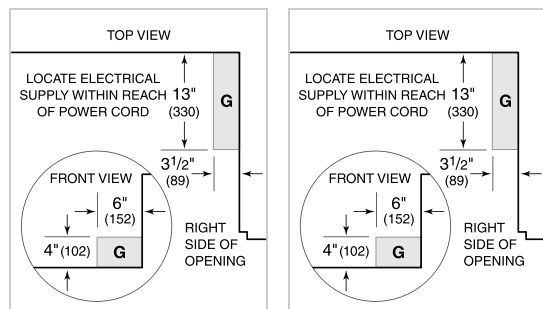

PRODUCT SPECIFICATIONS

Model	OG42
Dimensions	42"W x 27"H x 30"D
Weight	270 lbs
Electrical Supply	120 VAC, 60 Hz
Electrical Service	15 amp dedicated circuit
Gas Supply	3/4" ID line
Gas Inlet	1/2" NPT female
Power Cord Length	5 Feet
Receptacle	3-prong grounding-type

DIMENSIONS

ELECTRICAL

GAS

NOTE: Dimensions in parenthesis are in millimeters unless otherwise specified