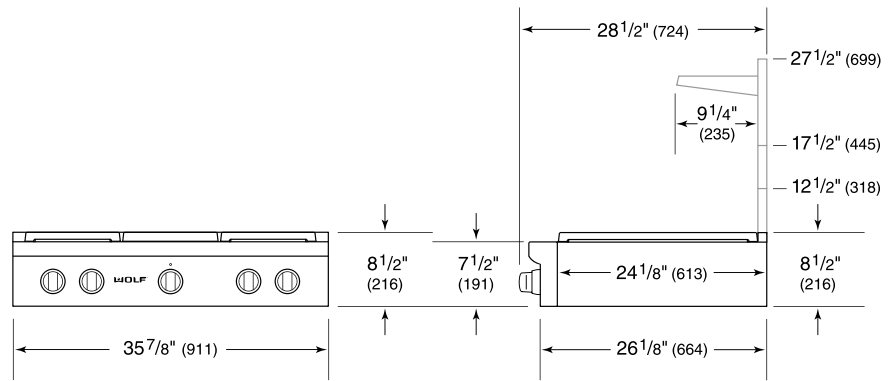

## TOP CONFIGURATION

## RANGETOP SPECIFICATIONS

- 1 - 9,200 Btu Burner
- 1 - 15,000 Btu Burner
- 1 - 18,000 Btu Burner
- 1 - 20,000 Btu Burner
- 1 - 15,000 Btu Griddle

**PRODUCT SPECIFICATIONS**

Model	SRT364G
Dimensions	35 7/8"W x 8 1/2"H x 28 1/2"D
Weight	220 lbs
Electrical Supply	110/120 VAC, 60 Hz
Electrical Service	15 amp dedicated circuit
Gas Supply	3/4" ID line
Gas Inlet	1/2" NPT female
Receptacle	3-prong grounding-type

**ELECTRICAL**

**GAS**

**NOTE:** Dimensions in parenthesis are in millimeters unless otherwise specified

**DIMENSIONS**

**STANDARD INSTALLATION**

*\*Without ventilation hood, 36" (914) minimum clearance countertop to combustible materials, 44" (118) for charbroiler.*  
**NOTE:** Shaded area above countertop indicates minimum clearance to combustible surfaces, combustible materials cannot be located within this area.  
 Electrical and gas supply located through bottom of platform.  
 For island installation, 12" (305) minimum clearance back of range to combustible rear wall above countertop.