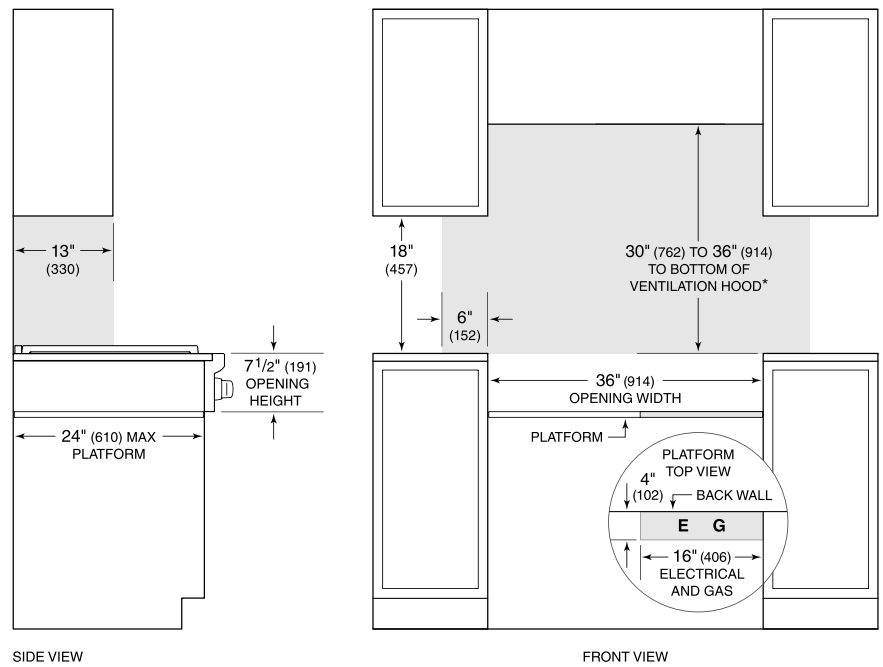

**ELECTRICAL**

**GAS**

**NOTE:** Dimensions in parenthesis are in millimeters unless otherwise specified

**DIMENSIONS**

**STANDARD INSTALLATION**

*\*Without ventilation hood, 36" (914) minimum clearance countertop to combustible materials, 44" (118) for charbroiler.*  
**NOTE:** Shaded area above countertop indicates minimum clearance to combustible surfaces, combustible materials cannot be located within this area.  
 Electrical and gas supply located through bottom of platform.  
 For island installation, 12" (305) minimum clearance back of range to combustible rear wall above countertop.