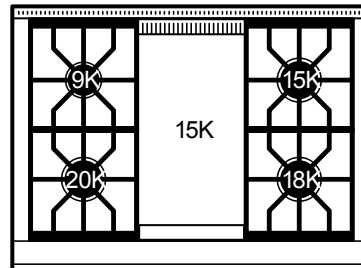

TOP CONFIGURATION

RANGETOP SPECIFICATIONS

- 1 - 9,200 Btu Burner
- 1 - 15,000 Btu Burner
- 1 - 18,000 Btu Burner
- 1 - 20,000 Btu Burner
- 1 - 15,000 Btu Griddle