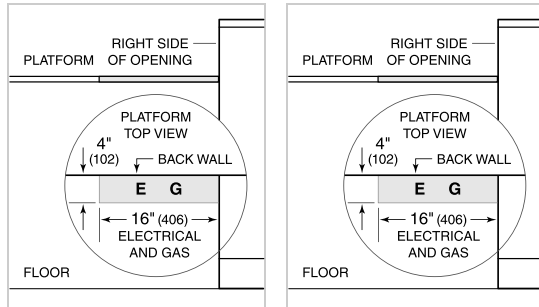

## TOP CONFIGURATION

## RANGETOP SPECIFICATIONS

- 1 - 9,200 Btu Burner
- 1 - 15,000 Btu Burner
- 1 - 18,000 Btu Burner
- 1 - 20,000 Btu Burner
- 1 - 15,000 Btu Griddle

**PRODUCT SPECIFICATIONS**

Model	SRT364G
Dimensions	35 7/8"W x 8 1/2"H x 28 1/2"D
Weight	220 lbs
Electrical Supply	110/120 VAC, 60 Hz
Electrical Service	15 amp dedicated circuit
Gas Supply	3/4" ID line
Gas Inlet	1/2" NPT female
Receptacle	3-prong grounding-type

**ELECTRICAL**

**GAS**

**NOTE:** Dimensions in parenthesis are in millimeters unless otherwise specified

**DIMENSIONS**

**STANDARD INSTALLATION**

*\*Without ventilation hood, 36" (914) minimum clearance countertop to combustible materials, 44" (118) for charbroiler.*  
**NOTE:** Shaded area above countertop indicates minimum clearance to combustible surfaces, combustible materials cannot be located within this area.  
 Electrical and gas supply located through bottom of platform.  
 For island installation, 12" (305) minimum clearance back of range to combustible rear wall above countertop.