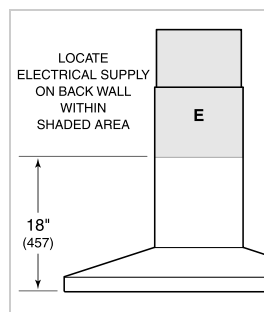

Model	VW30B
Dimensions	30"W x 2 1/4"H x 19 1/4"D
Weight	53 lbs
Electrical Supply	110/120 VAC, 60 Hz
Electrical Service	15 amp dedicated circuit
Discharge Location	Vertical
Discharge Dimensions	6" Round
Bottom of Hood to Countertop	24" to 36"
Receptacle	3-prong grounding-type

ELECTRICAL

NOTE: Dimensions in parenthesis are in millimeters unless otherwise specified

DIMENSIONS

*49 1/8" (1248) to 59 1/4" (1505) with accessory flue extension.