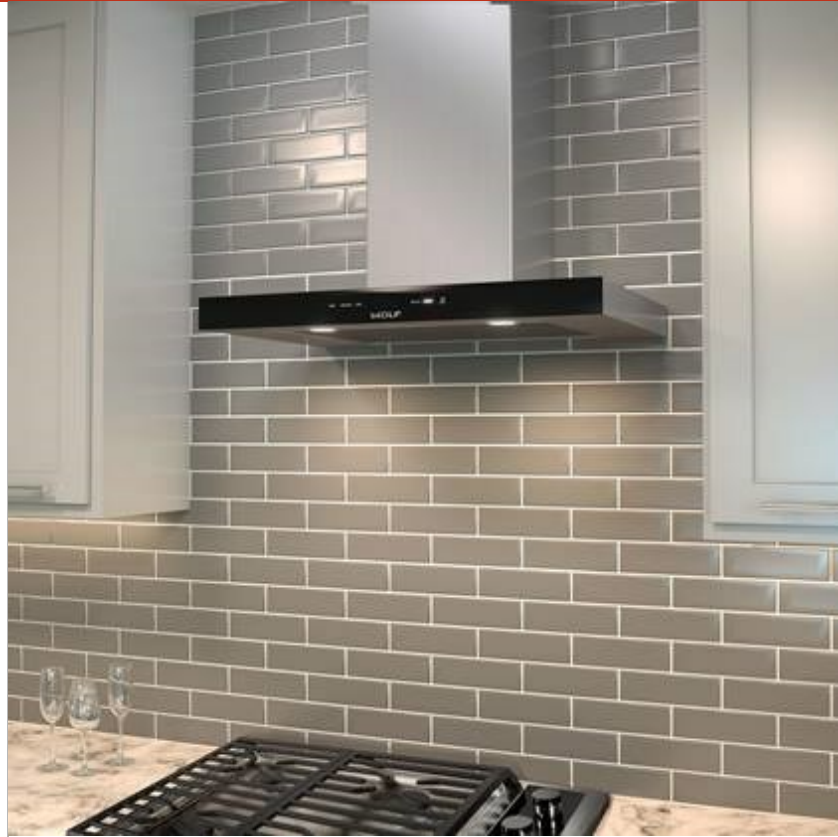

VW30B

FEATURES

- Rigorously tested for decades of use
- Exceptional support from our Customer Care team in Madison
- Heavy-duty stainless steel with black glass
- Powerful blower options
- LED lights with two brightness settings
- Front-mounted electronic controls
- Dishwasher-safe filters
- Telescoping chimney reaches standard ceiling heights

ACCESSORIES

- 300 CFM Internal Blower
- 600 CFM Inline Blower
- 600 CFM Internal Blower
- 600 CFM Remote Blower
- Backsplash
- Flue Extension
- Make-Up Air Damper
- Recirculating Filter
- Recirculating Kit
- Remote Control

Accessories available through an authorized dealer.
For local dealer information, visit subzero-wolf.com/locator.

BLOWER OPTIONS

- 300 CFM Internal
- 600 CFM Internal
- 600 CFM Inline
- 600 CFM Remote