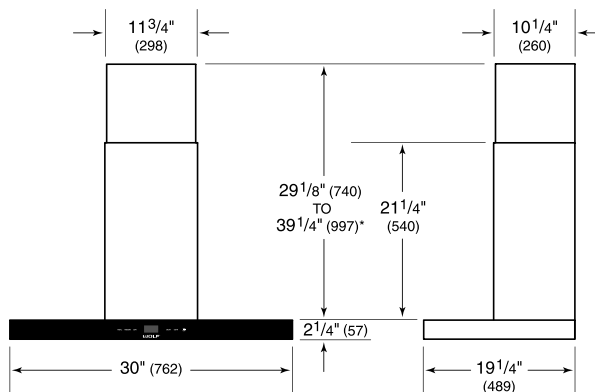

Model	VW30B
Dimensions	30"W x 2 1/4"H x 19 1/4"D
Weight	53 lbs
Electrical Supply	110/120 VAC, 60 Hz
Electrical Service	15 amp dedicated circuit
Discharge Location	Vertical
Discharge Dimensions	6" Round
Bottom of Hood to Countertop	24" to 36"
Receptacle	3-prong grounding-type

ELECTRICAL

NOTE: Dimensions in parenthesis are in millimeters unless otherwise specified

DIMENSIONS

*49 1/8" (1248) to 59 1/4" (1505) with accessory flue extension.