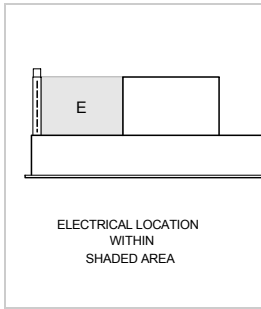

**BLOWER OPTIONS**

- 600 CFM Internal
- 600 CFM Inline
- 600 CFM Remote
- 1200 CFM Remote

**OPENING DIMENSIONS**

**PRODUCT SPECIFICATIONS**

Model	VC36S
Dimensions	35 1/2"W x 12 1/4"H x 21"D
Electrical Supply	110/120 VAC, 60 Hz
Electrical Service	15 amp dedicated circuit
Discharge Location	Vertical or Horizontal
Discharge Dimensions	6" round internal or 10" round inline or remote
Bottom of Hood to Countertop	36" to 84"

**ELECTRICAL**

**NOTE:** Dimensions in parenthesis are in millimeters unless otherwise specified

**DIMENSIONS**