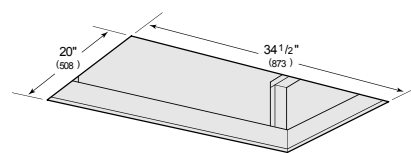

**BLOWER OPTIONS**

- 600 CFM Internal
- 600 CFM Inline
- 600 CFM Remote
- 1200 CFM Remote

**OPENING DIMENSIONS**

**PRODUCT SPECIFICATIONS**

Model	VC36S
Dimensions	35 1/2"W x 12 1/4"H x 21"D
Electrical Supply	110/120 VAC, 60 Hz
Electrical Service	15 amp dedicated circuit
Discharge Location	Vertical or Horizontal
Discharge Dimensions	6" round internal or 10" round inline or remote
Bottom of Hood to Countertop	36" to 84"

**ELECTRICAL**

**NOTE:** Dimensions in parenthesis are in millimeters unless otherwise specified

**DIMENSIONS**