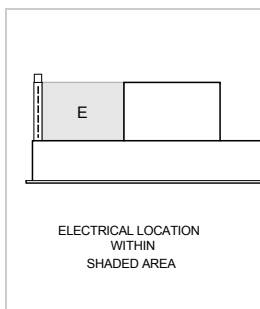

OPENING DIMENSIONS

PRODUCT SPECIFICATIONS

Model	VC36W
Dimensions	35 1/2"W x 12 1/4"H x 21"D
Weight	92 lbs
Electrical Supply	110/120 VAC, 60 Hz
Electrical Service	15 amp dedicated circuit
Discharge Location	Vertical or Horizontal
Discharge Dimensions	6" round internal or 10" round inline or remote
Bottom of Hood to Countertop	36" to 84"

ELECTRICAL

NOTE: Dimensions in parenthesis are in millimeters unless otherwise specified

DIMENSIONS