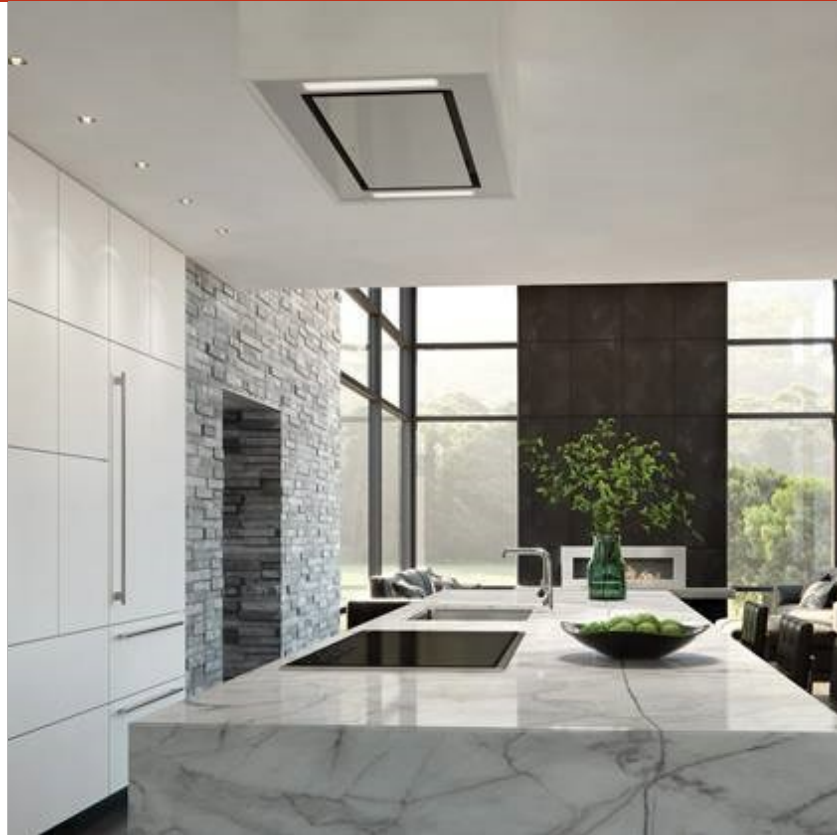

VC36W

FEATURES

Rigorously tested for decades of use

Exceptional support from our Customer Care team in Madison

Contemporary white glass

No chimney for design flexibility

Powerful blower options

Two LED light bars with two brightness settings

Dishwasher-safe filters

ADA compliant remote control

ACCESSORIES

600 CFM Inline Blower

600 CFM Internal Blower

600 CFM Remote Blower

820071-Make-Up Air Damper

Recirculating Filters

Remote Control

Accessories available through an authorized dealer.

For local dealer information, visit subzero-wolf.com/locator.