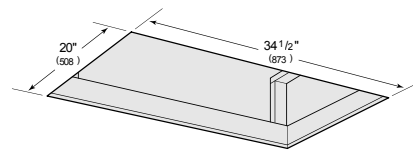

OPENING DIMENSIONS

PRODUCT SPECIFICATIONS

Model	VC36W
Dimensions	35 1/2"W x 12 1/4"H x 21"D
Weight	92 lbs
Electrical Supply	110/120 VAC, 60 Hz
Electrical Service	15 amp dedicated circuit
Discharge Location	Vertical or Horizontal
Discharge Dimensions	6" round internal or 10" round inline or remote
Bottom of Hood to Countertop	36" to 84"

ELECTRICAL

NOTE: Dimensions in parenthesis are in millimeters unless otherwise specified

DIMENSIONS