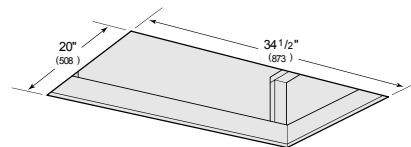

OPENING DIMENSIONS

PRODUCT SPECIFICATIONS

Model	VC36W
Dimensions	35 1/2"W x 12 1/4"H x 21"D
Weight	92 lbs
Electrical Supply	110/120 VAC, 60 Hz
Electrical Service	15 amp dedicated circuit
Discharge Location	Vertical or Horizontal
Discharge Dimensions	6" round internal or 10" round inline or remote
Bottom of Hood to Countertop	36" to 84"

ELECTRICAL

NOTE: Dimensions in parenthesis are in millimeters unless otherwise specified

DIMENSIONS