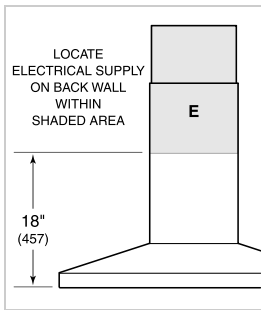

- 300 CFM Internal
- 600 CFM Internal
- 600 CFM Inline
- 600 CFM Remote

PRODUCT SPECIFICATIONS

Model	VW36G
Dimensions	36"W x 2 1/4"H x 19 1/4"D
Weight	57 lbs
Electrical Supply	110/120 VAC, 60 Hz
Electrical Service	15 amp dedicated circuit
Discharge Location	Vertical
Discharge Dimensions	6" Round
Bottom of Hood to Countertop	24" to 36"
Receptacle	3-prong grounding-type

ELECTRICAL

NOTE: Dimensions in parenthesis are in millimeters unless otherwise specified

DIMENSIONS

*49 1/8" (1248) to 59 1/4" (1505) with accessory flue extension.