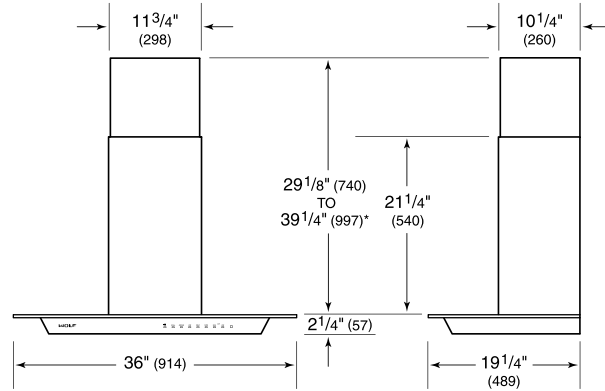

- 300 CFM Internal
- 600 CFM Internal
- 600 CFM Inline
- 600 CFM Remote

PRODUCT SPECIFICATIONS

Model	VW36G
Dimensions	36"W x 2 1/4"H x 19 1/4"D
Weight	57 lbs
Electrical Supply	110/120 VAC, 60 Hz
Electrical Service	15 amp dedicated circuit
Discharge Location	Vertical
Discharge Dimensions	6" Round
Bottom of Hood to Countertop	24" to 36"
Receptacle	3-prong grounding-type

ELECTRICAL

NOTE: Dimensions in parenthesis are in millimeters unless otherwise specified

DIMENSIONS

*49 1/8" (1248) to 59 1/4" (1505) with accessory flue extension.