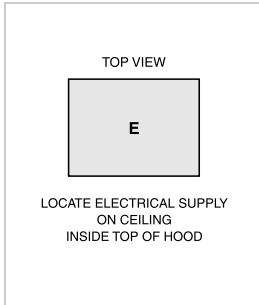

PRODUCT SPECIFICATIONS

Model	VI42S
Electrical Supply	110/120 VAC, 60 Hz
Electrical Service	15 amp dedicated circuit
Discharge Dimensions	6" Round
Bottom of Hood to Countertop	24" to 36"
Receptacle	3-prong grounding-type

ELECTRICAL

NOTE: Dimensions in parenthesis are in millimeters unless otherwise specified

DIMENSIONS

*51¹/₈" (1299) to 59¹/₂" (1511) with accessory flue extension.