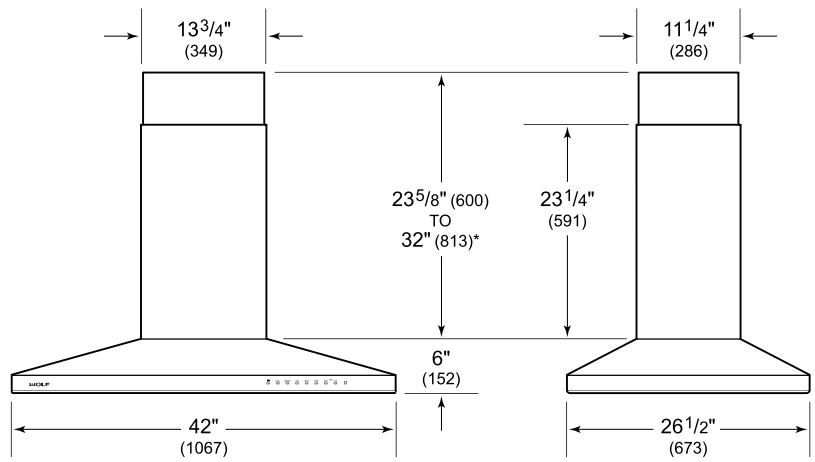

PRODUCT SPECIFICATIONS

Model	VI42S
Electrical Supply	110/120 VAC, 60 Hz
Electrical Service	15 amp dedicated circuit
Discharge Dimensions	6" Round
Bottom of Hood to Countertop	24" to 36"
Receptacle	3-prong grounding-type

ELECTRICAL

NOTE: Dimensions in parenthesis are in millimeters unless otherwise specified

DIMENSIONS

*51¹/₈" (1299) to 59¹/₂" (1511) with accessory flue extension.