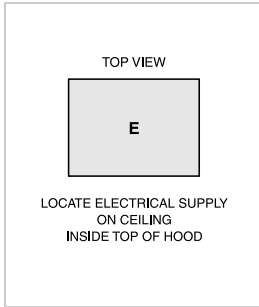

PRODUCT SPECIFICATIONS

Model	VI42S
Electrical Supply	110/120 VAC, 60 Hz
Electrical Service	15 amp dedicated circuit
Discharge Dimensions	6" Round
Bottom of Hood to Countertop	24" to 36"
Receptacle	3-prong grounding-type

ELECTRICAL

NOTE: Dimensions in parenthesis are in millimeters unless otherwise specified