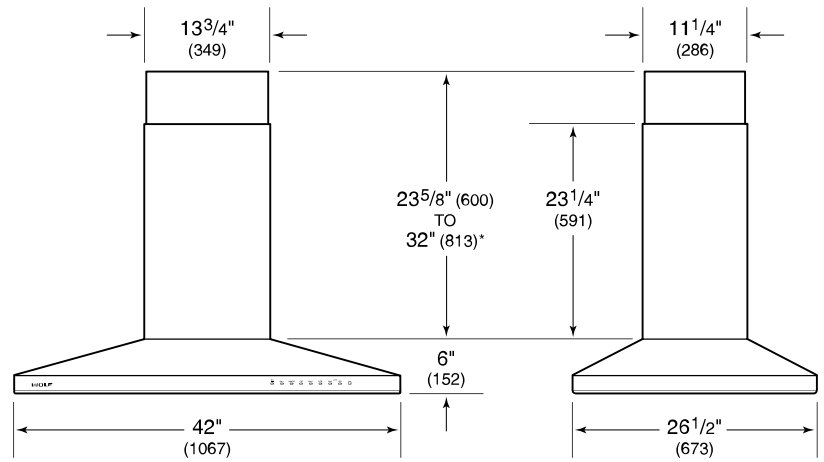

PRODUCT SPECIFICATIONS

Model	VI42S
Electrical Supply	110/120 VAC, 60 Hz
Electrical Service	15 amp dedicated circuit
Discharge Dimensions	6" Round
Bottom of Hood to Countertop	24" to 36"
Receptacle	3-prong grounding-type

ELECTRICAL

NOTE: Dimensions in parenthesis are in millimeters unless otherwise specified

DIMENSIONS

*46¹/₄" (1175) to 55" (1397) with accessory flue extension.