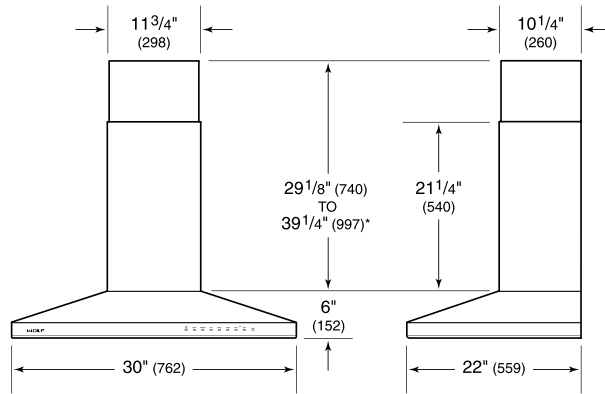

BLOWER OPTIONS

- 300 CFM Internal
- 600 CFM Internal
- 600 CFM Inline
- 600 CFM Remote
- 1200 CFM Remote

PRODUCT SPECIFICATIONS

Model	VW30S
Dimensions	30"W x 6"H x 22"D
Weight	85 lbs
Electrical Supply	110/120 VAC, 60 Hz
Electrical Service	15 amp dedicated circuit
Discharge Location	Vertical
Discharge Dimensions	6" Round
Bottom of Hood to Countertop	24" to 36"
Receptacle	3-prong grounding-type

ELECTRICAL

NOTE: Dimensions in parenthesis are in millimeters unless otherwise specified

DIMENSIONS

*49 1/8" (1248) to 59 1/4" (1505) with accessory flue extension.