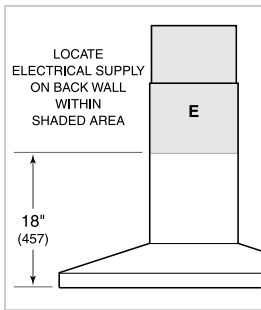

BLOWER OPTIONS

- 300 CFM Internal
- 600 CFM Internal
- 600 CFM Inline
- 600 CFM Remote
- 1200 CFM Remote

PRODUCT SPECIFICATIONS

Model	VW30S
Dimensions	30"W x 6"H x 22"D
Weight	85 lbs
Electrical Supply	110/120 VAC, 60 Hz
Electrical Service	15 amp dedicated circuit
Discharge Location	Vertical
Discharge Dimensions	6" Round
Bottom of Hood to Countertop	24" to 36"
Receptacle	3-prong grounding-type

ELECTRICAL

NOTE: Dimensions in parenthesis are in millimeters unless otherwise specified

DIMENSIONS

*49 1/8" (1248) to 59 1/4" (1505) with accessory flue extension.