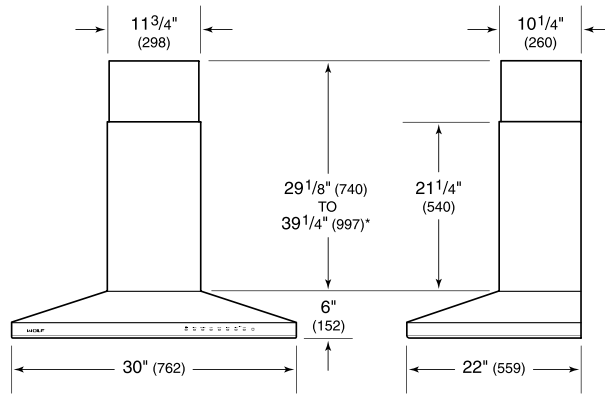

BLOWER OPTIONS

- 300 CFM Internal
- 600 CFM Internal
- 600 CFM Inline
- 600 CFM Remote
- 1200 CFM Remote

PRODUCT SPECIFICATIONS

Model	VW30S
Dimensions	30"W x 6"H x 22"D
Weight	85 lbs
Electrical Supply	110/120 VAC, 60 Hz
Electrical Service	15 amp dedicated circuit
Discharge Location	Vertical
Discharge Dimensions	6" Round
Bottom of Hood to Countertop	24" to 36"
Receptacle	3-prong grounding-type

ELECTRICAL

NOTE: Dimensions in parenthesis are in millimeters unless otherwise specified

DIMENSIONS

*49 1/8" (1248) to 59 1/4" (1505) with accessory flue extension.