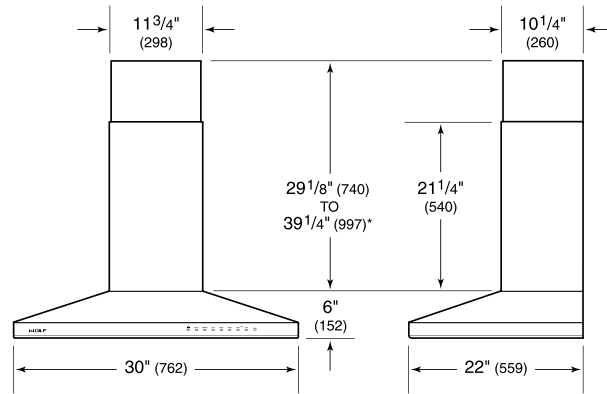

### BLOWER OPTIONS

- 300 CFM Internal
- 600 CFM Internal
- 600 CFM Inline
- 600 CFM Remote
- 1200 CFM Remote

**PRODUCT SPECIFICATIONS**

Model	VW30S
Dimensions	30"W x 6"H x 22"D
Weight	85 lbs
Electrical Supply	110/120 VAC, 60 Hz
Electrical Service	15 amp dedicated circuit
Discharge Location	Vertical
Discharge Dimensions	6" Round
Bottom of Hood to Countertop	24" to 36"
Receptacle	3-prong grounding-type

**ELECTRICAL**

**NOTE:** Dimensions in parenthesis are in millimeters unless otherwise specified

**DIMENSIONS**

\*49 1/8" (1248) to 59 1/4" (1505) with accessory flue extension.