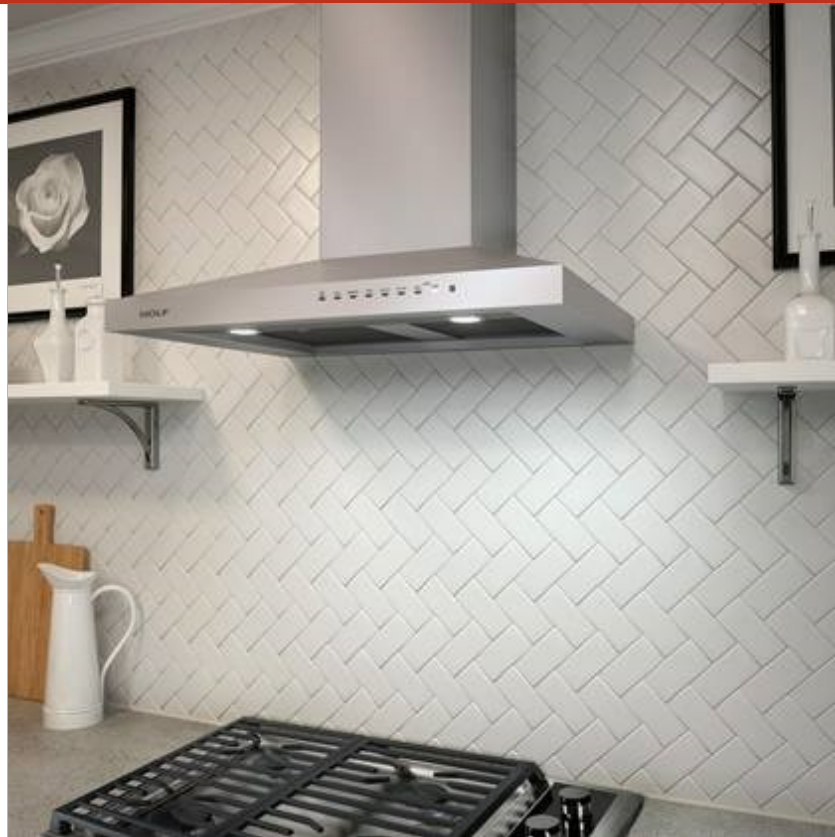

VW30S

FEATURES

Rigorously tested for decades of use

Exceptional support from our Customer Care team in Madison

Heavy-gauge stainless steel

Powerful blower options

LED lights with two brightness settings

Front-mounted electronic controls

Dishwasher-safe filters

Telescoping chimney reaches standard ceiling heights

ACCESSORIES

300 CFM Internal Blower

600 CFM Inline Blower

600 CFM Internal Blower

600 CFM Remote Blower

820071-Make-Up Air Damper

Backsplash

Flue Extension

Recirculating Filter

Recirculating Kit

Remote Control

Accessories available through an authorized dealer.

For local dealer information, visit [subzero-wolf.com/locator](https://www.subzero-wolf.com/locator).

BLOWER OPTIONS

- 300 CFM Internal
- 600 CFM Internal
- 600 CFM Inline
- 600 CFM Remote
- 1200 CFM Remote