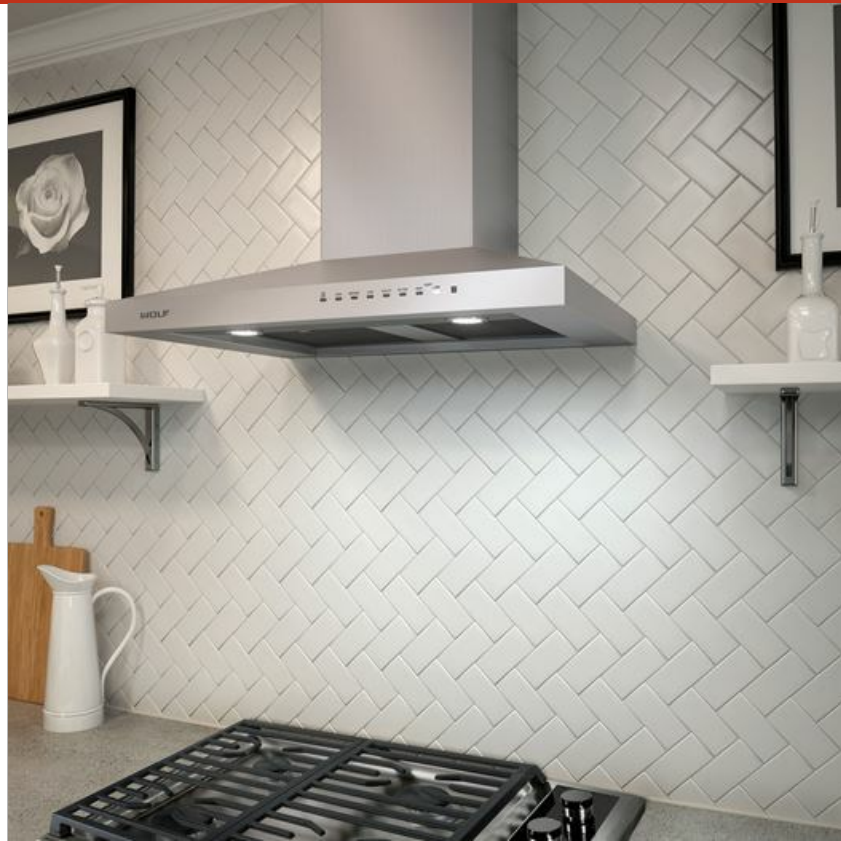

VW30S

FEATURES

- Heavy-gauge stainless steel
- Powerful blower options
- LED lights with two brightness settings
- Front-mounted electronic controls
- Dishwasher-safe filters
- Telescoping chimney reaches standard ceiling heights
- Rigorously tested in our U.S. manufacturing facilities for decades of use
- Exceptional 24/7 support from our Customer Care team in Madison

ACCESSORIES

- 1200 CFM Remote Blower
- 300 CFM Internal Blower
- 600 CFM Internal Blower
- Backsplash
- Flue Extension
- Make-Up Air Damper
- Recirculating Filter
- Recirculating Kit
- Remote Control

Accessories available through an authorized dealer.
For local dealer information, visit subzero-wolf.com/locator.