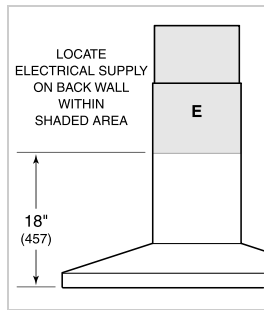

BLOWER OPTIONS

- 300 CFM Internal
- 600 CFM Internal
- 600 CFM Inline
- 600 CFM Remote
- 1200 CFM Remote

PRODUCT SPECIFICATIONS

Model	VW30S
Dimensions	30"W x 6"H x 22"D
Weight	85 lbs
Electrical Supply	110/120 VAC, 60 Hz
Electrical Service	15 amp dedicated circuit
Discharge Location	Vertical
Discharge Dimensions	6" Round
Bottom of Hood to Countertop	24" to 36"
Receptacle	3-prong grounding-type

ELECTRICAL

NOTE: Dimensions in parenthesis are in millimeters unless otherwise specified

DIMENSIONS

*49 1/8" (1248) to 59 1/4" (1505) with accessory flue extension.