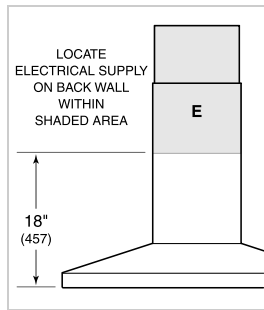

### BLOWER OPTIONS

- 300 CFM Internal
- 600 CFM Internal
- 600 CFM Inline
- 600 CFM Remote
- 1200 CFM Remote

**PRODUCT SPECIFICATIONS**

Model	VW30S
Dimensions	30"W x 6"H x 22"D
Weight	85 lbs
Electrical Supply	110/120 VAC, 60 Hz
Electrical Service	15 amp dedicated circuit
Discharge Location	Vertical
Discharge Dimensions	6" Round
Bottom of Hood to Countertop	24" to 36"
Receptacle	3-prong grounding-type

**ELECTRICAL**

**NOTE:** Dimensions in parenthesis are in millimeters unless otherwise specified

**DIMENSIONS**

\*49 1/8" (1248) to 59 1/4" (1505) with accessory flue extension.