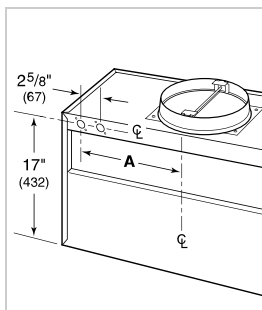

## BLOWER OPTIONS

- 1200 CFM Internal
- 1100 CFM Inline
- 1500 CFM Remote

**PRODUCT SPECIFICATIONS**

Model	PW363318O
Dimensions	36"W x 18"H x 33"D
Electrical Supply	110/120 VAC, 60 Hz
Electrical Service	15 amp dedicated circuit
Discharge Location	Vertical
Discharge Dimensions	10" Round
Bottom of Hood to Countertop	36" to 42"

**ELECTRICAL**

**NOTE:** Dimensions in parenthesis are in millimeters unless otherwise specified

**DIMENSIONS**