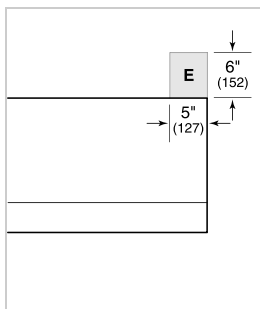

PRODUCT SPECIFICATIONS

Model	PW422418
Dimensions	42"W x 18"H x 24"D
Weight	86 lbs
Electrical Supply	110/120 VAC, 60 Hz
Electrical Service	15 amp dedicated circuit
Discharge Location	Vertical or Horizontal
Discharge Dimensions	10" Round
Bottom of Hood to Countertop	30" to 36"

ELECTRICAL

NOTE: Dimensions in parenthesis are in millimeters unless otherwise specified

DIMENSIONS