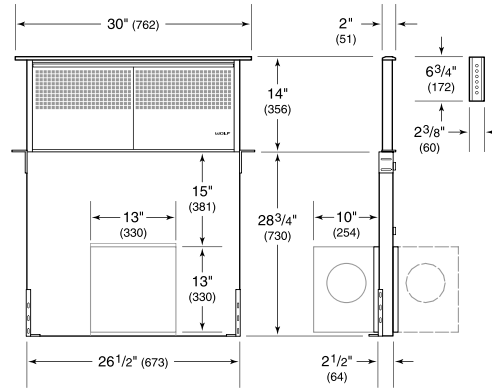

Model	DD30
Dimensions	30"W x 14"H x 2"D
Weight	75 lbs
Electrical Supply	110/120 VAC, 60 Hz
Electrical Service	15 amp dedicated circuit
Discharge Location	Vertical or Horizontal
Discharge Dimensions	6" round internal or 10" round inline or remote
Receptacle	3-prong grounding-type

ELECTRICAL

NOTE: Dimensions in parenthesis are in millimeters unless otherwise specified

DIMENSIONS

NOTE: Shown with front mounted internal blower with 6" (152) round discharge, dashed line represents rear mount.

STANDARD INSTALLATION

TOP VIEW

SIDE VIEW

FRONT VIEW

*6" (152) back from countertop cut-out when internal blower is rear mounted.

NOTE: Internal blower 6" (152) round, side, rear or bottom discharge. In-line and remote blower 10" (254) round, rear discharge. Centerline indicates center of downdraft cut-out.