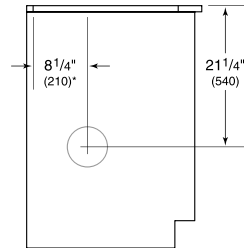

Model	DD30
Dimensions	30"W x 14"H x 2"D
Weight	75 lbs
Electrical Supply	110/120 VAC, 60 Hz
Electrical Service	15 amp dedicated circuit
Discharge Location	Vertical or Horizontal
Discharge Dimensions	6" round internal or 10" round inline or remote
Receptacle	3-prong grounding-type

ELECTRICAL

NOTE: Dimensions in parenthesis are in millimeters unless otherwise specified

DIMENSIONS

NOTE: Shown with front mounted internal blower with 6" (152) round discharge, dashed line represents rear mount.

STANDARD INSTALLATION

TOP VIEW

SIDE VIEW

FRONT VIEW

*6" (152) back from countertop cut-out when internal blower is rear mounted.

NOTE: Internal blower 6" (152) round, side, rear or bottom discharge. In-line and remote blower 10" (254) round, rear discharge. Centerline indicates center of downdraft cut-out.