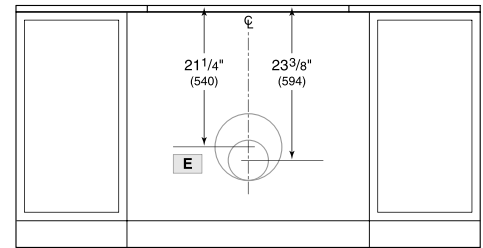

Model	DD30
Dimensions	30"W x 14"H x 2"D
Weight	75 lbs
Electrical Supply	110/120 VAC, 60 Hz
Electrical Service	15 amp dedicated circuit
Discharge Location	Vertical or Horizontal
Discharge Dimensions	6" round internal or 10" round inline or remote
Receptacle	3-prong grounding-type

ELECTRICAL

NOTE: Dimensions in parenthesis are in millimeters unless otherwise specified

DIMENSIONS

NOTE: Shown with front mounted internal blower with 6" (152) round discharge, dashed line represents rear mount.

STANDARD INSTALLATION

TOP VIEW

SIDE VIEW

FRONT VIEW

*6" (152) back from countertop cut-out when internal blower is rear mounted.

NOTE: Internal blower 6" (152) round, side, rear or bottom discharge. In-line and remote blower 10" (254) round, rear discharge. Centerline indicates center of downdraft cut-out.