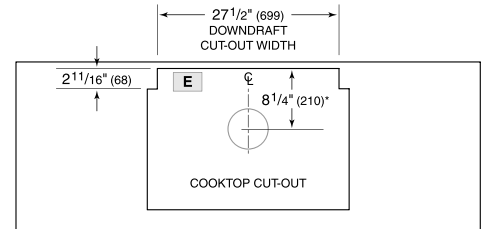

Model	DD30
Dimensions	30"W x 14"H x 2"D
Weight	75 lbs
Electrical Supply	110/120 VAC, 60 Hz
Electrical Service	15 amp dedicated circuit
Discharge Location	Vertical or Horizontal
Discharge Dimensions	6" round internal or 10" round inline or remote
Receptacle	3-prong grounding-type

ELECTRICAL

NOTE: Dimensions in parenthesis are in millimeters unless otherwise specified

DIMENSIONS

NOTE: Shown with front mounted internal blower with 6" (152) round discharge, dashed line represents rear mount.

STANDARD INSTALLATION

TOP VIEW

SIDE VIEW

FRONT VIEW

*6" (152) back from countertop cut-out when internal blower is rear mounted.

NOTE: Internal blower 6" (152) round, side, rear or bottom discharge. In-line and remote blower 10" (254) round, rear discharge. Centerline indicates center of downdraft cut-out.