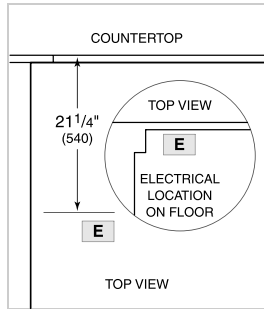

Model	DD30
Dimensions	30"W x 14"H x 2"D
Weight	75 lbs
Electrical Supply	110/120 VAC, 60 Hz
Electrical Service	15 amp dedicated circuit
Discharge Location	Vertical or Horizontal
Discharge Dimensions	6" round internal or 10" round inline or remote
Receptacle	3-prong grounding-type

ELECTRICAL

NOTE: Dimensions in parenthesis are in millimeters unless otherwise specified

DIMENSIONS

NOTE: Shown with front mounted internal blower with 6" (152) round discharge, dashed line represents rear mount.

STANDARD INSTALLATION

TOP VIEW

SIDE VIEW

FRONT VIEW

*6" (152) back from countertop cut-out when internal blower is rear mounted.

NOTE: Internal blower 6" (152) round, side, rear or bottom discharge. In-line and remote blower 10" (254) round, rear discharge. Centerline indicates center of downdraft cut-out.