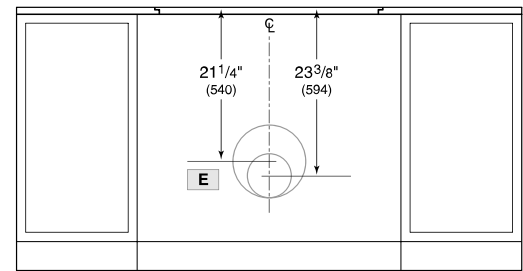

Model	DD30
Dimensions	30"W x 14"H x 2"D
Weight	75 lbs
Electrical Supply	110/120 VAC, 60 Hz
Electrical Service	15 amp dedicated circuit
Discharge Location	Vertical or Horizontal
Discharge Dimensions	6" round internal or 10" round inline or remote
Receptacle	3-prong grounding-type

ELECTRICAL

NOTE: Dimensions in parenthesis are in millimeters unless otherwise specified

DIMENSIONS

NOTE: Shown with front mounted internal blower with 6" (152) round discharge, dashed line represents rear mount.

FLUSH INSTALLATION

TOP VIEW

SIDE VIEW

FRONT VIEW

*6" (152) back from countertop cutout when internal blower is rear mounted.

NOTE: Internal blower 6" (152) round, side, rear, or bottom discharge. In-line and remote blower 10" (254) round, rear discharge. Centerline indicates center of downdraft cutout.