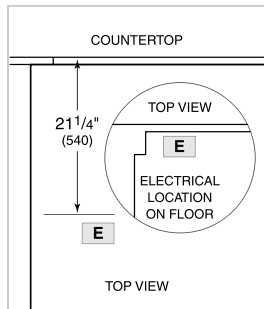

Model	DD30
Dimensions	30"W x 14"H x 2"D
Weight	75 lbs
Electrical Supply	110/120 VAC, 60 Hz
Electrical Service	15 amp dedicated circuit
Discharge Location	Vertical or Horizontal
Discharge Dimensions	6" round internal or 10" round inline or remote
Receptacle	3-prong grounding-type

ELECTRICAL

NOTE: Dimensions in parenthesis are in millimeters unless otherwise specified

DIMENSIONS

NOTE: Shown with front mounted internal blower with 6" (152) round discharge, dashed line represents rear mount.

FLUSH INSTALLATION

TOP VIEW

SIDE VIEW

FRONT VIEW

*6" (152) back from countertop cutout when internal blower is rear mounted.

NOTE: Internal blower 6" (152) round, side, rear, or bottom discharge. In-line and remote blower 10" (254) round, rear discharge. Centerline indicates center of downdraft cutout.