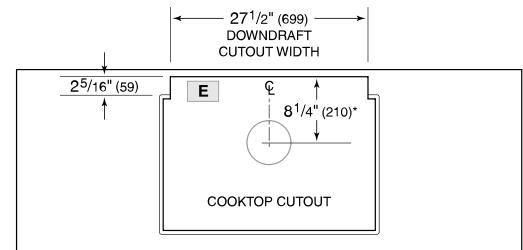

Model	DD30
Dimensions	30"W x 14"H x 2"D
Weight	75 lbs
Electrical Supply	110/120 VAC, 60 Hz
Electrical Service	15 amp dedicated circuit
Discharge Location	Vertical or Horizontal
Discharge Dimensions	6" round internal or 10" round inline or remote
Receptacle	3-prong grounding-type

ELECTRICAL

NOTE: Dimensions in parenthesis are in millimeters unless otherwise specified

DIMENSIONS

NOTE: Shown with front mounted internal blower with 6" (152) round discharge, dashed line represents rear mount.

FLUSH INSTALLATION

TOP VIEW

SIDE VIEW

FRONT VIEW

*6" (152) back from countertop cutout when internal blower is rear mounted.

NOTE: Internal blower 6" (152) round, side, rear, or bottom discharge. In-line and remote blower 10" (254) round, rear discharge. Centerline indicates center of downdraft cutout.