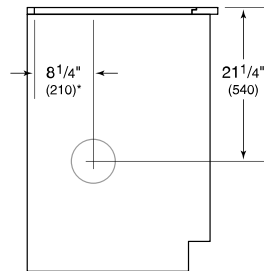

Model	DD30
Dimensions	30"W x 14"H x 2"D
Weight	75 lbs
Electrical Supply	110/120 VAC, 60 Hz
Electrical Service	15 amp dedicated circuit
Discharge Location	Vertical or Horizontal
Discharge Dimensions	6" round internal or 10" round inline or remote
Receptacle	3-prong grounding-type

ELECTRICAL

NOTE: Dimensions in parenthesis are in millimeters unless otherwise specified

DIMENSIONS

NOTE: Shown with front mounted internal blower with 6" (152) round discharge, dashed line represents rear mount.

FLUSH INSTALLATION

TOP VIEW

SIDE VIEW

FRONT VIEW

*6" (152) back from countertop cutout when internal blower is rear mounted.

NOTE: Internal blower 6" (152) round, side, rear, or bottom discharge. In-line and remote blower 10" (254) round, rear discharge. Centerline indicates center of downdraft cutout.