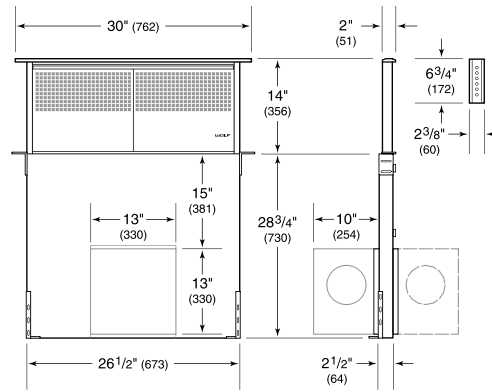

Model	DD30
Dimensions	30"W x 14"H x 2"D
Weight	75 lbs
Electrical Supply	110/120 VAC, 60 Hz
Electrical Service	15 amp dedicated circuit
Discharge Location	Vertical or Horizontal
Discharge Dimensions	6" round internal or 10" round inline or remote
Receptacle	3-prong grounding-type

ELECTRICAL

NOTE: Dimensions in parenthesis are in millimeters unless otherwise specified

DIMENSIONS

NOTE: Shown with front mounted internal blower with 6" (152) round discharge, dashed line represents rear mount.

FLUSH INSTALLATION

TOP VIEW

SIDE VIEW

FRONT VIEW

*6" (152) back from countertop cutout when internal blower is rear mounted.

NOTE: Internal blower 6" (152) round, side, rear, or bottom discharge. In-line and remote blower 10" (254) round, rear discharge. Centerline indicates center of downdraft cutout.